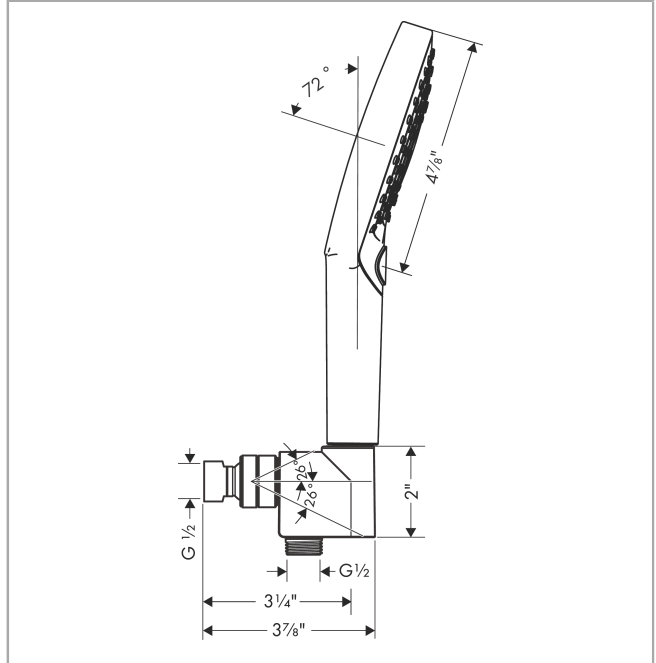

Raindance Select S
Handshower Set 120 3-Jet, 2.0 GPM
 Finishes : **chrome** Part no. : **04543000**

Description

Features

- consists of: Handshower, Handshower holder, Handshower hose
- Spray modes: RainAir, Rain, Whirl
- Select button for comfortable alternation of spray modes
- 26° adjustment
- Flow: 2.0 GPM (7.6 L/Min)

Item details

List Price \$ 237.00

Technology

Compliance

Product image

Scale drawing

Raindance Select S
Handshower Set 120 3-Jet, 2.0 GPM
 Finishes : **chrome** Part no. : **04543000**

Exploded drawing

Year of production: >11/18

Raindance Select S
Handshower Set 120 3-Jet, 2.0 GPM
 Finishes : **chrome** Part no. : **04543000**

Spare parts list

Year of production: >11/18

Pos.	Description	Part no.	Price	PU
1	support	04580000	-	1
2	filter packing	88649000	-	1
3	nut	97958000	-	1
4	lever collar	97536000	-	1
5	seal	97606000	-	1
6	ball joint	97331000	-	1
7	set of non return valves DW 15	94074000	-	1
8	seal	98058000	-	1
9	shower hose 1,60 m	28276003	-	1
10	filter packing	94246000	-	1
11	handshower	04529000	-	1