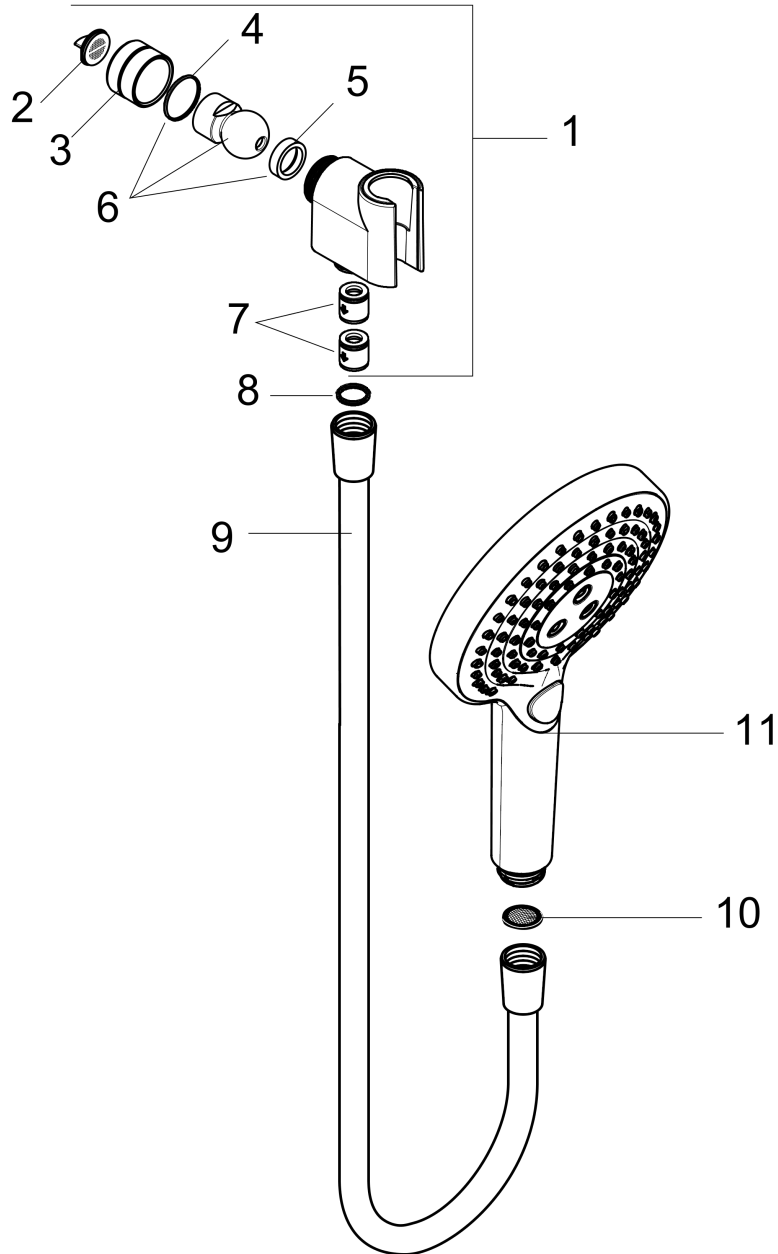

Raindance Select S
Handshower Set 120 3-Jet, 2.0 GPM
 Finishes : **chrome** Part no. : **04543000**

Description

Features

- consists of: Handshower, Handshower holder, Handshower hose
- Spray modes: RainAir, Rain, Whirl
- Select button for comfortable alternation of spray modes
- 26° adjustment
- Flow: 2.0 GPM (7.6 L/Min)

Item details

List Price \$ 237.00

Technology

Compliance

Product image

Scale drawing

Raindance Select S
Handshower Set 120 3-Jet, 2.0 GPM
 Finishes : **chrome** Part no. : **04543000**

Exploded drawing

Year of production: >11/18

Raindance Select S
Handshower Set 120 3-Jet, 2.0 GPM
 Finishes : **chrome** Part no. : **04543000**

Spare parts list

Year of production: >11/18

Pos.	Description	Part no.	Price	PU
1	support	04580000	-	1
2	filter packing	88649000	-	1
3	nut	97958000	-	1
4	lever collar	97536000	-	1
5	seal	97606000	-	1
6	ball joint	97331000	-	1
7	set of non return valves DW 15	94074000	-	1
8	seal	98058000	-	1
9	shower hose 1,60 m	28276003	-	1
10	filter packing	94246000	-	1
11	handshower	04529000	-	1