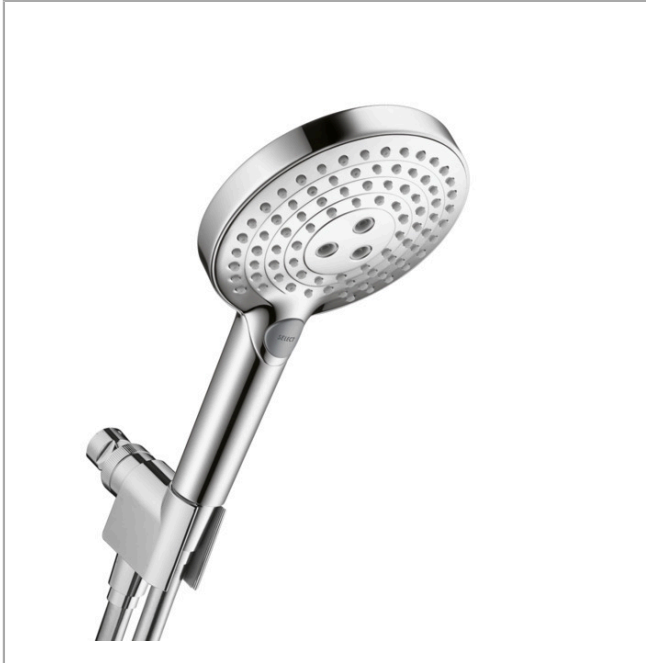

Raindance Select S
Handshower Set 120 3-Jet, 2.0 GPM
 Finishes : **chrome** Part no. : **04543000**

Description

Features

- consists of: Handshower, Handshower holder, Handshower hose
- Spray modes: RainAir, Rain, Whirl
- Select button for comfortable alternation of spray modes
- 26° adjustment
- Flow: 2.0 GPM (7.6 L/Min)

Item details

List Price \$ 237.00

Technology

Compliance

Product image

Scale drawing

Raindance Select S
Handshower Set 120 3-Jet, 2.0 GPM
 Finishes : **chrome** Part no. : **04543000**

Exploded drawing

Year of production: >11/18

Raindance Select S
Handshower Set 120 3-Jet, 2.0 GPM
 Finishes : **chrome** Part no. : **04543000**

Spare parts list

Year of production: >11/18

Pos.	Description	Part no.	Price	PU
1	support	04580000	-	1
2	filter packing	88649000	-	1
3	nut	97958000	-	1
4	lever collar	97536000	-	1
5	seal	97606000	-	1
6	ball joint	97331000	-	1
7	set of non return valves DW 15	94074000	-	1
8	seal	98058000	-	1
9	shower hose 1,60 m	28276003	-	1
10	filter packing	94246000	-	1
11	handshower	04529000	-	1