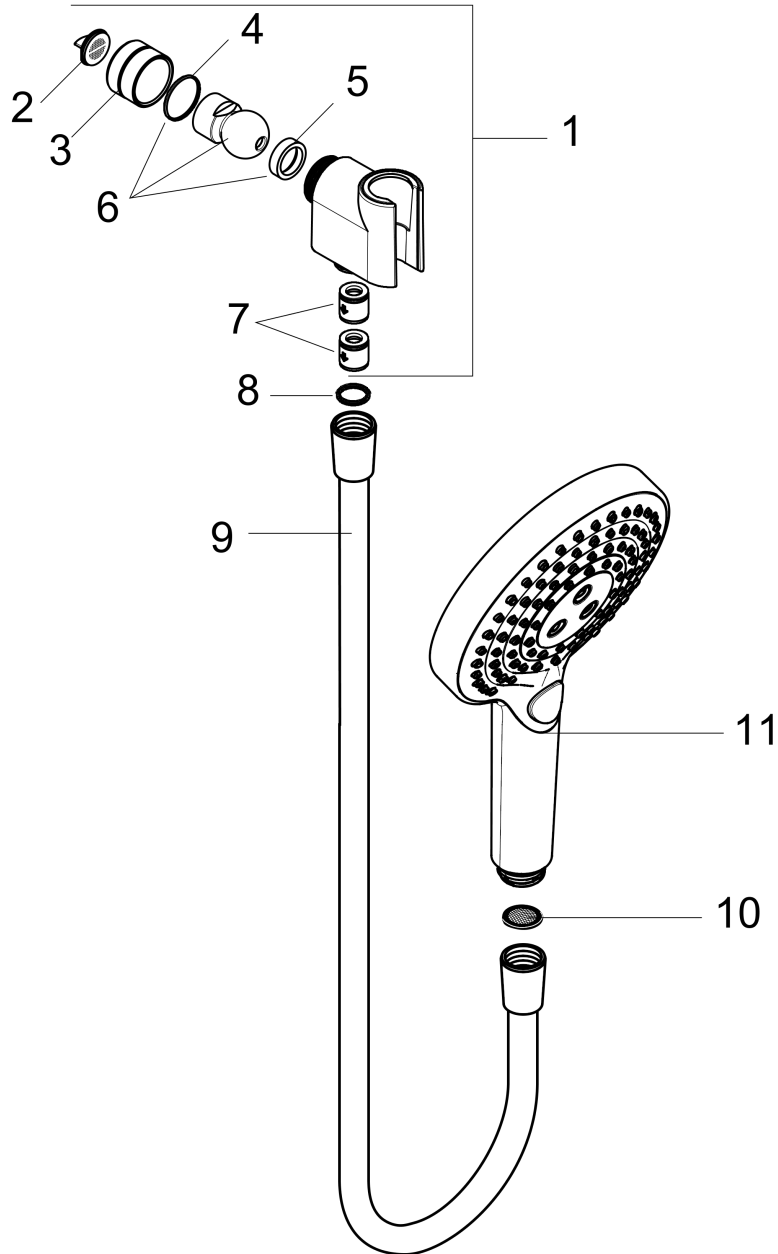

Raindance Select S
Handshower Set 120 3-Jet, 2.5 GPM
 Finish: **brushed nickel** Part no. : **04542820**

Description

Features

- Consists of: Handshower, Handshower holder, Shower hose, Handshower holder
- Spray modes: Rain, RainAir, Whirl
- Select button for comfortable alternation of spray modes
- Max. flow: 2.5 GPM (9.5 L/Min)
- Pivot connector prevents hose from tangling
- 26° adjustment
- Rinseable screen seal

Item details

List Price \$ 405.00

Technology

Compliance / Sustainability

Product image

Scale drawing

Raindance Select S
Handshower Set 120 3-Jet, 2.5 GPM
Finish: **brushed nickel** Part no. : **04542820**

Exploded drawing

Year of production: 11/18 - 06/22

Raindance Select S
Handshower Set 120 3-Jet, 2.5 GPM
 Finish: **brushed nickel** Part no. : **04542820**

Spare parts list

Year of production: **11/18 - 06/22**

Pos.	Description	Part no.	Price	PU
1	support	04580820	-	1
2	filter packing	88649000	-	1
3	nut	97958820	-	1
4	lever collar	97536000	-	1
5	seal	97606000	-	1
6	ball joint	97331000	-	1
7	set of non return valves DW 15	94074000	-	1
8	seal	98058000	-	1
9	shower hose 1,60 m	28276823	-	1
10	filter packing	94246000	-	1
11	handshower	26531821	-	1