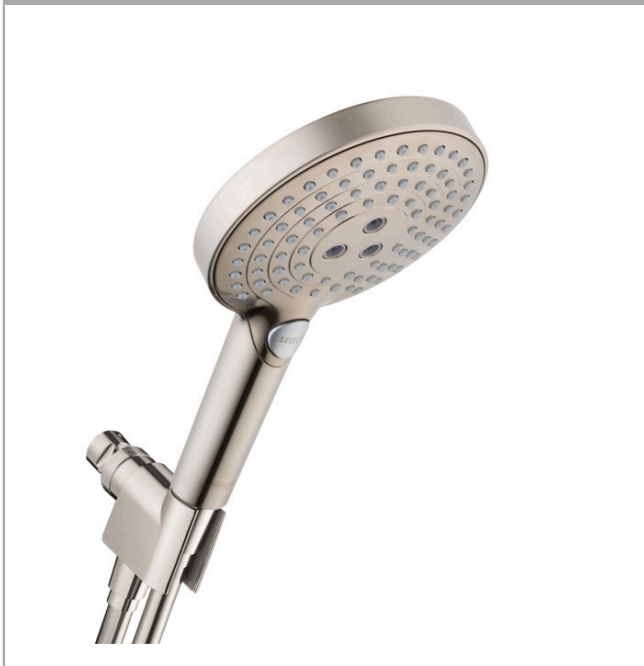

Raindance Select S
Handshower Set 120 3-Jet, 2.5 GPM
 Finish: **brushed nickel** Part no. : **04542820**

Description

Features

- Consists of: Handshower, Handshower holder, Shower hose, Handshower holder
- Spray modes: Rain, RainAir, Whirl
- Select button for comfortable alternation of spray modes
- Max. flow: 2.5 GPM (9.5 L/Min)
- Pivot connector prevents hose from tangling
- 26° adjustment
- Rinseable screen seal

Item details

List Price \$ 405.00

Technology

Compliance / Sustainability

Product image

Scale drawing

Raindance Select S
Handshower Set 120 3-Jet, 2.5 GPM
Finish: **brushed nickel** Part no. : **04542820**

Exploded drawing

Year of production: 11/18 - 06/22

Raindance Select S
Handshower Set 120 3-Jet, 2.5 GPM
 Finish: **brushed nickel** Part no. : **04542820**

Spare parts list

Year of production: **11/18 - 06/22**

Pos.	Description	Part no.	Price	PU
1	support	04580820	-	1
2	filter packing	88649000	-	1
3	nut	97958820	-	1
4	lever collar	97536000	-	1
5	seal	97606000	-	1
6	ball joint	97331000	-	1
7	set of non return valves DW 15	94074000	-	1
8	seal	98058000	-	1
9	shower hose 1,60 m	28276823	-	1
10	filter packing	94246000	-	1
11	handshower	26531821	-	1