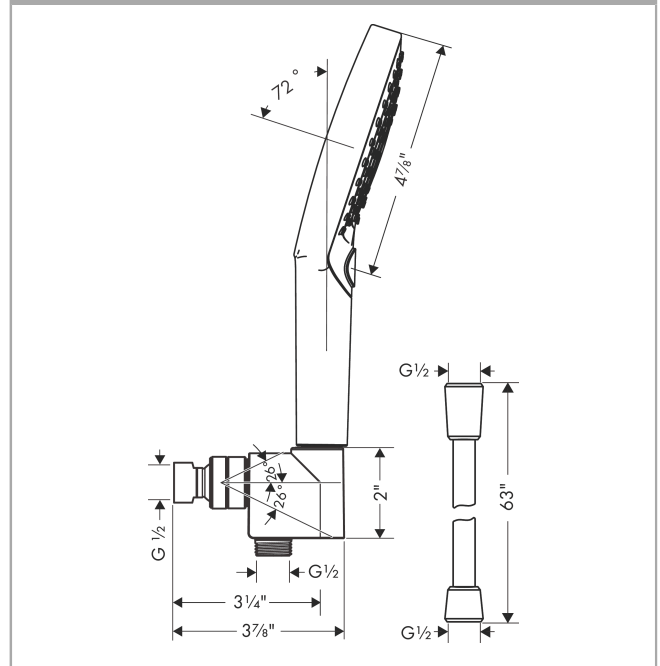

Raindance Select S
Handshower Set 120 3-Jet, 2.5 GPM
 Finish: **brushed nickel** Part no. : **04542820**

Description

Features

- Consists of: Handshower, Handshower holder, Shower hose, Handshower holder
- Spray modes: Rain, RainAir, Whirl
- Select button for comfortable alternation of spray modes
- Max. flow: 2.5 GPM (9.5 L/Min)
- Pivot connector prevents hose from tangling
- 26° adjustment
- Rinseable screen seal

Item details

List Price \$ 405.00

Technology

Compliance / Sustainability

Product image

Scale drawing

Raindance Select S
Handshower Set 120 3-Jet, 2.5 GPM
Finish: **brushed nickel** Part no. : **04542820**

Exploded drawing

Year of production: 11/18 - 06/22

Raindance Select S
Handshower Set 120 3-Jet, 2.5 GPM
 Finish: **brushed nickel** Part no. : **04542820**

Spare parts list

Year of production: **11/18 - 06/22**

Pos.	Description	Part no.	Price	PU
1	support	04580820	-	1
2	filter packing	88649000	-	1
3	nut	97958820	-	1
4	lever collar	97536000	-	1
5	seal	97606000	-	1
6	ball joint	97331000	-	1
7	set of non return valves DW 15	94074000	-	1
8	seal	98058000	-	1
9	shower hose 1,60 m	28276823	-	1
10	filter packing	94246000	-	1
11	handshower	26531821	-	1