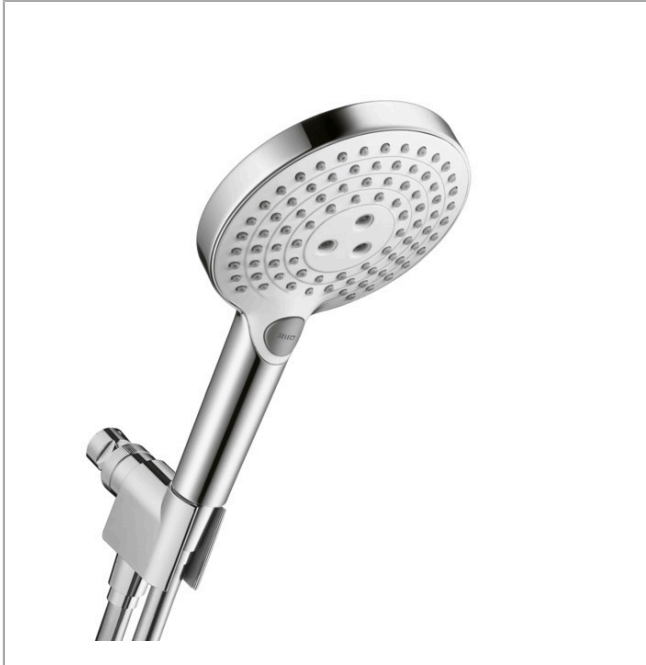

Raindance Select S
Handshower Set 120 3-Jet, 2.5 GPM
 Finishes : **white/chrome** Part no. : **04542400**

Description

Features

- consists of: Handshower, Handshower holder, Handshower hose
- Spray modes: Rain, RainAir, Whirl
- Select button for comfortable alternation of spray modes
- 26° adjustment
- Flow: 2.5 GPM (9.5 L/Min)

Item details

List Price \$ 237.00

Technology

Compliance

Product image

Scale drawing

Raindance Select S
Handshower Set 120 3-Jet, 2.5 GPM
 Finishes : **white/chrome** Part no. : **04542400**

Exploded drawing

Year of production: >11/18

Raindance Select S
Handshower Set 120 3-Jet, 2.5 GPM
 Finishes : **white/chrome** Part no. : **04542400**

Spare parts list

Year of production: >11/18

Pos.	Description	Part no.	Price	PU
1	support	04580000	-	1
2	filter packing	88649000	-	1
3	nut	97958000	-	1
4	lever collar	97536000	-	1
5	seal	97606000	-	1
6	ball joint	97331000	-	1
7	set of non return valves DW 15	94074000	-	1
8	seal	98058000	-	1
9	shower hose 1,60 m	28276003	-	1
10	filter packing	94246000	-	1
11	handshower	26531401	-	1