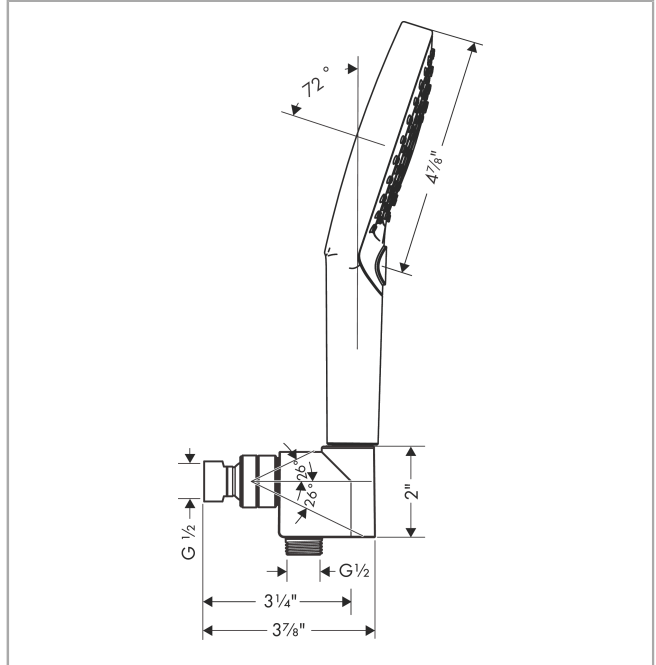

Raindance Select S
Handshower Set 120 3-Jet, 2.5 GPM
 Finishes : **white/chrome** Part no. : **04542400**

Description

Features

- consists of: Handshower, Handshower holder, Handshower hose
- Spray modes: Rain, RainAir, Whirl
- Select button for comfortable alternation of spray modes
- 26° adjustment
- Flow: 2.5 GPM (9.5 L/Min)

Item details

List Price \$ 237.00

Technology

Compliance

Product image

Scale drawing

Raindance Select S
Handshower Set 120 3-Jet, 2.5 GPM
 Finishes : **white/chrome** Part no. : **04542400**

Exploded drawing

Year of production: >11/18

Raindance Select S
Handshower Set 120 3-Jet, 2.5 GPM
 Finishes : **white/chrome** Part no. : **04542400**

Spare parts list

Year of production: >11/18

Pos.	Description	Part no.	Price	PU
1	support	04580000	-	1
2	filter packing	88649000	-	1
3	nut	97958000	-	1
4	lever collar	97536000	-	1
5	seal	97606000	-	1
6	ball joint	97331000	-	1
7	set of non return valves DW 15	94074000	-	1
8	seal	98058000	-	1
9	shower hose 1,60 m	28276003	-	1
10	filter packing	94246000	-	1
11	handshower	26531401	-	1