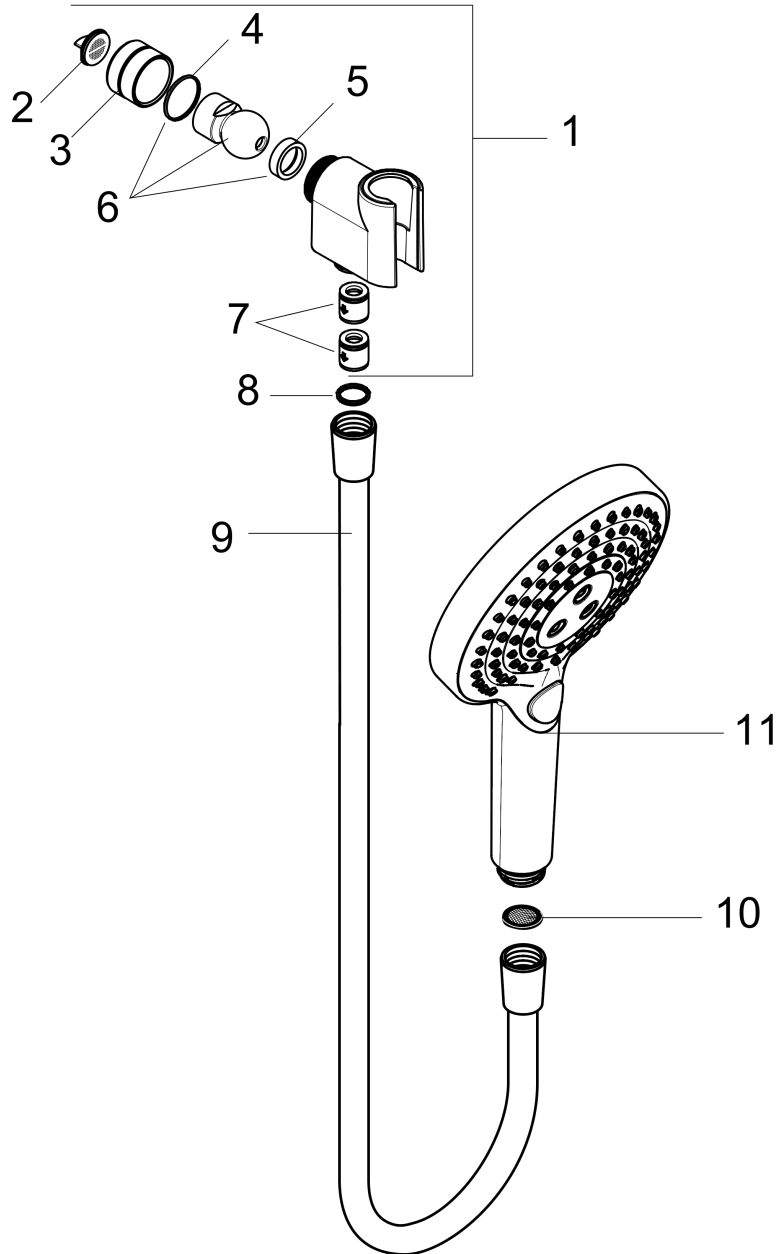

Raindance Select S
Handshower Set 120 3-Jet, 2.5 GPM
 Finishes : **white/chrome** Part no. : **04542400**

Description

Features

- consists of: Handshower, Handshower holder, Handshower hose
- Spray modes: Rain, RainAir, Whirl
- Select button for comfortable alternation of spray modes
- 26° adjustment
- Flow: 2.5 GPM (9.5 L/Min)

Item details

List Price \$ 237.00

Technology

Compliance

Product image

Scale drawing

Raindance Select S
Handshower Set 120 3-Jet, 2.5 GPM
 Finishes : **white/chrome** Part no. : **04542400**

Exploded drawing

Year of production: >11/18

Raindance Select S
Handshower Set 120 3-Jet, 2.5 GPM
 Finishes : **white/chrome** Part no. : **04542400**

Spare parts list

Year of production: >11/18

Pos.	Description	Part no.	Price	PU
1	support	04580000	-	1
2	filter packing	88649000	-	1
3	nut	97958000	-	1
4	lever collar	97536000	-	1
5	seal	97606000	-	1
6	ball joint	97331000	-	1
7	set of non return valves DW 15	94074000	-	1
8	seal	98058000	-	1
9	shower hose 1,60 m	28276003	-	1
10	filter packing	94246000	-	1
11	handshower	26531401	-	1