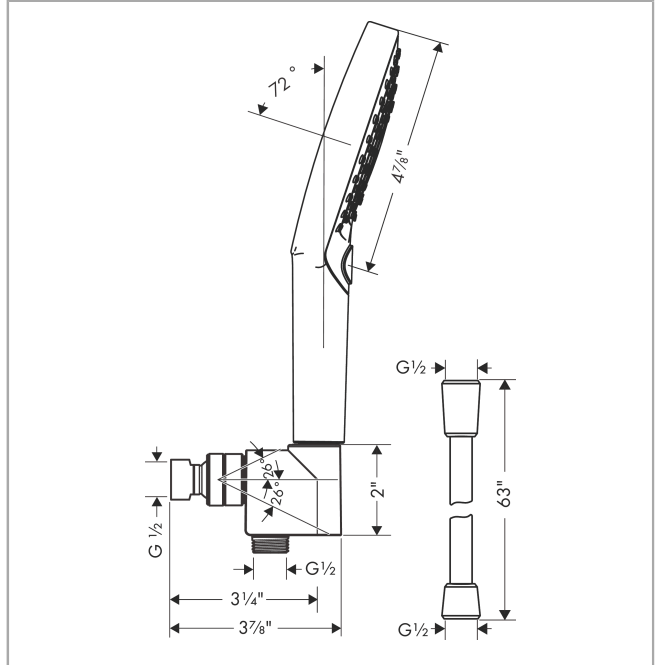

Raindance Select S
Handshower Set 120 3-Jet, 2.5 GPM
 Finish: **chrome** Part no. : **04542000**

Description

Features

- Consists of: Handshower, Handshower holder, Shower hose, Handshower holder
- Spray modes: Rain, RainAir, Whirl
- Select button for comfortable alternation of spray modes
- Max. flow: 2.5 GPM (9.5 L/Min)
- Pivot connector prevents hose from tangling
- 26° adjustment
- Rinseable screen seal

Item details

List Price \$ 307.00

Technology

Compliance / Sustainability

Product image

Scale drawing

Raindance Select S
Handshower Set 120 3-Jet, 2.5 GPM
Finish: **chrome** Part no. : **04542000**

Exploded drawing

Year of production: >11/18

Raindance Select S
Handshower Set 120 3-Jet, 2.5 GPM
 Finish: **chrome** Part no. : **04542000**

Spare parts list

Year of production: >11/18

Pos.	Description	Part no.	Price	PU
1	support	04580000	-	1
2	filter packing	88649000	-	1
3	nut	97958000	-	1
4	lever collar	97536000	-	1
5	seal	97606000	-	1
6	ball joint	97331000	-	1
7	set of non return valves DW 15	94074000	-	1
8	seal	98058000	-	1
9	shower hose 1,60 m	28276003	-	1
10	filter packing	94246000	-	1
11	handshower	26531001	-	1