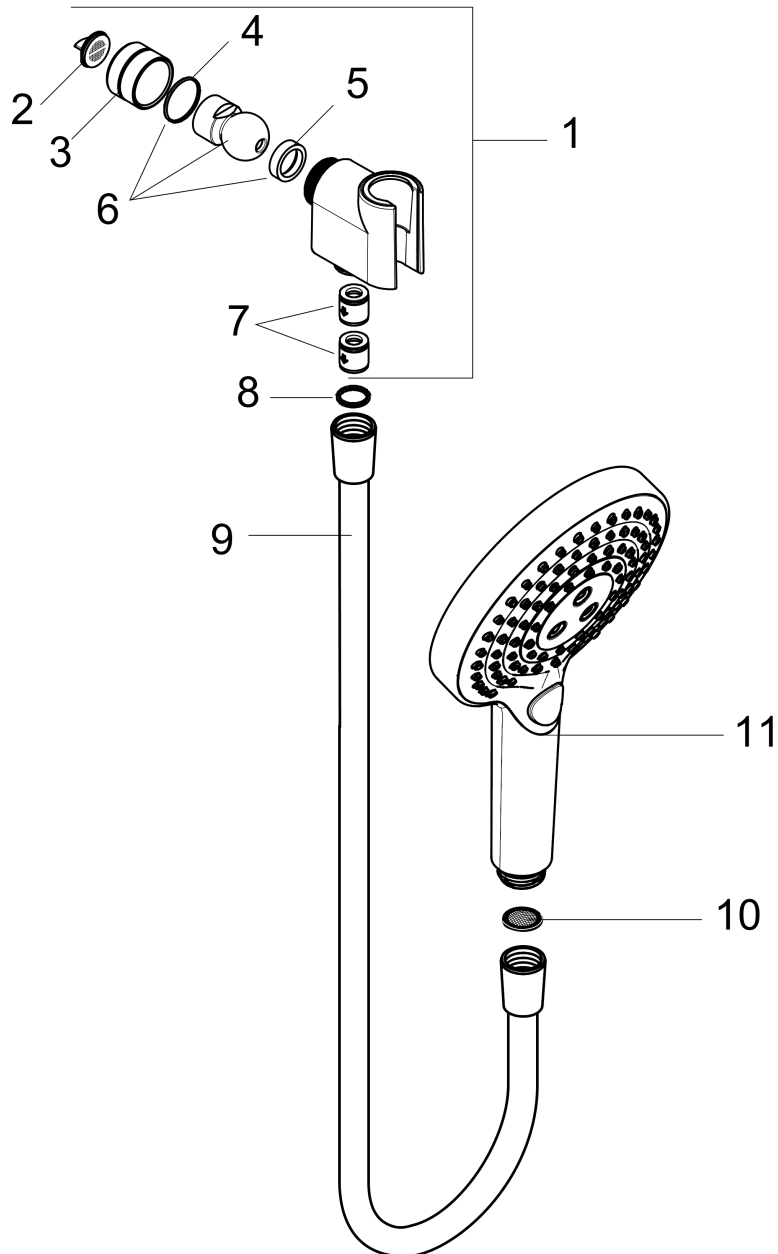

Raindance Select S
Handshower Set 120 3-Jet, 2.5 GPM
 Finish: **chrome** Part no. : **04542000**

Description

Features

- Consists of: Handshower, Handshower holder, Shower hose, Handshower holder
- Spray modes: Rain, RainAir, Whirl
- Select button for comfortable alternation of spray modes
- Max. flow: 2.5 GPM (9.5 L/Min)
- Pivot connector prevents hose from tangling
- 26° adjustment
- Rinseable screen seal

Item details

List Price \$ 307.00

Technology

Compliance / Sustainability

Product image

Scale drawing

Raindance Select S
Handshower Set 120 3-Jet, 2.5 GPM
Finish: **chrome** Part no. : **04542000**

Exploded drawing

Year of production: >11/18

Raindance Select S
Handshower Set 120 3-Jet, 2.5 GPM
 Finish: **chrome** Part no. : **04542000**

Spare parts list

Year of production: >11/18

Pos.	Description	Part no.	Price	PU
1	support	04580000	-	1
2	filter packing	88649000	-	1
3	nut	97958000	-	1
4	lever collar	97536000	-	1
5	seal	97606000	-	1
6	ball joint	97331000	-	1
7	set of non return valves DW 15	94074000	-	1
8	seal	98058000	-	1
9	shower hose 1,60 m	28276003	-	1
10	filter packing	94246000	-	1
11	handshower	26531001	-	1