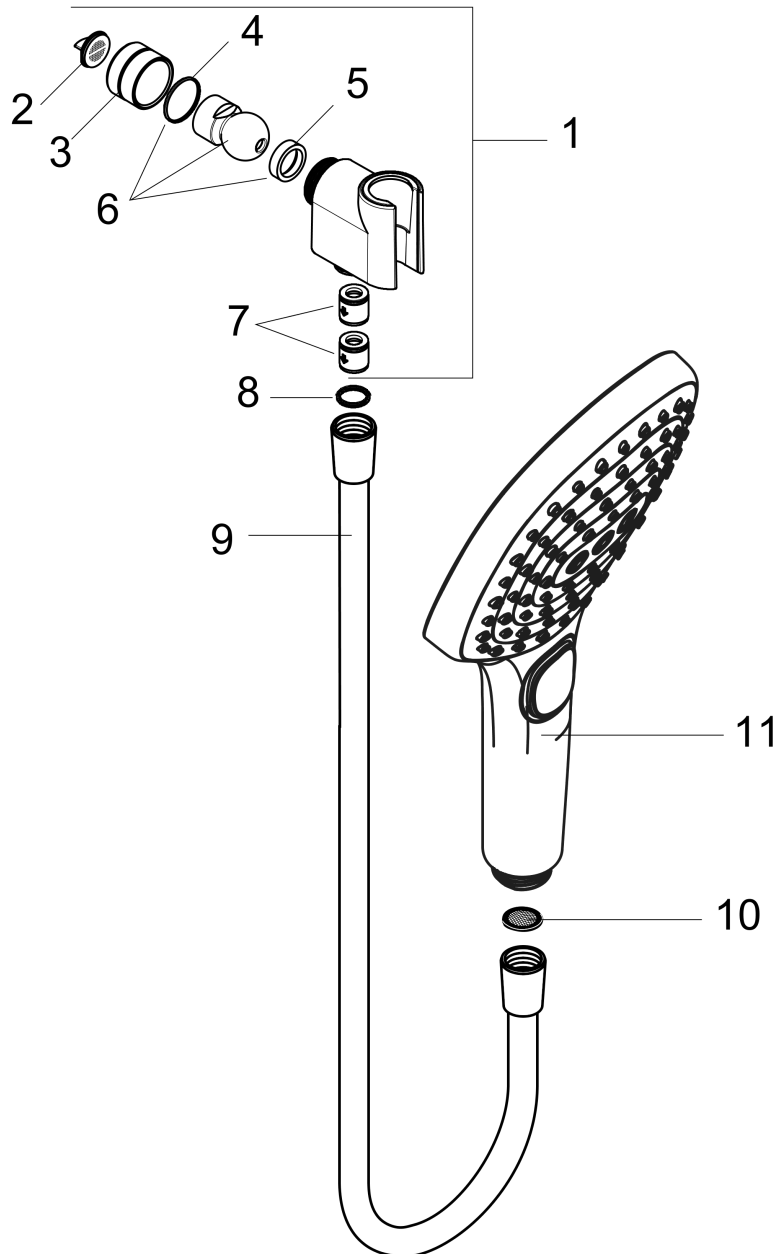

Raindance Select E
Handshower Set 120 3-Jet, 2.5 GPM
 Finish: **chrome** Part no. : **04541000**

Description

Features

- Consists of: Handshower, Handshower holder, Shower hose, Handshower holder
- Spray modes: Rain, RainAir, Whirl
- Select button for comfortable alternation of spray modes
- Max. flow: 2.5 GPM (9.5 L/Min)
- Pivot connector prevents hose from tangling
- 26° adjustment
- Rinseable screen seal

Item details

List Price \$ 294.00

Technology

Compliance / Sustainability

Product image

Scale drawing

Raindance Select E
Handshower Set 120 3-Jet, 2.5 GPM
Finish: **chrome** Part no. : **04541000**

Exploded drawing

Year of production: >11/18

Raindance Select E
Handshower Set 120 3-Jet, 2.5 GPM
 Finish: **chrome** Part no. : **04541000**

Spare parts list

Year of production: >11/18

Pos.	Description	Part no.	Price	PU
1	support	04580000	-	1
2	filter packing	88649000	-	1
3	nut	97958000	-	1
4	lever collar	97536000	-	1
5	seal	97606000	-	1
6	ball joint	97331000	-	1
7	set of non return valves DW 15	94074000	-	1
8	seal	98058000	-	1
9	shower hose 1,60 m	28276003	-	1
10	filter packing	94246000	-	1
11	handshower	26521001	-	1