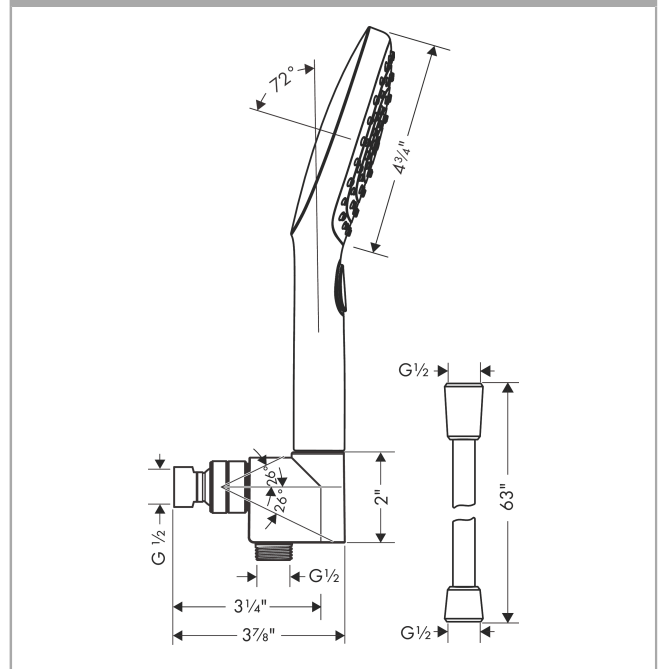

Raindance Select E
Handshower Set 120 3-Jet, 2.5 GPM
 Finish: **chrome** Part no. : **04541000**

Description

Features

- Consists of: Handshower, Handshower holder, Shower hose, Handshower holder
- Spray modes: Rain, RainAir, Whirl
- Select button for comfortable alternation of spray modes
- Max. flow: 2.5 GPM (9.5 L/Min)
- Pivot connector prevents hose from tangling
- 26° adjustment
- Rinseable screen seal

Item details

List Price \$ 294.00

Technology

Compliance / Sustainability

Product image

Scale drawing

Raindance Select E
Handshower Set 120 3-Jet, 2.5 GPM
Finish: **chrome** Part no. : **04541000**

Exploded drawing

Year of production: >11/18

Raindance Select E
Handshower Set 120 3-Jet, 2.5 GPM
 Finish: **chrome** Part no. : **04541000**

Spare parts list

Year of production: >11/18

Pos.	Description	Part no.	Price	PU
1	support	04580000	-	1
2	filter packing	88649000	-	1
3	nut	97958000	-	1
4	lever collar	97536000	-	1
5	seal	97606000	-	1
6	ball joint	97331000	-	1
7	set of non return valves DW 15	94074000	-	1
8	seal	98058000	-	1
9	shower hose 1,60 m	28276003	-	1
10	filter packing	94246000	-	1
11	handshower	26521001	-	1