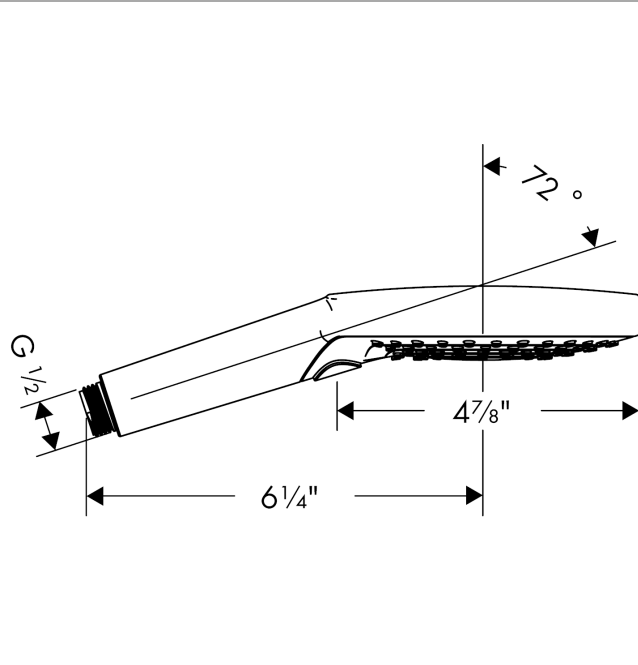

Raindance Select S
Handshower 120 3-Jet, 2.0 GPM
 Finishes : **white/chrome** Part no. : **04529400**

Description

Features

- Select button for comfortable alternation of spray modes
- 87 no-clog spray channels
- Spray modes: Whirl, Rain, RainAir
- Flow: 2.0 GPM (7.6 L/Min)
- Fully-finished matching spray face

Item details

List Price \$ 160.00

Technology

Compliance

Product image

Scale drawing

Raindance Select S
Handshower 120 3-Jet, 2.0 GPM
Finishes : **white/chrome** Part no. : **04529400**

Exploded drawing

Year of production: >01/14

Raindance Select S
Handshower 120 3-Jet, 2.0 GPM
 Finishes : **white/chrome** Part no. : **04529400**

Spare parts list

Year of production: >01/14

Pos.	Description	Part no.	Price	PU
1	filter packing	94246000	-	1