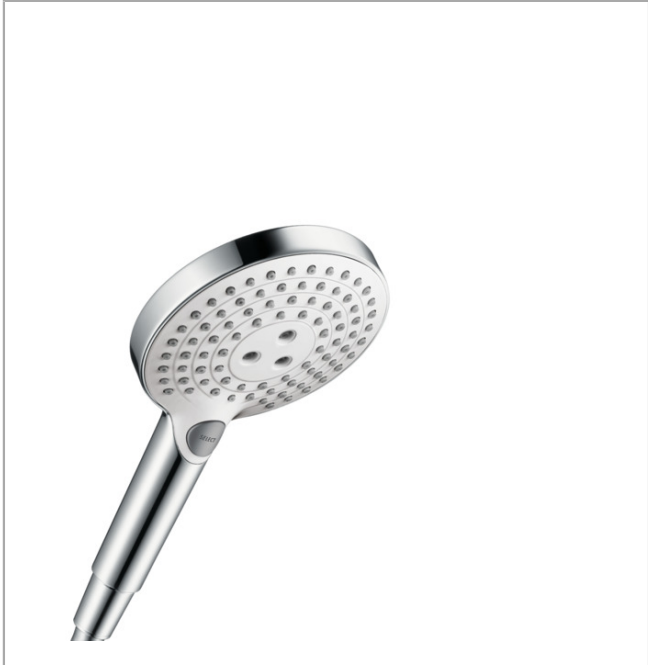

Raindance Select S
Handshower 120 3-Jet, 2.0 GPM
 Finishes : **white/chrome** Part no. : **04529400**

Description

Features

- Select button for comfortable alternation of spray modes
- 87 no-clog spray channels
- Spray modes: Whirl, Rain, RainAir
- Flow: 2.0 GPM (7.6 L/Min)
- Fully-finished matching spray face

Item details

List Price \$ 160.00

Technology

Compliance

Product image

Scale drawing

Raindance Select S
Handshower 120 3-Jet, 2.0 GPM
Finishes : **white/chrome** Part no. : **04529400**

Exploded drawing

Year of production: >01/14

Raindance Select S
Handshower 120 3-Jet, 2.0 GPM
 Finishes : **white/chrome** Part no. : **04529400**

Spare parts list

Year of production: >01/14

Pos.	Description	Part no.	Price	PU
1	filter packing	94246000	-	1