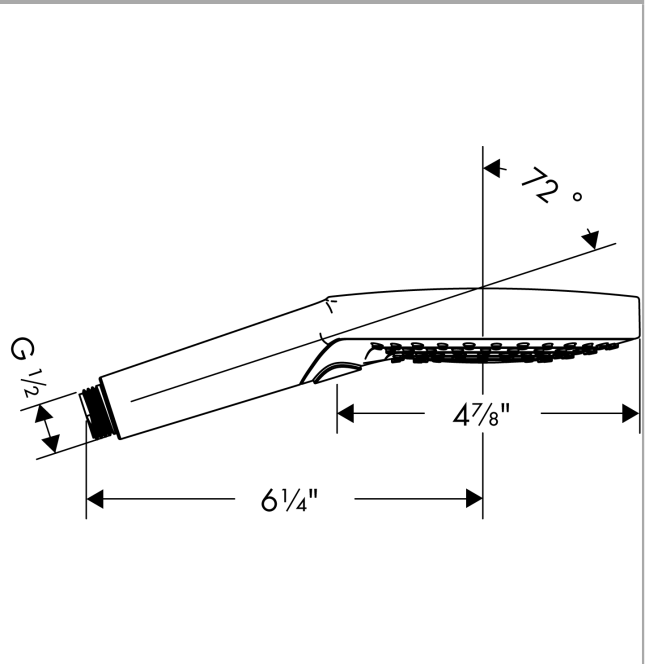

Raindance Select S
Handshower 120 3-Jet, 2.0 GPM
 Finish: **chrome** Part no. : **04529000**

Description

Features

- Spray modes: Whirl, Rain, RainAir
- 87 spray channels
- Select button for comfortable alternation of spray modes
- Spray face finish: easy cleanable plastic spray disc
- Max. flow: 2.0 GPM (7.6 L/Min)

Item details

List Price \$ 197.00

Technology

Compliance / Sustainability

Product image

Scale drawing

Raindance Select S
Handshower 120 3-Jet, 2.0 GPM
Finish: **chrome** Part no. : **04529000**

Exploded drawing

Year of production: >01/14

Raindance Select S
Handshower 120 3-Jet, 2.0 GPM
 Finish: **chrome** Part no. : **04529000**

Spare parts list

Year of production: >01/14

Pos.	Description	Part no.	Price	PU
1	filter packing	94246000	-	1