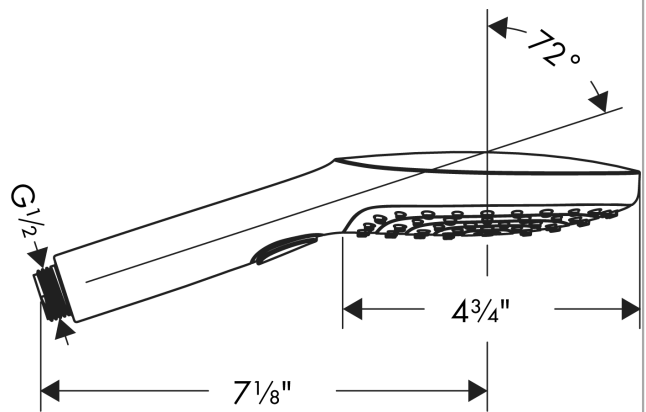

Raindance Select E
Handshower 120 3-Jet, 2.0 GPM
 Finish: **chrome** Part no. : **04528000**

Description

Features

- Spray modes: RainAir, Rain, Whirl
- 78 spray channels
- Select button for comfortable alternation of spray modes
- Spray face finish: easy cleanable plastic spray disc
- Max. flow: 2.0 GPM (7.6 L/Min)

Item details

List Price \$ 193.00

Technology

Compliance / Sustainability

Product image

Scale drawing

Raindance Select E
Handshower 120 3-Jet, 2.0 GPM
Finish: chrome Part no. : 04528000

Exploded drawing

Year of production: >01/14

Raindance Select E
Handshower 120 3-Jet, 2.0 GPM
 Finish: **chrome** Part no. : **04528000**

Spare parts list

Year of production: >01/14

Pos.	Description	Part no.	Price	PU
1	filter packing	94246000	-	1