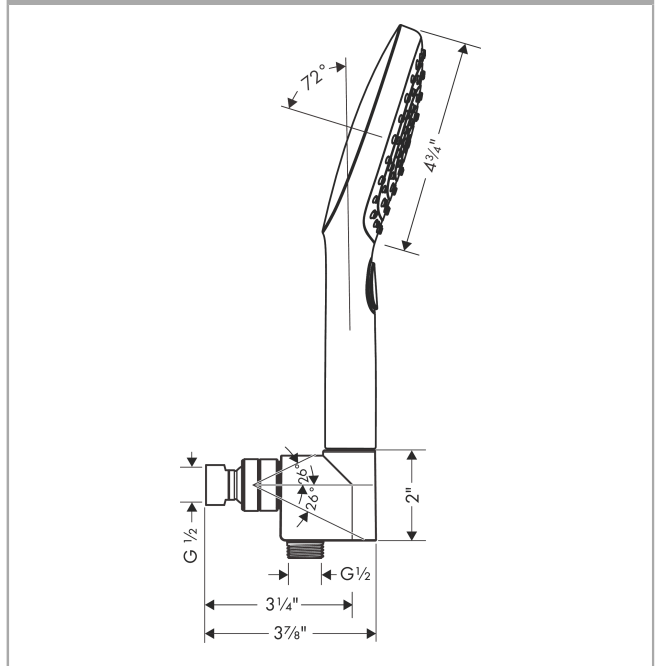

Raindance Select E
Handshower Set 120 3-Jet, 2.0 GPM
 Finishes : **chrome** Part no. : **04520000**

Description

Features

- consists of: Handshower, Handshower holder, Handshower hose
- Spray modes: RainAir, Rain, Whirl
- Select button for comfortable alternation of spray modes
- 26° adjustment
- Flow: 2.0 GPM (7.6 L/Min)

Item details

List Price \$ 226.00

Technology

Compliance

Product image

Scale drawing

Raindance Select E
Handshower Set 120 3-Jet, 2.0 GPM
 Finishes : **chrome** Part no. : **04520000**

Exploded drawing