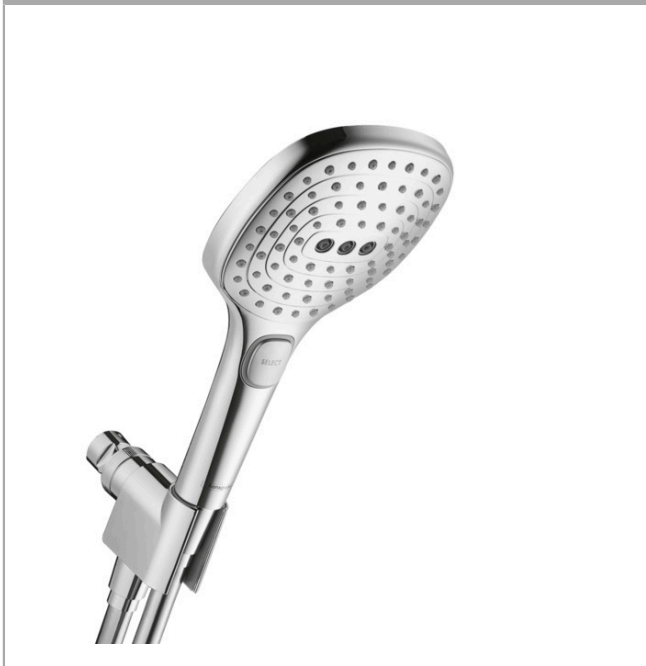

Raindance Select E
Handshower Set 120 3-Jet, 2.0 GPM
 Finishes : **chrome** Part no. : **04520000**

Description

Features

- consists of: Handshower, Handshower holder, Handshower hose
- Spray modes: RainAir, Rain, Whirl
- Select button for comfortable alternation of spray modes
- 26° adjustment
- Flow: 2.0 GPM (7.6 L/Min)

Item details

List Price \$ 226.00

Technology

Compliance

Product image

Scale drawing

Raindance Select E
Handshower Set 120 3-Jet, 2.0 GPM
 Finishes : **chrome** Part no. : **04520000**

Exploded drawing