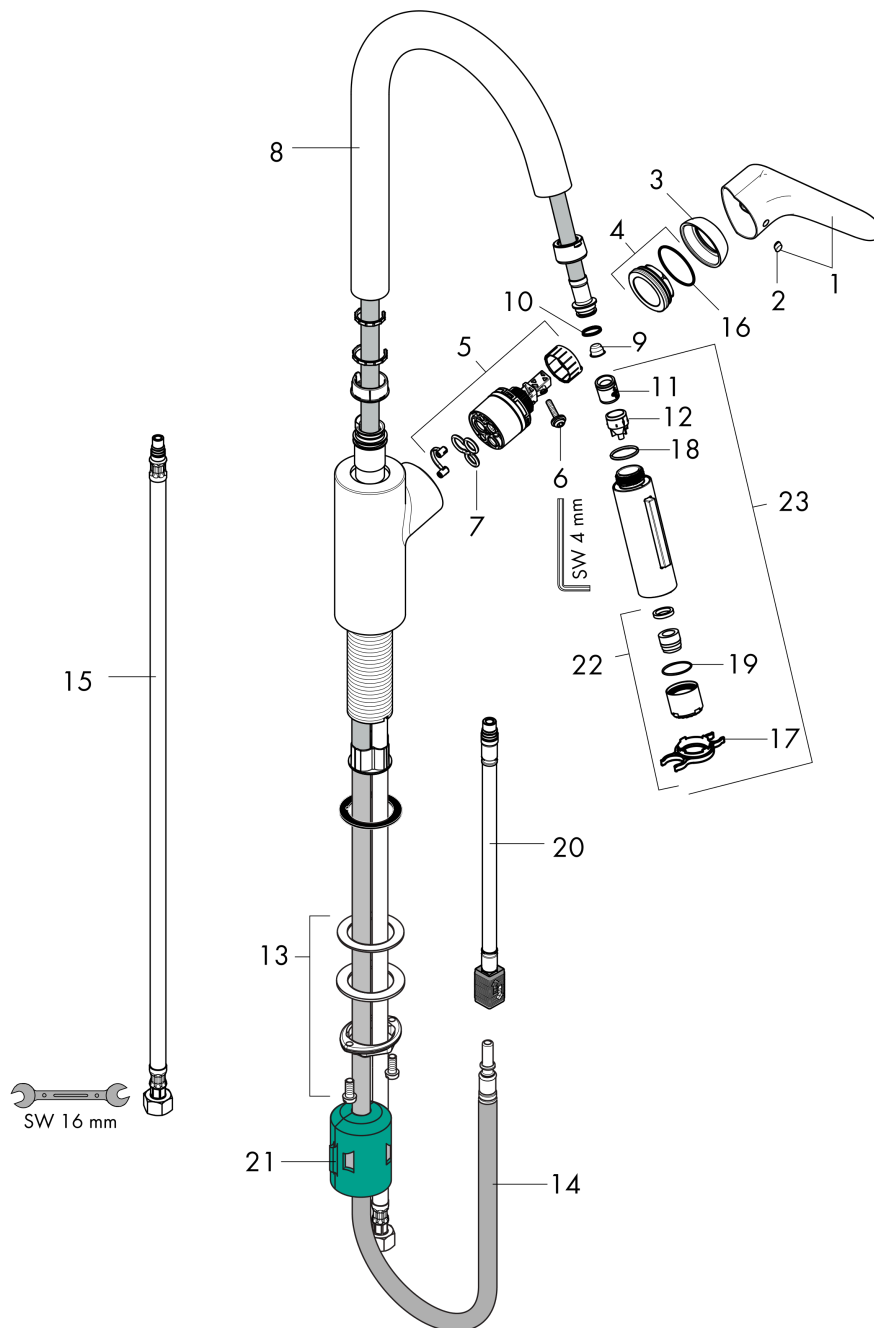

Focus
HighArc Kitchen Faucet, 2-Spray Pull-Down, 1.75 GPM
 Finish: **chrome** Part no. : **04505000**

Description

Features

- Swivel range 150°
- Laminar spray, needle spray, Shower spray pattern
- Toggle spray diverter
- MagFit magnetic sprayhead docking
- Deck mounted
- Max. flow: 1.75 GPM (6.6 L/Min)
- Ceramic cartridge
- 3/8" connections
- Integrated double backflow prevention
- Extension length up to 19 5/8" (50cm)
- Single lever kitchen mixer, connection hoses, Fastening set, Assembly instructions

Item details

List Price \$ 613.00

Technology

Compliance / Sustainability

Product image

Scale drawing

Focus
HighArc Kitchen Faucet, 2-Spray Pull-Down, 1.75 GPM
 Finish: **chrome** Part no. : **04505000**

Exploded drawing

Year of production: >11/20

Focus

HighArc Kitchen Faucet, 2-Spray Pull-Down, 1.75 GPM

Finish: **chrome** Part no. : **04505000**

Spare parts list

Year of production: >11/20

Pos.	Description	Part no.	Price	PU
1	handle	98460000	-	1
2	screw cover	96338000	-	1
3	flange	95498000	-	1
4	nut	97209000	-	1
5	cartridge, assy	92730000	-	1
6	locking screw for handle	95140000	-	1
7	seal	95008000	-	1
8	spout cpl.	95562000	-	1
9	filter	97735000	-	1
10	O-ring 11x2	98127000	-	1
11	non return valve	93218000	-	1
12	set of non return valves DW 15	97350000	-	1
13	fixing set (Ø 34)	95049000	-	1
14	hose 1,50 m	88624000	-	1
15	connection hose 35½" M8x0,75 3/8"	96316001	-	1
17	service tool	95910000	-	1
18	O-ring 18x1,5	98231000	-	1
19	O-ring 20x1	98140000	-	1
20	connection hose 600 mm M10x1	95561000	-	1
21	weight	98551000	-	1
22	aerator laminar M22x1 (15 l/min)	95909000	-	1