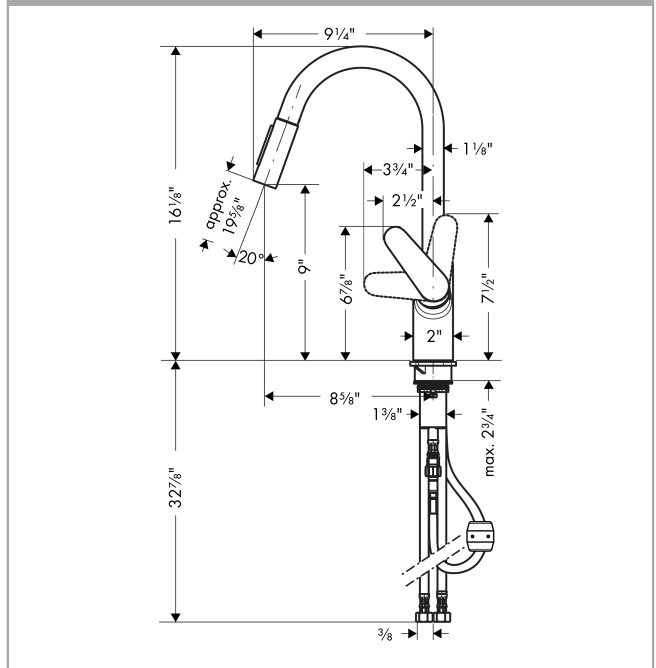

Focus
HighArc Kitchen Faucet, 2-Spray Pull-Down, 1.75 GPM
 Finish: **chrome** Part no. : **04505000**

Description

Features

- Swivel range 150°
- Laminar spray, needle spray, Shower spray pattern
- Toggle spray diverter
- MagFit magnetic sprayhead docking
- Deck mounted
- Max. flow: 1.75 GPM (6.6 L/Min)
- Ceramic cartridge
- 3/8" connections
- Integrated double backflow prevention
- Extension length up to 19 5/8" (50cm)
- Single lever kitchen mixer, connection hoses, Fastening set, Assembly instructions

Item details

List Price \$ 613.00

Technology

Compliance / Sustainability

Product image

Scale drawing

Focus
HighArc Kitchen Faucet, 2-Spray Pull-Down, 1.75 GPM
 Finish: **chrome** Part no. : **04505000**

Exploded drawing

Year of production: >11/20

Focus

HighArc Kitchen Faucet, 2-Spray Pull-Down, 1.75 GPM

Finish: **chrome** Part no. : **04505000**

Spare parts list

Year of production: >11/20

Pos.	Description	Part no.	Price	PU
1	handle	98460000	-	1
2	screw cover	96338000	-	1
3	flange	95498000	-	1
4	nut	97209000	-	1
5	cartridge, assy	92730000	-	1
6	locking screw for handle	95140000	-	1
7	seal	95008000	-	1
8	spout cpl.	95562000	-	1
9	filter	97735000	-	1
10	O-ring 11x2	98127000	-	1
11	non return valve	93218000	-	1
12	set of non return valves DW 15	97350000	-	1
13	fixing set (Ø 34)	95049000	-	1
14	hose 1,50 m	88624000	-	1
15	connection hose 35½" M8x0,75 3/8"	96316001	-	1
17	service tool	95910000	-	1
18	O-ring 18x1,5	98231000	-	1
19	O-ring 20x1	98140000	-	1
20	connection hose 600 mm M10x1	95561000	-	1
21	weight	98551000	-	1
22	aerator laminar M22x1 (15 l/min)	95909000	-	1