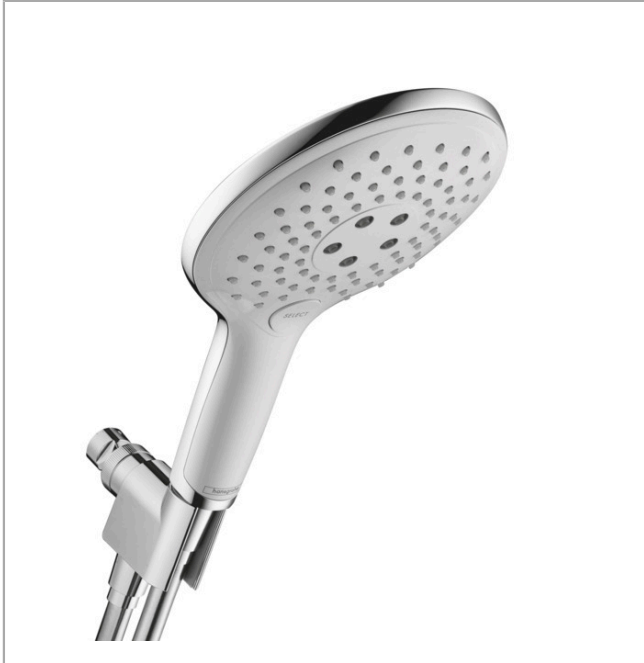

**Raindance Select S**  
**Handshower Set 150 3-Jet, 2.5 GPM**  
 Finishes : **white/chrome** Part no. : **04487400**

**Description**

**Features**

- consists of: Handshower, Handshower holder, Handshower hose
- Spray modes: RainAir, CaresseAir, Mix
- Select button for comfortable alternation of spray modes
- 26° adjustment
- Flow: 2.5 GPM (9.5 L/Min)

**Item details**

List Price \$ 248.00

**Technology**

**Compliance**

**Product image**

**Scale drawing**

**Raindance Select S**  
**Handshower Set 150 3-Jet, 2.5 GPM**  
 Finishes : **white/chrome** Part no. : **04487400**

Exploded drawing

Year of production: >11/18

**Raindance Select S**  
**Handshower Set 150 3-Jet, 2.5 GPM**  
 Finishes : **white/chrome** Part no. : **04487400**