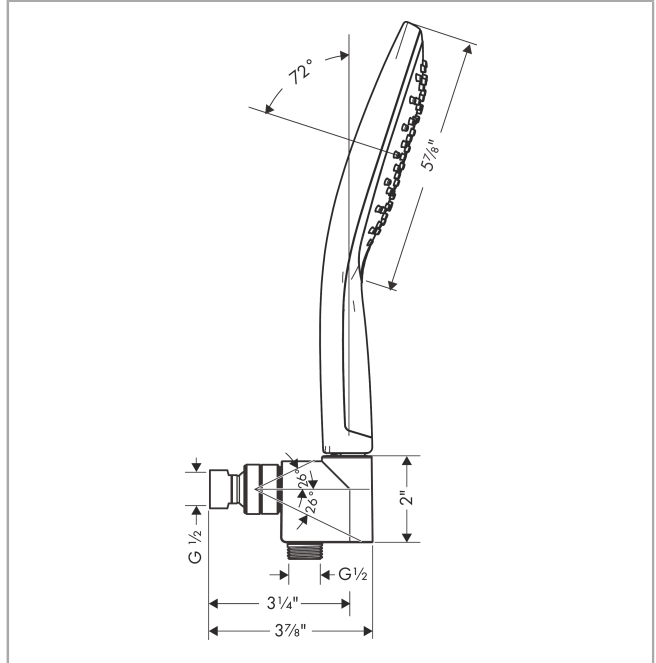

**Raindance Select S**  
**Handshower Set 150 3-Jet, 2.5 GPM**  
 Finishes : **white/chrome** Part no. : **04487400**

**Description**

**Features**

- consists of: Handshower, Handshower holder, Handshower hose
- Spray modes: RainAir, CaresseAir, Mix
- Select button for comfortable alternation of spray modes
- 26° adjustment
- Flow: 2.5 GPM (9.5 L/Min)

**Item details**

List Price \$ 248.00

**Technology**

**Compliance**

**Product image**

**Scale drawing**

**Raindance Select S**  
**Handshower Set 150 3-Jet, 2.5 GPM**  
 Finishes : **white/chrome** Part no. : **04487400**

Exploded drawing

Year of production: >11/18

**Raindance Select S**  
**Handshower Set 150 3-Jet, 2.5 GPM**  
 Finishes : **white/chrome** Part no. : **04487400**

## Spare parts list

Year of production: >11/18

Pos.	Description	Part no.	Price	PU
1	support	04580000	-	1
2	filter packing	88649000	-	1
3	nut	97958000	-	1
4	lever collar	97536000	-	1
5	seal	97606000	-	1
6	ball joint	97331000	-	1
7	set of non return valves DW 15	94074000	-	1
8	seal	98058000	-	1
9	shower hose 1,60 m	28276003	-	1
10	filter packing	94246000	-	1
11	handshower	28588401	-	1