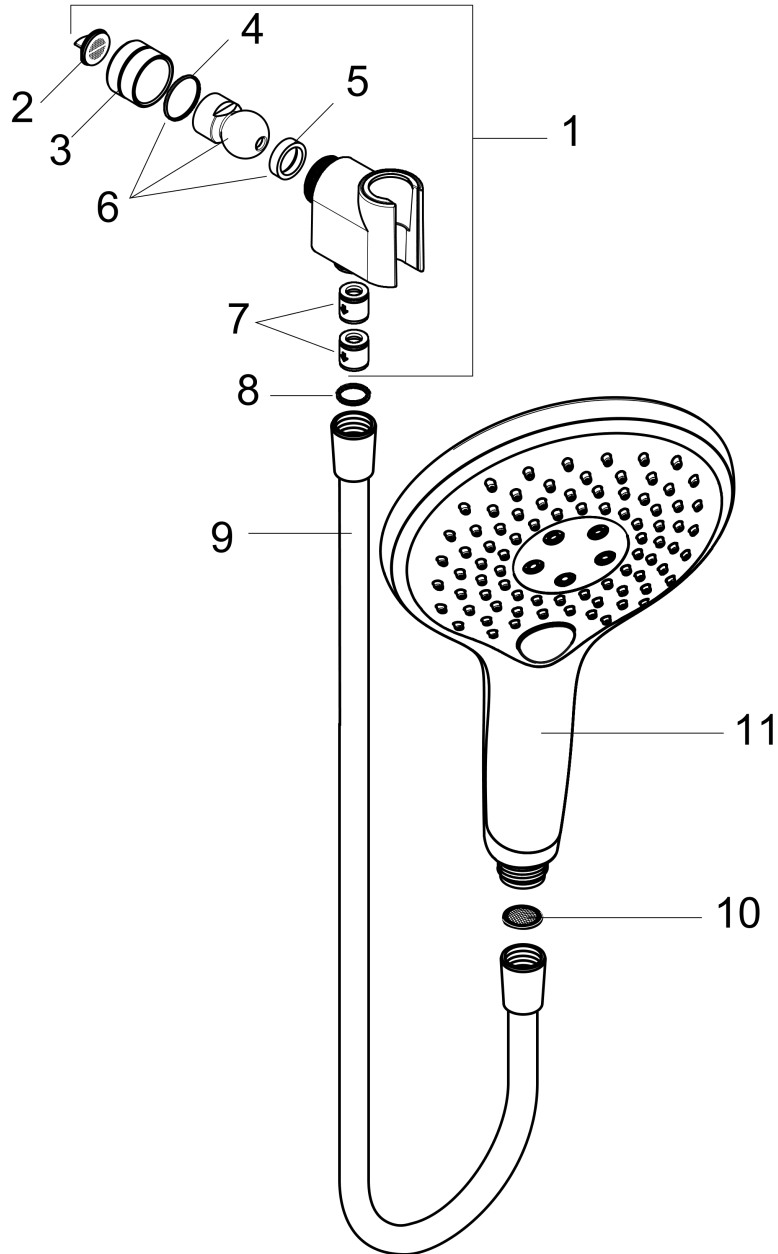

**Raindance Select S**  
**Handshower Set 150 3-Jet, 2.5 GPM**  
 Finishes : **white/chrome** Part no. : **04487400**

**Description**

**Features**

- consists of: Handshower, Handshower holder, Handshower hose
- Spray modes: RainAir, CaresseAir, Mix
- Select button for comfortable alternation of spray modes
- 26° adjustment
- Flow: 2.5 GPM (9.5 L/Min)

**Item details**

List Price \$ 248.00

**Technology**

**Compliance**

**Product image**

**Scale drawing**

**Raindance Select S**  
**Handshower Set 150 3-Jet, 2.5 GPM**  
 Finishes : **white/chrome** Part no. : **04487400**

Exploded drawing

Year of production: >11/18

**Raindance Select S**  
**Handshower Set 150 3-Jet, 2.5 GPM**  
 Finishes : **white/chrome** Part no. : **04487400**

## Spare parts list

Year of production: >11/18

Pos.	Description	Part no.	Price	PU
1	support	04580000	-	1
2	filter packing	88649000	-	1
3	nut	97958000	-	1
4	lever collar	97536000	-	1
5	seal	97606000	-	1
6	ball joint	97331000	-	1
7	set of non return valves DW 15	94074000	-	1
8	seal	98058000	-	1
9	shower hose 1,60 m	28276003	-	1
10	filter packing	94246000	-	1
11	handshower	28588401	-	1