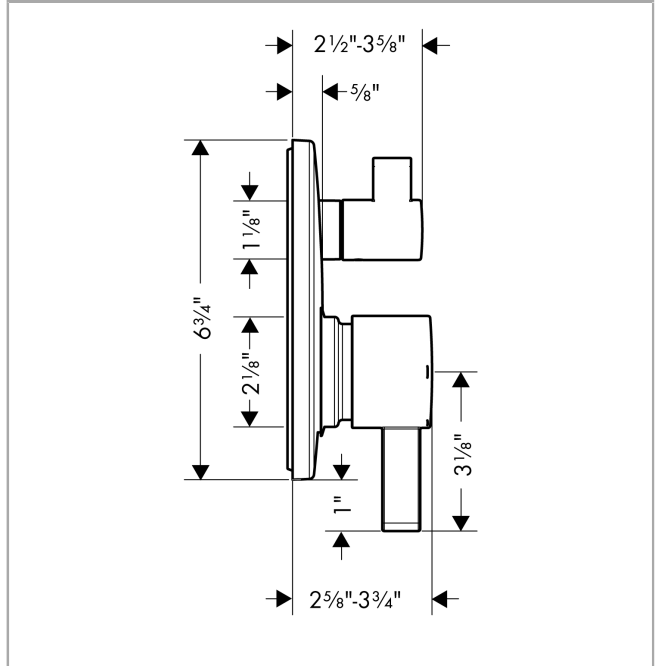

Ecostat
Pressure Balance Trim S with Diverter
 Finish: **matte black** Part no. : **04447670**

Description

Features

- Temperature and on/off control for 2 outlets
- Pressure balance cartridge, Shut-off/ diverter valve

Item details

List Price \$ 582.00

Compliance / Sustainability

Product image

Scale drawing

Ecostat
Pressure Balance Trim S with Diverter
 Finish: **matte black** Part no. : **04447670**

Exploded drawing

Year of production: >03/23

Ecostat
Pressure Balance Trim S with Diverter
 Finish: **matte black** Part no. : **04447670**

Spare parts list

Year of production: >03/23

Pos.	Description	Part no.	Price	PU
1	handle	88763670	-	1
2	screw cover	95181000	-	1
3	adapter for handle	92756000	-	1
4	handle for shut off unit	88767670	-	1
5	adapter for handle	88772000	-	1
6	sleeve	95253670	-	1
7	sleeve	88765670	-	1
8	O-ring 29x3	98371000	-	1
9	sub plate	96447000	-	1
10	set of fixing screws	96454000	-	1
11	cartridge, assy	88727000	-	1
12	shut off unit	95800000	-	1
13	set of screws	96525000	-	1
14	O-ring 16x2	98133000	-	1
15	extension 25 mm	13595000	-	1
16	extension 22 mm (Ø 170 mm)	13596000	-	1
17	set of fixing screws	97747000	-	1