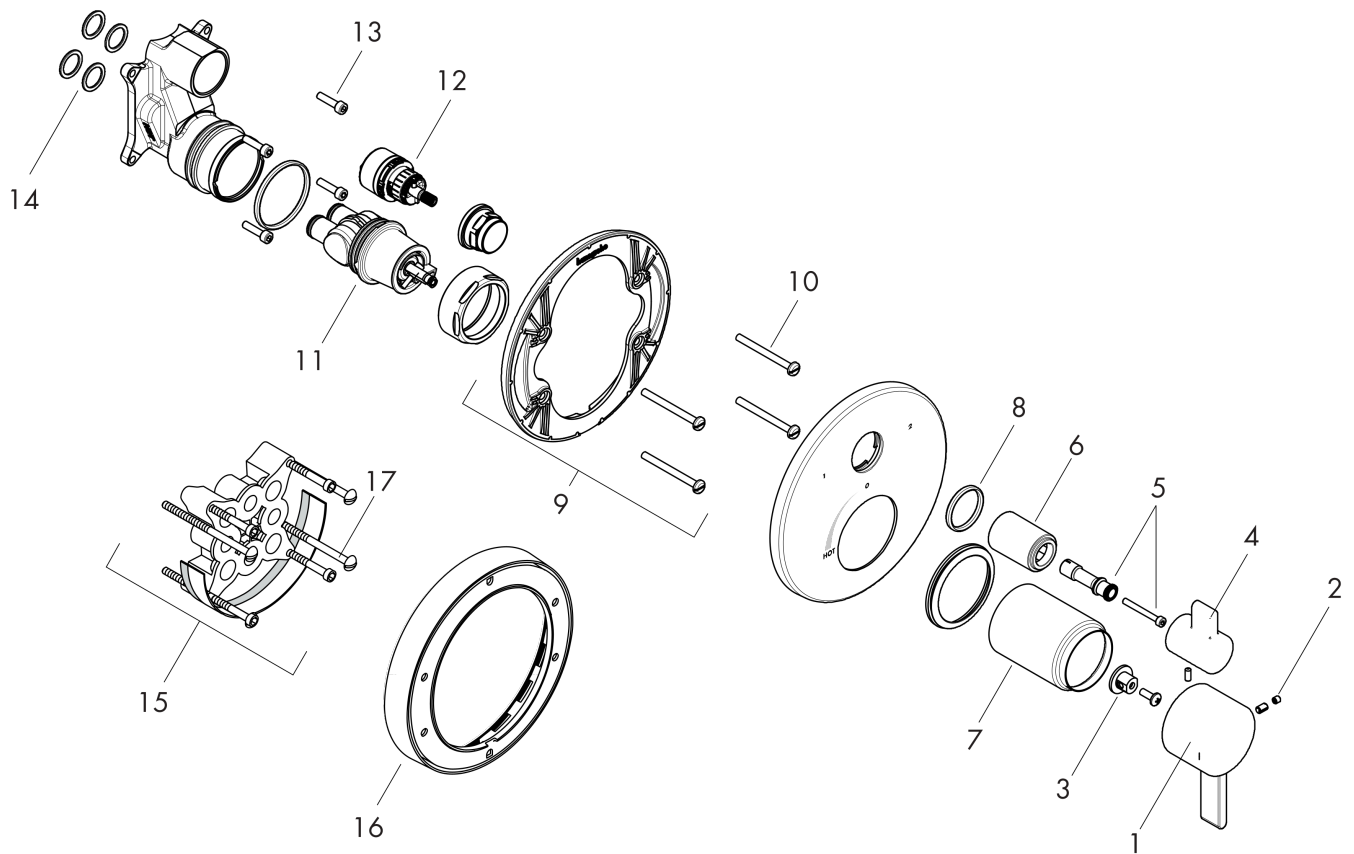

Ecostat
Pressure Balance Trim S with Diverter
 Finish: **matte black** Part no. : **04447670**

Description

Features

- Temperature and on/off control for 2 outlets
- Pressure balance cartridge, Shut-off/ diverter valve

Item details

List Price \$ 582.00

Compliance / Sustainability

Product image

Scale drawing

Ecostat
Pressure Balance Trim S with Diverter
 Finish: **matte black** Part no. : **04447670**

Exploded drawing

Year of production: >03/23

Ecostat
Pressure Balance Trim S with Diverter
 Finish: **matte black** Part no. : **04447670**

Spare parts list

Year of production: >03/23

Pos.	Description	Part no.	Price	PU
1	handle	88763670	-	1
2	screw cover	95181000	-	1
3	adapter for handle	92756000	-	1
4	handle for shut off unit	88767670	-	1
5	adapter for handle	88772000	-	1
6	sleeve	95253670	-	1
7	sleeve	88765670	-	1
8	O-ring 29x3	98371000	-	1
9	sub plate	96447000	-	1
10	set of fixing screws	96454000	-	1
11	cartridge, assy	88727000	-	1
12	shut off unit	95800000	-	1
13	set of screws	96525000	-	1
14	O-ring 16x2	98133000	-	1
15	extension 25 mm	13595000	-	1
16	extension 22 mm (Ø 170 mm)	13596000	-	1
17	set of fixing screws	97747000	-	1