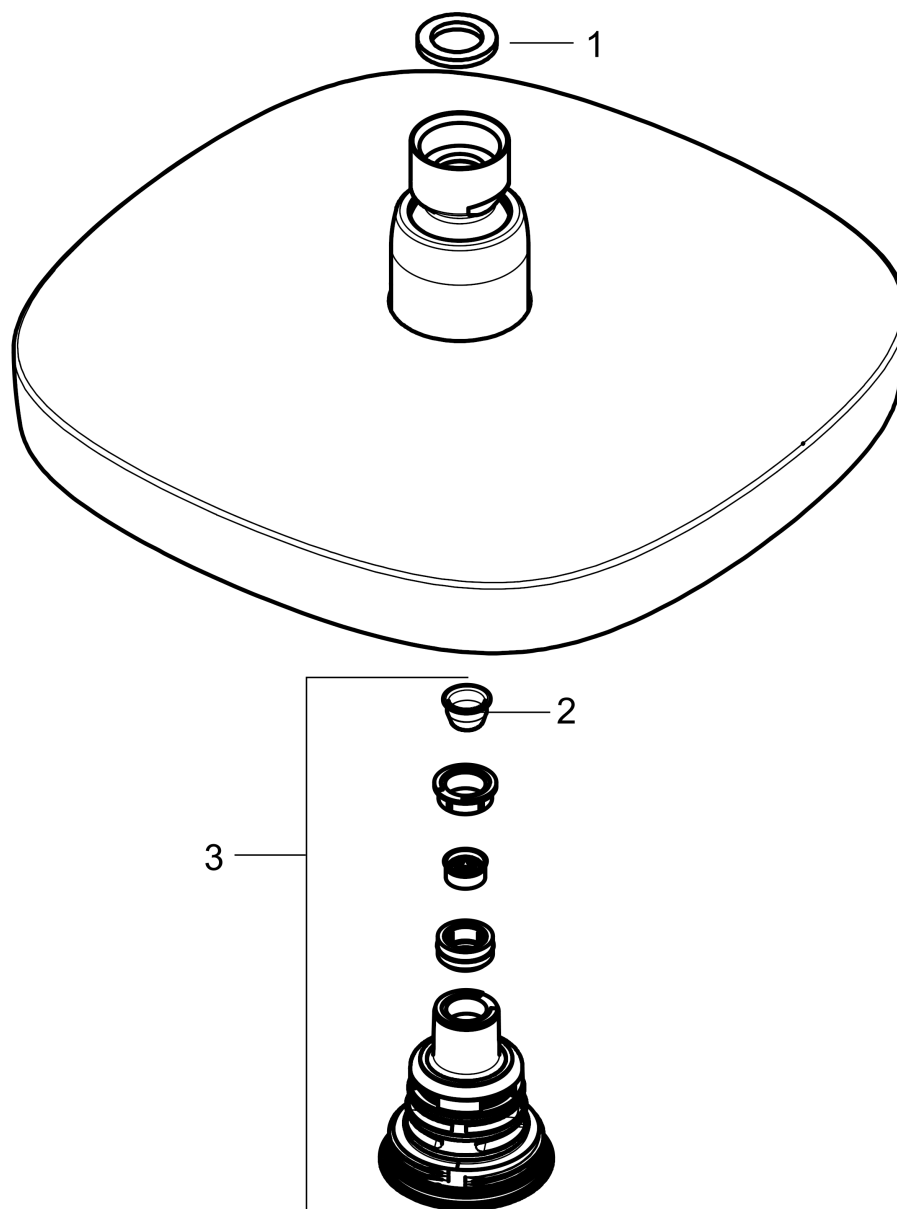

**Croma Select E**  
**Showerhead 180 2-Jet, 1.8 GPM**  
 Finish: **white/chrome** Part no. : **04387400**

**Description**

**Features**

- Shower head size: 7 1/8"
- Spray modes: Rain, IntenseRain
- Max. flow: 1.8 GPM (6.8 L/Min)
- Select button for comfortable alternation of spray modes
- 147 spray channels
- Spray face finish: Fully-finished matching spray face

**Item details**

List Price \$ 350.00

**Technology**

**Compliance / Sustainability**

**Product image**

**Scale drawing**

**Croma Select E**  
**Showerhead 180 2-Jet, 1.8 GPM**  
Finish: **white/chrome** Part no. : **04387400**

Exploded drawing

Year of production: >01/18

**Croma Select E**  
**Showerhead 180 2-Jet, 1.8 GPM**  
 Finish: **white/chrome** Part no. : **04387400**

Spare parts list

Year of production: >01/18

Pos.	Description	Part no.	Price	PU
1	seal	98058000	-	1
2	filter	97735000	-	1
3	selector assy	93092000	-	1