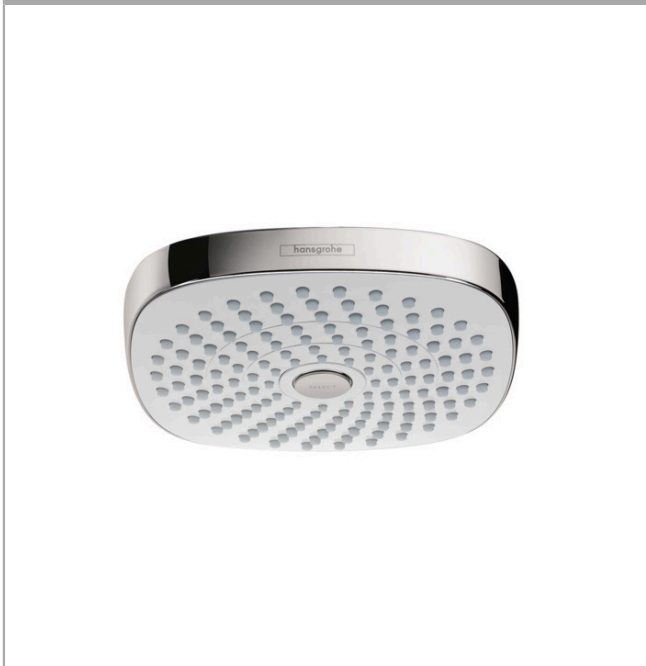

**Croma Select E**  
**Showerhead 180 2-Jet, 1.8 GPM**  
 Finish: **white/chrome** Part no. : **04387400**

**Description**

**Features**

- Shower head size: 7 1/8"
- Spray modes: Rain, IntenseRain
- Max. flow: 1.8 GPM (6.8 L/Min)
- Select button for comfortable alternation of spray modes
- 147 spray channels
- Spray face finish: Fully-finished matching spray face

**Item details**

List Price \$ 350.00

**Technology**

**Compliance / Sustainability**

**Product image**

**Scale drawing**

**Croma Select E**  
**Showerhead 180 2-Jet, 1.8 GPM**  
Finish: **white/chrome** Part no. : **04387400**

Exploded drawing

Year of production: >01/18

**Croma Select E**  
**Showerhead 180 2-Jet, 1.8 GPM**  
 Finish: **white/chrome** Part no. : **04387400**

Spare parts list

Year of production: >01/18

Pos.	Description	Part no.	Price	PU
1	seal	98058000	-	1
2	filter	97735000	-	1
3	selector assy	93092000	-	1