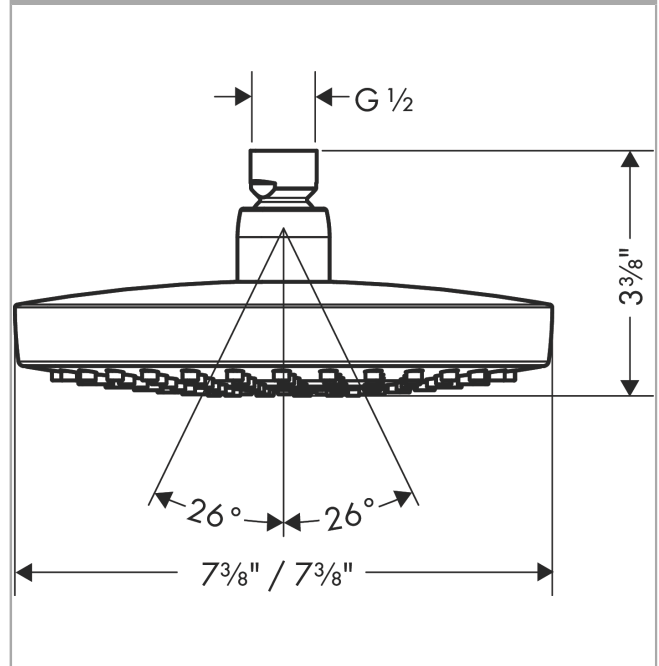

**Croma Select E**  
**Showerhead 180 2-Jet, 1.8 GPM**  
 Finish: **white/chrome** Part no. : **04387400**

**Description**

**Features**

- Shower head size: 7 1/8"
- Spray modes: Rain, IntenseRain
- Max. flow: 1.8 GPM (6.8 L/Min)
- Select button for comfortable alternation of spray modes
- 147 spray channels
- Spray face finish: Fully-finished matching spray face

**Item details**

List Price \$ 350.00

**Technology**

**Compliance / Sustainability**

**Product image**

**Scale drawing**

**Croma Select E**  
**Showerhead 180 2-Jet, 1.8 GPM**  
Finish: **white/chrome** Part no. : **04387400**

Exploded drawing

Year of production: >01/18

**Croma Select E**  
**Showerhead 180 2-Jet, 1.8 GPM**  
 Finish: **white/chrome** Part no. : **04387400**

Spare parts list

Year of production: >01/18

Pos.	Description	Part no.	Price	PU
1	seal	98058000	-	1
2	filter	97735000	-	1
3	selector assy	93092000	-	1