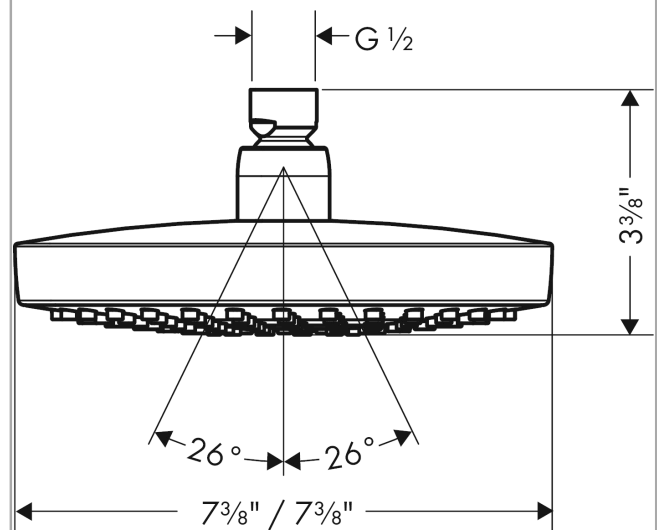

**Croma Select E**  
**Showerhead 180 2-Jet, 1.8 GPM**  
 Finishes : **chrome** Part no. : **04387000**

**Description**

**Features**

- 147 no-clog spray channels
- Spray modes: Rain, IntenseRain
- Flow: 1.8 GPM (6.8 L/Min)
- Select button for comfortable alternation of spray modes
- Fully-finished matching spray face

**Item details**

List Price \$ 288.00

**Technology**

**Compliance**

**Product image**

**Scale drawing**

**Croma Select E**  
**Showerhead 180 2-Jet, 1.8 GPM**  
Finishes : **chrome**    Part no. : **04387000**

Exploded drawing

Year of production: >01/18

**Croma Select E**  
**Showerhead 180 2-Jet, 1.8 GPM**  
 Finishes : **chrome**    Part no. : **04387000**

**Spare parts list**

Year of production: >01/18

<b>Pos.</b>	<b>Description</b>	<b>Part no.</b>	<b>Price</b>	<b>PU</b>
1	seal	98058000	-	1
2	filter	97735000	-	1
3	cover	98344000	-	1
4	O-ring 3x1	98384000	-	1
5	selector assy	93092000	-	1