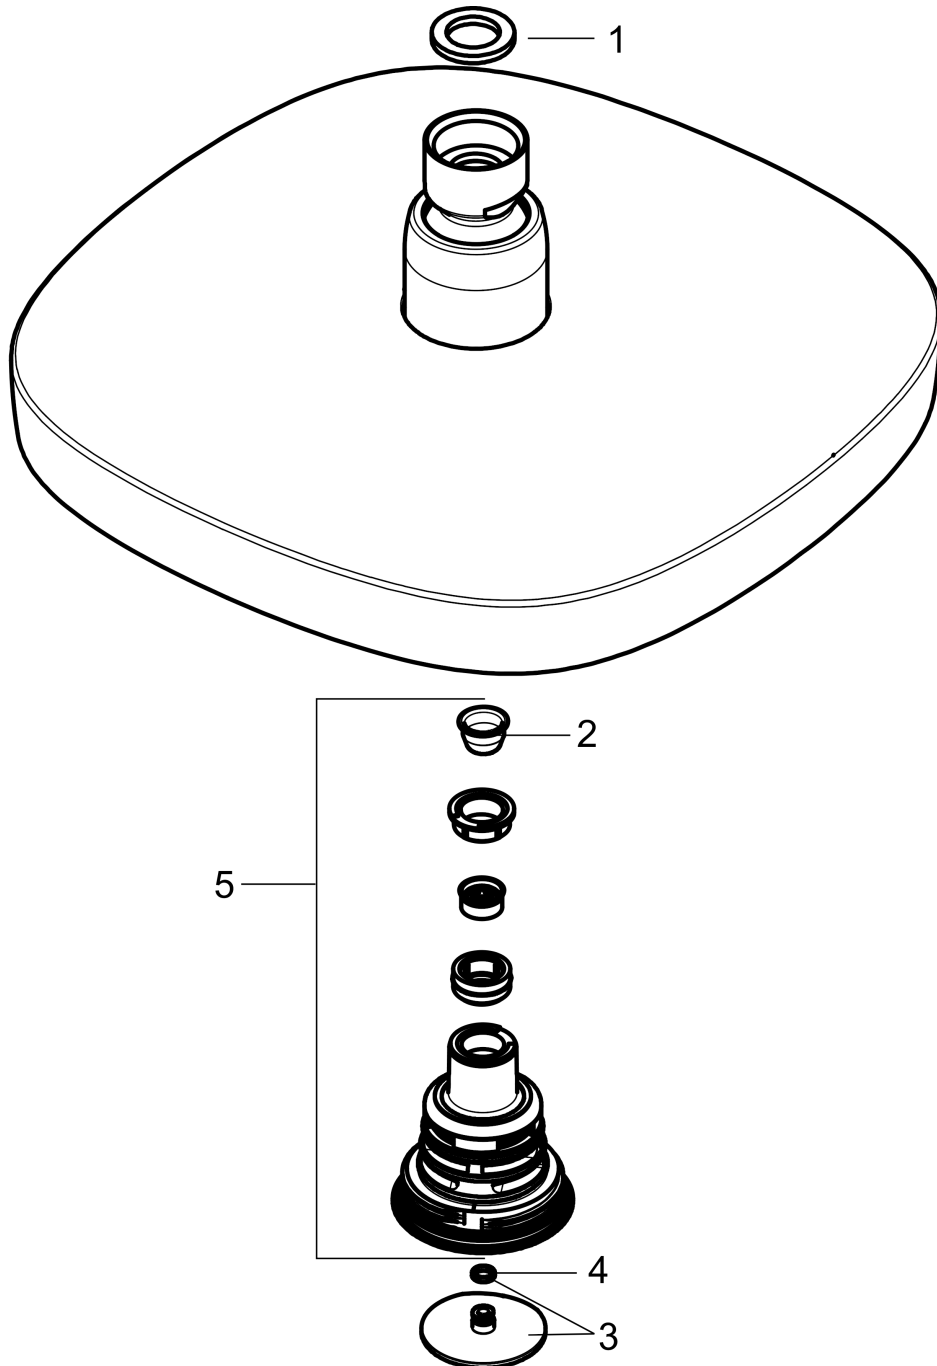

**Croma Select E**  
**Showerhead 180 2-Jet, 1.8 GPM**  
 Finishes : **chrome** Part no. : **04387000**

**Description**

**Features**

- 147 no-clog spray channels
- Spray modes: Rain, IntenseRain
- Flow: 1.8 GPM (6.8 L/Min)
- Select button for comfortable alternation of spray modes
- Fully-finished matching spray face

**Item details**

List Price \$ 288.00

**Technology**

**Compliance**

**Product image**

**Scale drawing**

**Croma Select E**  
**Showerhead 180 2-Jet, 1.8 GPM**  
Finishes : **chrome**    Part no. : **04387000**

Exploded drawing

Year of production: >01/18

**Croma Select E**  
**Showerhead 180 2-Jet, 1.8 GPM**  
 Finishes : **chrome**    Part no. : **04387000**

**Spare parts list**

Year of production: >01/18

<b>Pos.</b>	<b>Description</b>	<b>Part no.</b>	<b>Price</b>	<b>PU</b>
1	seal	98058000	-	1
2	filter	97735000	-	1
3	cover	98344000	-	1
4	O-ring 3x1	98384000	-	1
5	selector assy	93092000	-	1