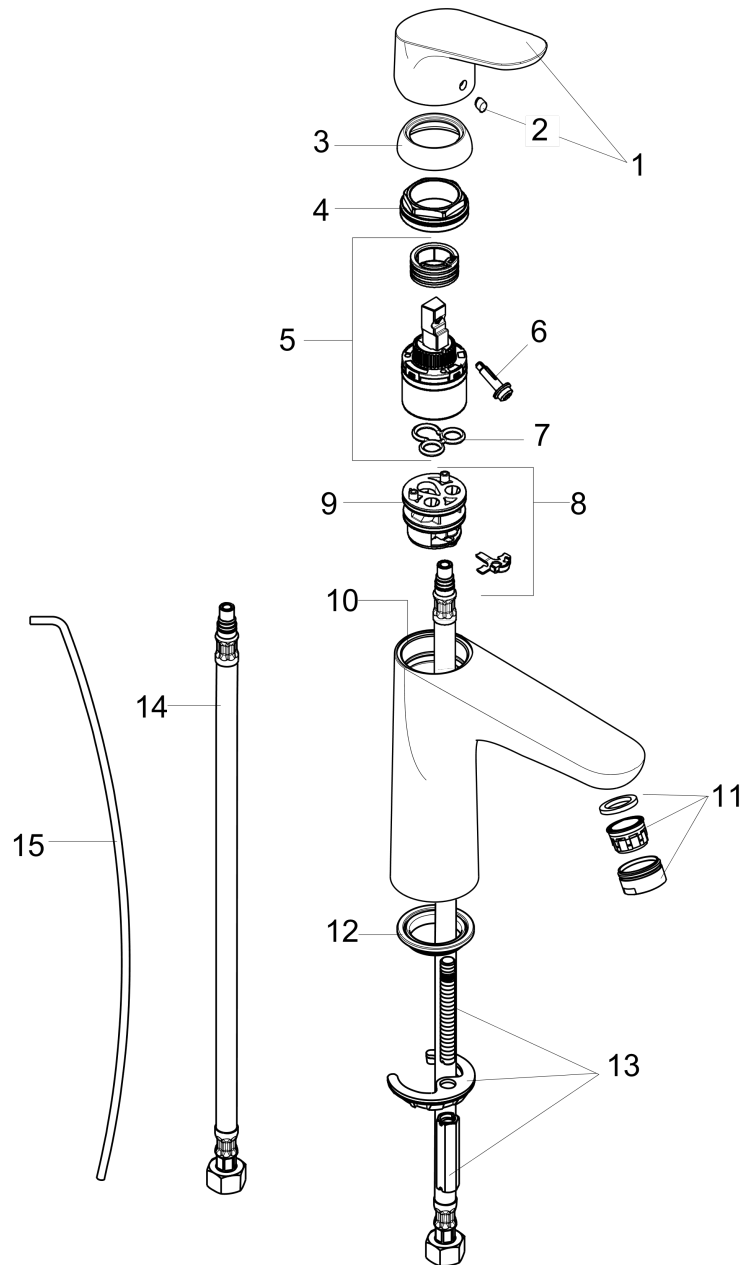

Focus

Single-Hole Faucet 100 with Pop-Up Drain, 1.2 GPM

Finishes : **chrome** Part no. : **04371000**

Description

Features

- Aerated spray
- Flow: 1.2 GPM (4.5 L/Min)
- Ceramic cartridge
- Includes pop-up drain

Item details

List Price \$ 237.00

Technology

Compliance

Product image

Scale drawing

Focus
Single-Hole Faucet 100 with Pop-Up Drain, 1.2 GPM
 Finishes : **chrome** Part no. : **04371000**

Exploded drawing

Year of production: >07/16

Focus

Single-Hole Faucet 100 with Pop-Up Drain, 1.2 GPM

Finishes : **chrome** Part no. : **04371000**

Spare parts list

Year of production: >07/16

Pos.	Description	Part no.	Price	PU
1	handle	98532000	-	1
2	screw cover	96338000	-	1
3	flange	97406000	-	1
4	nut	97209000	-	1
5	cartridge, assy	95646001	-	1
6	locking screw for handle	95140000	-	1
7	seal	95008000	-	1
8	adapter for cartridge	98750000	-	1
9	O-Ring 30x2	98186000	-	1
10	O-ring 35x2	92604000	-	1
11	aerator M24x1 (4,5 l/min)	92877000	-	1
12	seal Ø 42	98722000	-	1
13	fixing set	88508000	-	1
14	connection hose 18½" M8x0,75 3/8"	96321001	-	1
15	pull rod	96657000	-	1
a	pop up waste	88509000	-	1