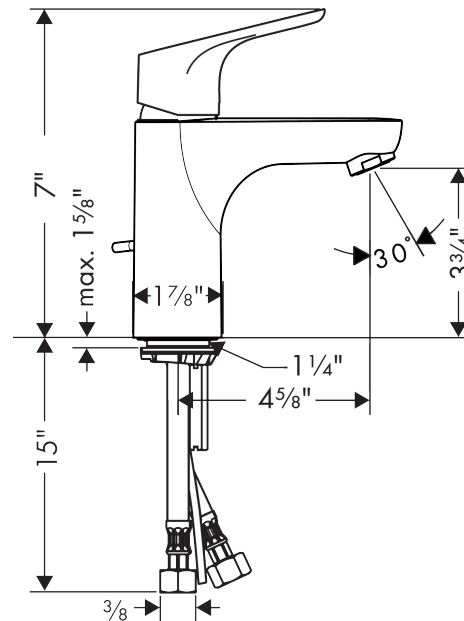

Focus

Single-Hole Faucet 100 with Pop-Up Drain, 1.2 GPM

Finishes : **chrome** Part no. : **04371000**

Description

Features

- Aerated spray
- Flow: 1.2 GPM (4.5 L/Min)
- Ceramic cartridge
- Includes pop-up drain

Item details

List Price \$ 237.00

Technology

Compliance

Product image

Scale drawing

Focus
Single-Hole Faucet 100 with Pop-Up Drain, 1.2 GPM
 Finishes : **chrome** Part no. : **04371000**

Exploded drawing

Year of production: >07/16

Focus

Single-Hole Faucet 100 with Pop-Up Drain, 1.2 GPM

Finishes : **chrome** Part no. : **04371000**

Spare parts list

Year of production: >07/16

Pos.	Description	Part no.	Price	PU
1	handle	98532000	-	1
2	screw cover	96338000	-	1
3	flange	97406000	-	1
4	nut	97209000	-	1
5	cartridge, assy	95646001	-	1
6	locking screw for handle	95140000	-	1
7	seal	95008000	-	1
8	adapter for cartridge	98750000	-	1
9	O-Ring 30x2	98186000	-	1
10	O-ring 35x2	92604000	-	1
11	aerator M24x1 (4,5 l/min)	92877000	-	1
12	seal Ø 42	98722000	-	1
13	fixing set	88508000	-	1
14	connection hose 18½" M8x0,75 3/8"	96321001	-	1
15	pull rod	96657000	-	1
a	pop up waste	88509000	-	1