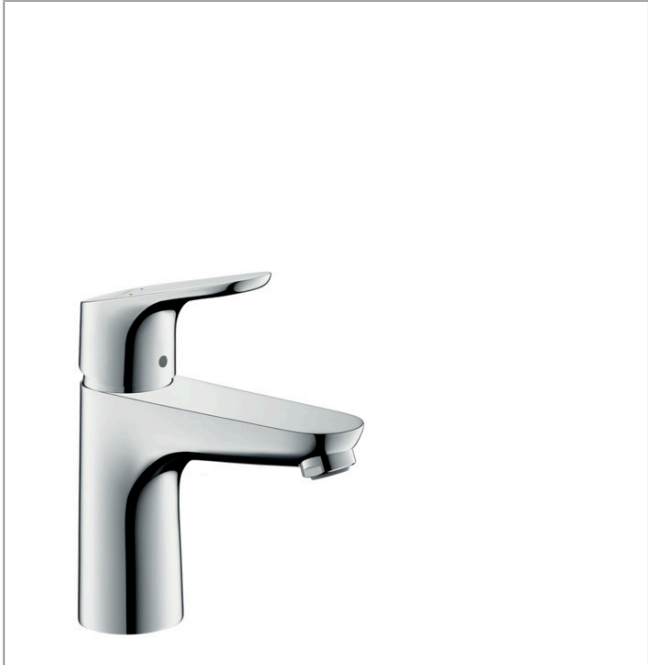

Focus

Single-Hole Faucet 100 with Pop-Up Drain, 1.2 GPM

Finishes : **chrome** Part no. : **04371000**

Description

Features

- Aerated spray
- Flow: 1.2 GPM (4.5 L/Min)
- Ceramic cartridge
- Includes pop-up drain

Item details

List Price \$ 237.00

Technology

Compliance

Product image

Scale drawing

Focus
Single-Hole Faucet 100 with Pop-Up Drain, 1.2 GPM
 Finishes : **chrome** Part no. : **04371000**

Exploded drawing

Year of production: >07/16

Focus

Single-Hole Faucet 100 with Pop-Up Drain, 1.2 GPM

Finishes : **chrome** Part no. : **04371000**

Spare parts list

Year of production: >07/16

Pos.	Description	Part no.	Price	PU
1	handle	98532000	-	1
2	screw cover	96338000	-	1
3	flange	97406000	-	1
4	nut	97209000	-	1
5	cartridge, assy	95646001	-	1
6	locking screw for handle	95140000	-	1
7	seal	95008000	-	1
8	adapter for cartridge	98750000	-	1
9	O-Ring 30x2	98186000	-	1
10	O-ring 35x2	92604000	-	1
11	aerator M24x1 (4,5 l/min)	92877000	-	1
12	seal Ø 42	98722000	-	1
13	fixing set	88508000	-	1
14	connection hose 18½" M8x0,75 3/8"	96321001	-	1
15	pull rod	96657000	-	1
a	pop up waste	88509000	-	1