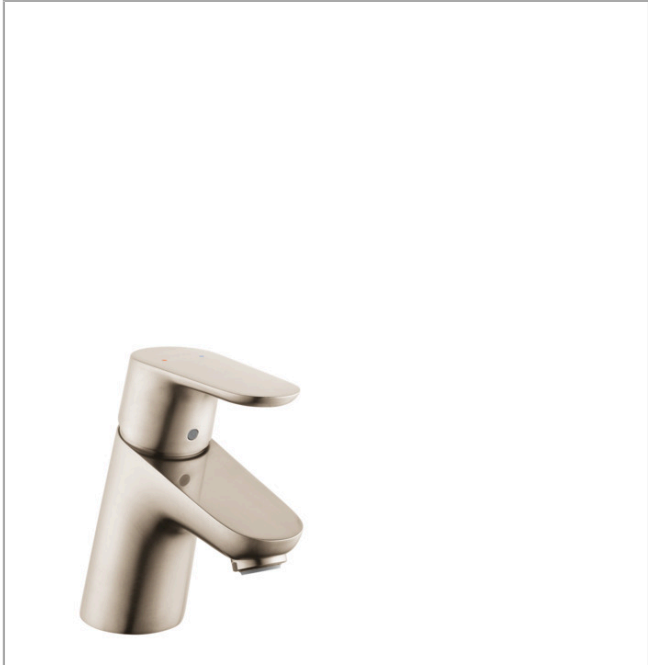

Focus
Single-Hole Faucet 70 with Pop-Up Drain, 1.2 GPM
 Finish: **brushed nickel** Part no. : **04370820**

Description

Features

- Handle variant: Lever
- Spray modes: aerated spray
- Max. flow: 1.2 GPM (4.5 L/Min)
- Ceramic cartridge
- Includes pop-up drain

Item details

List Price \$ 341.00

Technology

Compliance / Sustainability

Product image

Scale drawing

Focus

Single-Hole Faucet 70 with Pop-Up Drain, 1.2 GPM

Finish: **brushed nickel** Part no. : **04370820**

Exploded drawing

Year of production: >07/16

Focus

Single-Hole Faucet 70 with Pop-Up Drain, 1.2 GPM

Finish: **brushed nickel** Part no. : **04370820**

Spare parts list