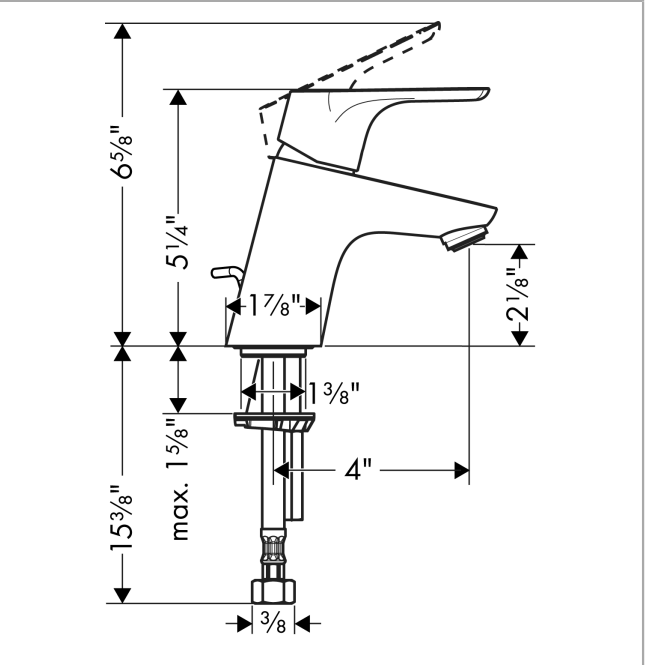

Focus
Single-Hole Faucet 70 with Pop-Up Drain, 1.2 GPM
 Finish: **brushed nickel** Part no. : **04370820**

Description

Features

- Handle variant: Lever
- Spray modes: aerated spray
- Max. flow: 1.2 GPM (4.5 L/Min)
- Ceramic cartridge
- Includes pop-up drain

Item details

List Price \$ 341.00

Technology

Compliance / Sustainability

Product image

Scale drawing

Focus

Single-Hole Faucet 70 with Pop-Up Drain, 1.2 GPM

Finish: **brushed nickel** Part no. : **04370820**

Exploded drawing

Year of production: >07/16

Focus

Single-Hole Faucet 70 with Pop-Up Drain, 1.2 GPM

Finish: **brushed nickel** Part no. : **04370820**

Spare parts list

Year of production: >07/16

Pos.	Description	Part no.	Price	PU
1	handle	98532820	-	1
2	screw cover	96338000	-	1
3	flange	97406820	-	1
4	nut	97209000	-	1
5	cartridge, assy	95646001	-	1
6	locking screw for handle	95140000	-	1
7	seal	95008000	-	1
8	adapter for cartridge	98750000	-	1
9	O-Ring 30x2	98186000	-	1
10	O-ring 35x2	92604000	-	1
11	aerator M24x1 (4,5 l/min)	92877820	-	1
12	seal Ø 42	98722000	-	1
13	fixing set	88508000	-	1
14	connection hose 18½" M8x0,75 3/8"	96321001	-	1
15	pull rod	96657820	-	1
a	pop up waste	88509820	-	1
b	escutcheon	06490820	-	1