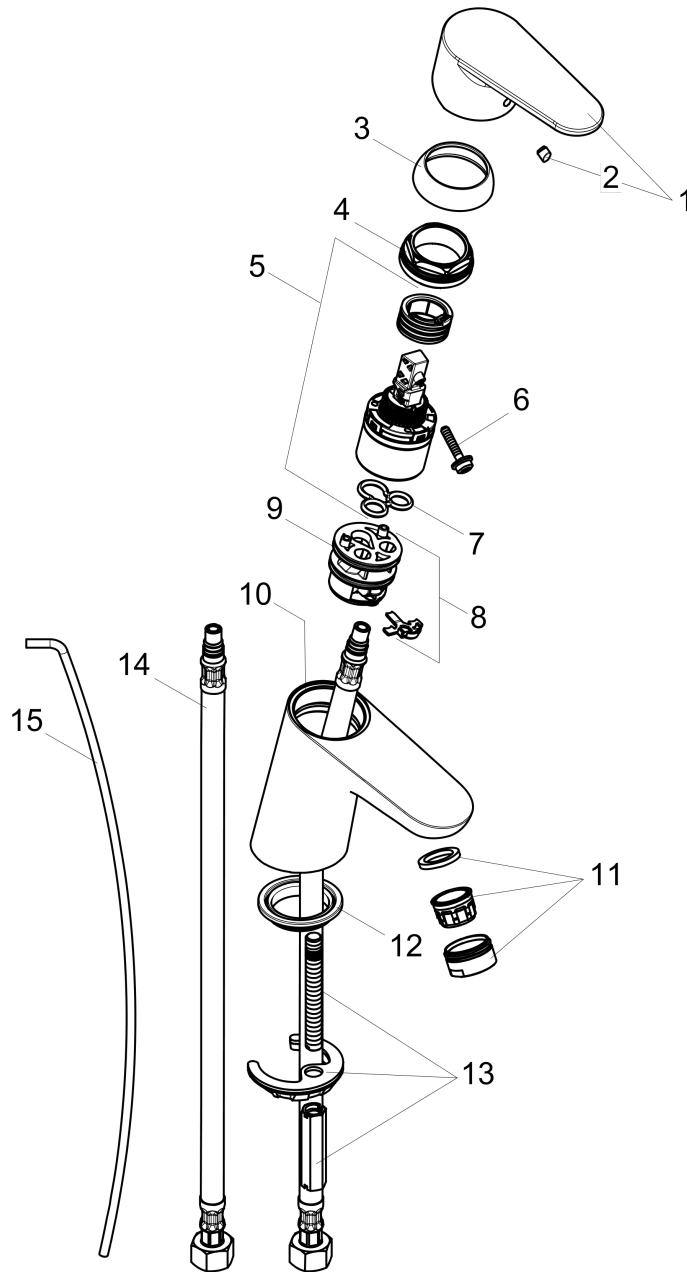

Focus
Single-Hole Faucet 70 with Pop-Up Drain, 1.2 GPM
 Finish: **brushed nickel** Part no. : **04370820**

Description

Features

- Handle variant: Lever
- Spray modes: aerated spray
- Max. flow: 1.2 GPM (4.5 L/Min)
- Ceramic cartridge
- Includes pop-up drain

Item details

List Price \$ 341.00

Technology

Compliance / Sustainability

Product image

Scale drawing

Focus

Single-Hole Faucet 70 with Pop-Up Drain, 1.2 GPM

Finish: **brushed nickel** Part no. : **04370820**

Exploded drawing

Year of production: >07/16

Focus

Single-Hole Faucet 70 with Pop-Up Drain, 1.2 GPM

Finish: **brushed nickel** Part no. : **04370820**

Spare parts list

Year of production: >07/16

Pos.	Description	Part no.	Price	PU
1	handle	98532820	-	1
2	screw cover	96338000	-	1
3	flange	97406820	-	1
4	nut	97209000	-	1
5	cartridge, assy	95646001	-	1
6	locking screw for handle	95140000	-	1
7	seal	95008000	-	1
8	adapter for cartridge	98750000	-	1
9	O-Ring 30x2	98186000	-	1
10	O-ring 35x2	92604000	-	1
11	aerator M24x1 (4,5 l/min)	92877820	-	1
12	seal Ø 42	98722000	-	1
13	fixing set	88508000	-	1
14	connection hose 18½" M8x0,75 3/8"	96321001	-	1
15	pull rod	96657820	-	1
a	pop up waste	88509820	-	1
b	escutcheon	06490820	-	1