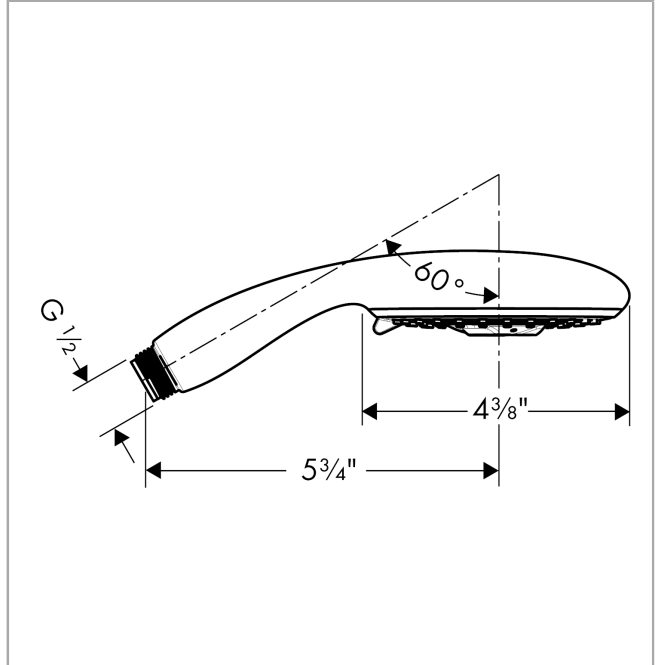

Raindance E

Handshower 100 3-Jet, 2.0 GPM

Finishes : **chrome** Part no. : **04344000**

Description

Features

- 65 no-clog spray channels
- Spray modes: RainAir, BalanceAir, Whirl
- Flow: 2.0 GPM (7.6 L/Min)

Item details

List Price \$ 162.00

Technology

Compliance

Product image

Scale drawing

Raindance E
Handshower 100 3-Jet, 2.0 GPM
Finishes : **chrome** Part no. : **04344000**

Exploded drawing

Year of production: >06/10

Raindance E
Handshower 100 3-Jet, 2.0 GPM
 Finishes : **chrome** Part no. : **04344000**

Spare parts list

Year of production: >06/10

Pos.	Description	Part no.	Price	PU
1	filter packing	94246000	-	1