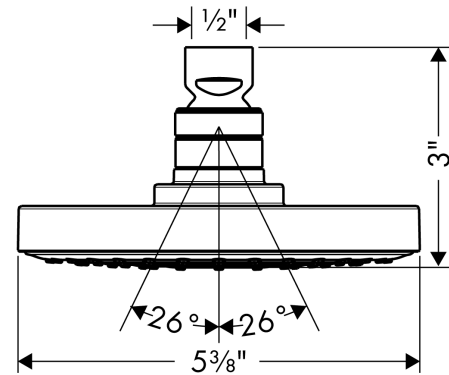

**Raindance S**  
**Showerhead 150 1-Jet, 2.0 GPM**  
 Finish: **brushed nickel** Part no. : **04342820**

**Description**

**Features**

- Shower head size: 5.9"
- Spray modes: RainAir
- Max. flow: 2.0 GPM (7.6 L/Min)
- 90 spray channels
- Spray face finish: grey
- EcoAir Technology

**Item details**

List Price \$ 313.00

**Technology**

**Compliance / Sustainability**

**Product image**

**Scale drawing**

**Raindance S**  
**Showerhead 150 1-Jet, 2.0 GPM**  
Finish: **brushed nickel** Part no. : **04342820**

Exploded drawing

Year of production: >06/10

1

**Raindance S**  
**Showerhead 150 1-Jet, 2.0 GPM**  
 Finish: **brushed nickel** Part no. : **04342820**

**Spare parts list**

Year of production: >06/10

Pos.	Description	Part no.	Price	PU
1	filter packing	88649000	-	1