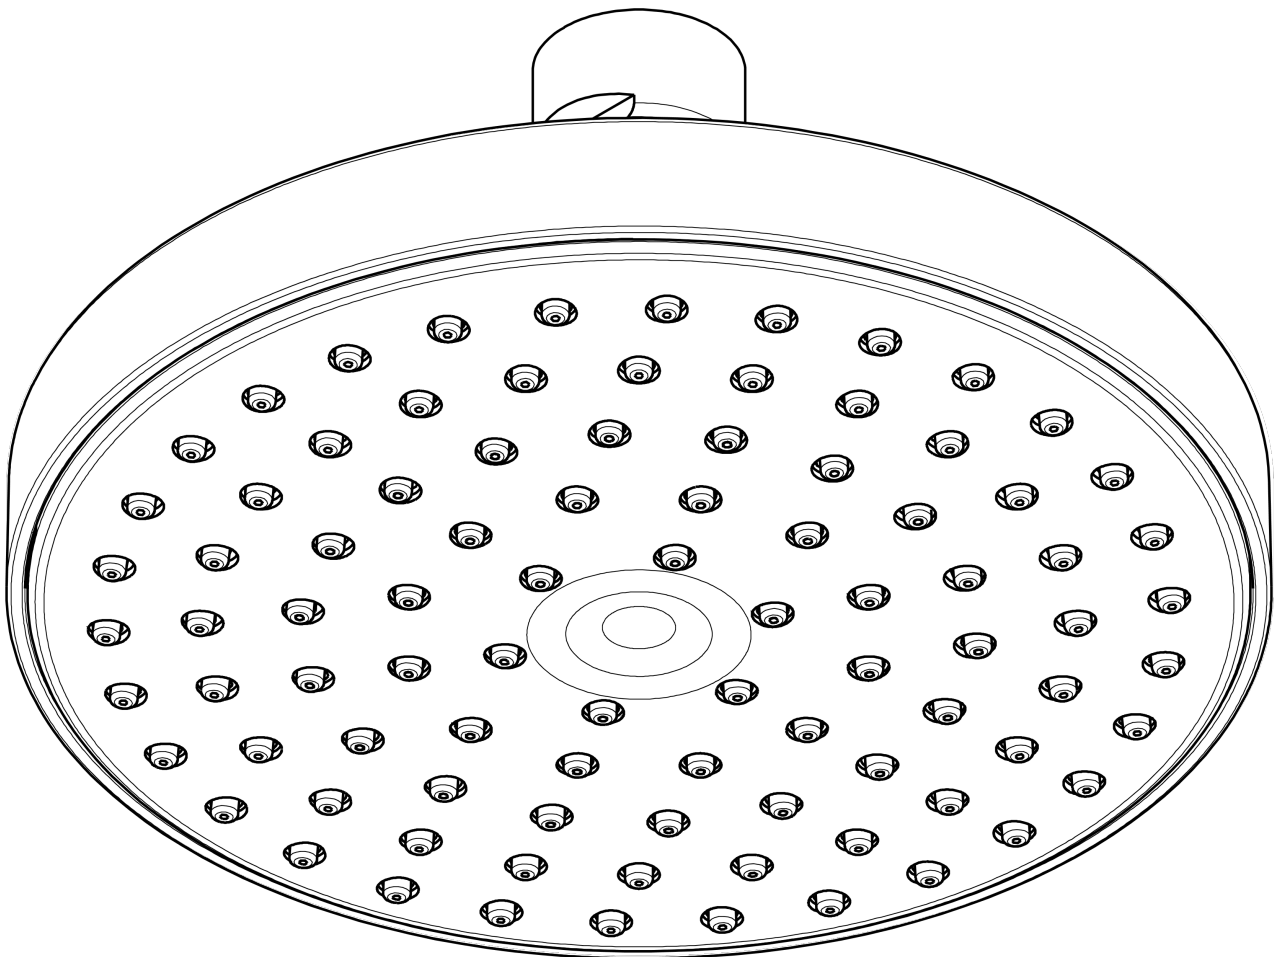

**Raindance S**  
**Showerhead 150 1-Jet, 2.0 GPM**  
 Finish: **brushed nickel** Part no. : **04342820**

**Description**

**Features**

- Shower head size: 5.9"
- Spray modes: RainAir
- Max. flow: 2.0 GPM (7.6 L/Min)
- 90 spray channels
- Spray face finish: grey
- EcoAir Technology

**Item details**

List Price \$ 313.00

**Technology**

**Compliance / Sustainability**

**Product image**

**Scale drawing**

**Raindance S**  
**Showerhead 150 1-Jet, 2.0 GPM**  
Finish: **brushed nickel** Part no. : **04342820**

Exploded drawing

Year of production: >06/10

1

**Raindance S**  
**Showerhead 150 1-Jet, 2.0 GPM**  
 Finish: **brushed nickel** Part no. : **04342820**

**Spare parts list**

Year of production: >06/10

Pos.	Description	Part no.	Price	PU
1	filter packing	88649000	-	1