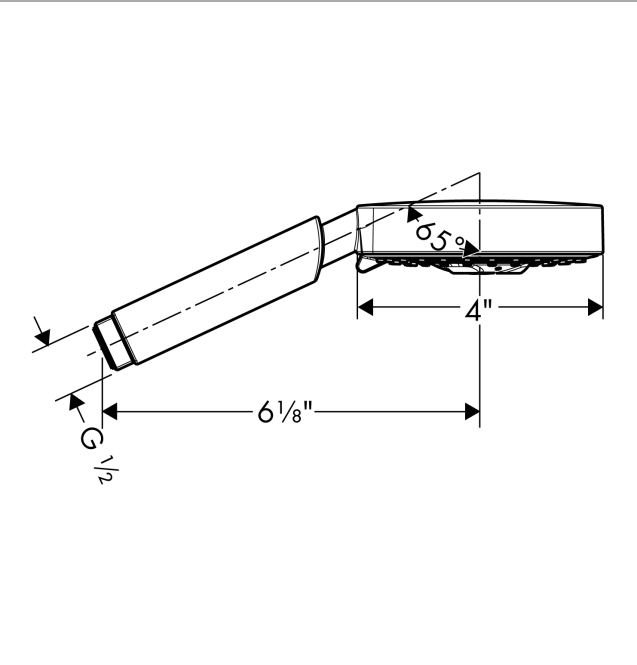

Raindance S

Handshower 100 3-Jet, 2.0 GPM

Finish: **brushed nickel** Part no. : **04341820**

Description

Features

- Spray modes: RainAir, BalanceAir, Whirl
- 65 spray channels
- Spray face finish: grey
- Max. flow: 2.0 GPM (7.6 L/Min)

Item details

List Price \$ 315.00

Technology

Compliance / Sustainability

Product image

Scale drawing

Raindance S
Handshower 100 3-Jet, 2.0 GPM
 Finish: **brushed nickel** Part no. : **04341820**

Exploded drawing

Year of production: >06/10

Raindance S
Handshower 100 3-Jet, 2.0 GPM
 Finish: **brushed nickel** Part no. : **04341820**

Spare parts list

Year of production: >06/10

Pos.	Description	Part no.	Price	PU
1	filter packing	94246000	-	1