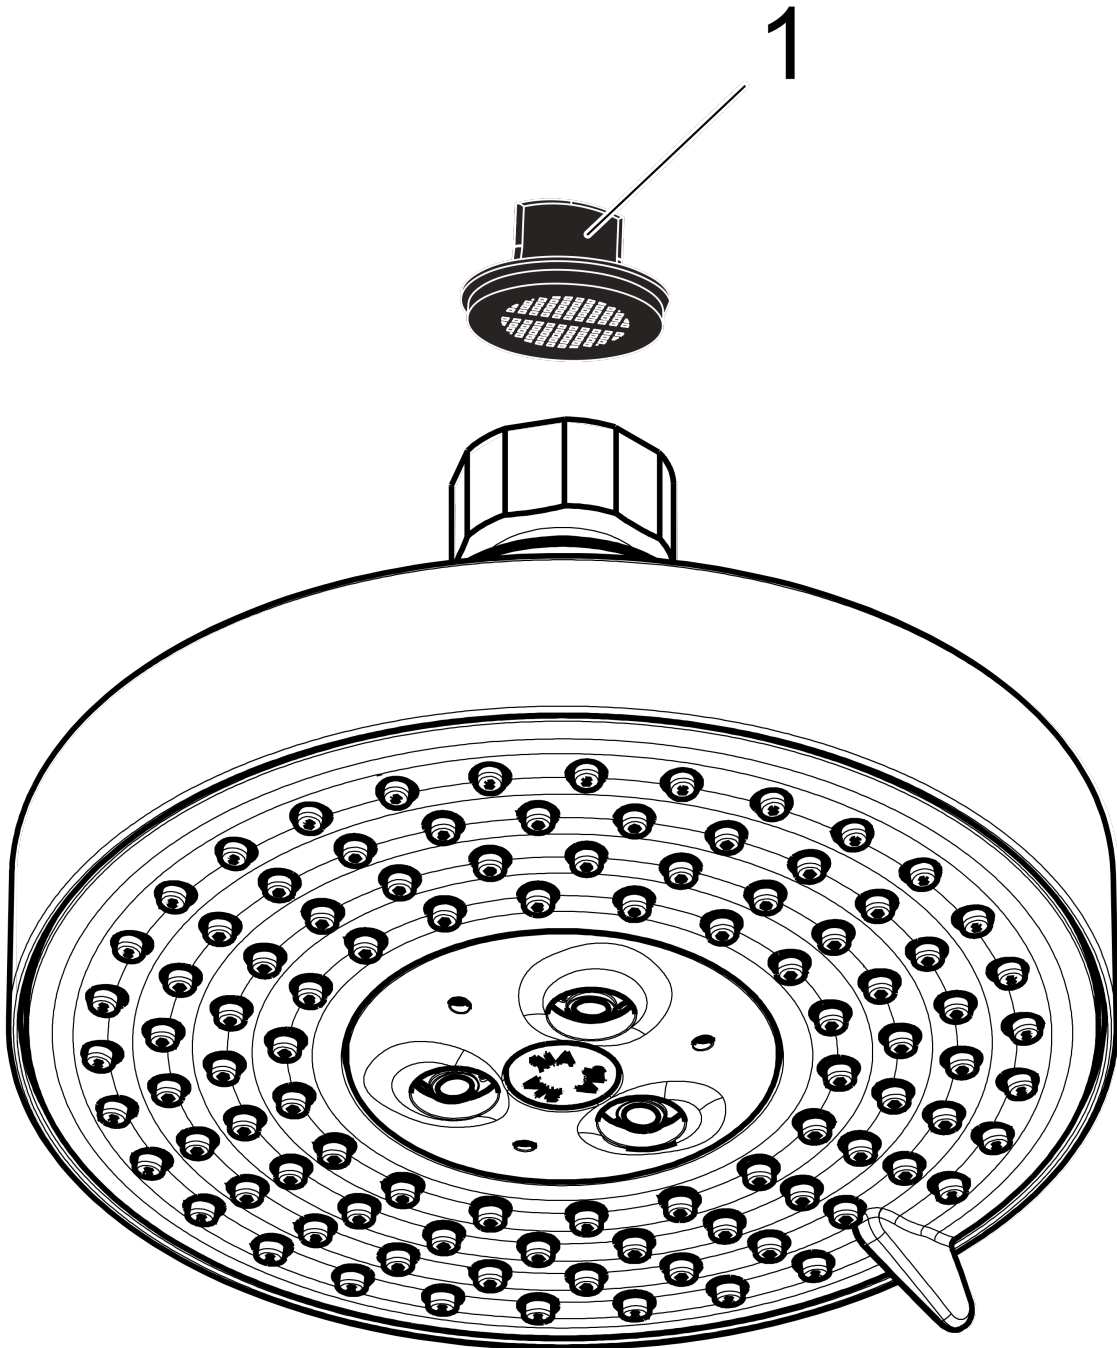

Raindance S
Showerhead 100 3-Jet, 2.0 GPM
 Finish: **brushed nickel** Part no. : **04340820**

Description

Features

- Shower head size: 3.93"
- Spray modes: RainAir, BalanceAir, Whirl
- Max. flow: 2.0 GPM (7.6 L/Min)
- 65 spray channels

Item details

List Price \$ 296.00

Technology

Compliance / Sustainability

Product image

Scale drawing

Raindance S
Showerhead 100 3-Jet, 2.0 GPM
Finish: **brushed nickel** Part no. : **04340820**

Exploded drawing

Year of production: >06/10

Raindance S

Showerhead 100 3-Jet, 2.0 GPM

Finish: **brushed nickel** Part no. : **04340820**

Spare parts list

Year of production: >06/10

| Pos. | Description | Part no. | Price | PU |
|------|----------------|----------|-------|----|
| 1 | filter packing | 88649000 | - | 1 |