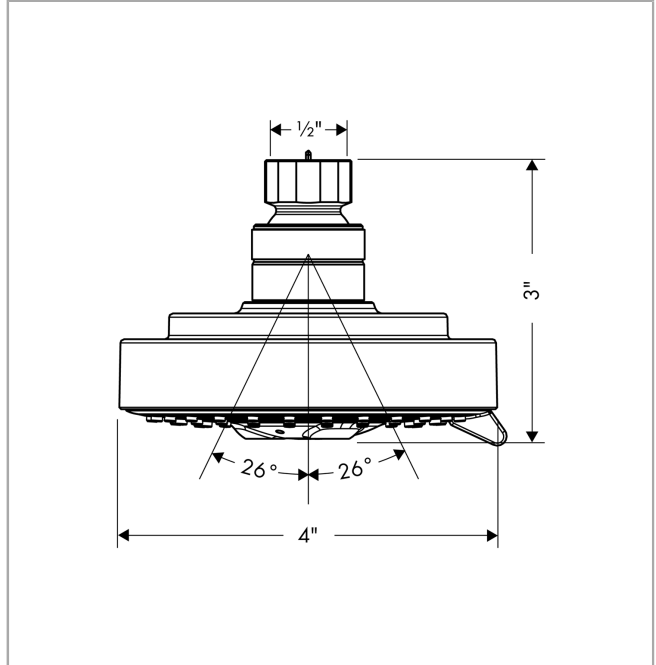

Raindance S
Showerhead 100 3-Jet, 2.0 GPM
 Finish: **brushed nickel** Part no. : **04340820**

Description

Features

- Shower head size: 3.93"
- Spray modes: RainAir, BalanceAir, Whirl
- Max. flow: 2.0 GPM (7.6 L/Min)
- 65 spray channels

Item details

List Price \$ 296.00

Technology

Compliance / Sustainability

Product image

Scale drawing

Raindance S
Showerhead 100 3-Jet, 2.0 GPM
Finish: **brushed nickel** Part no. : **04340820**

Exploded drawing

Year of production: >06/10

Raindance S

Showerhead 100 3-Jet, 2.0 GPM

Finish: **brushed nickel** Part no. : **04340820**

Spare parts list

Year of production: >06/10

| Pos. | Description | Part no. | Price | PU |
|------|----------------|----------|-------|----|
| 1 | filter packing | 88649000 | - | 1 |