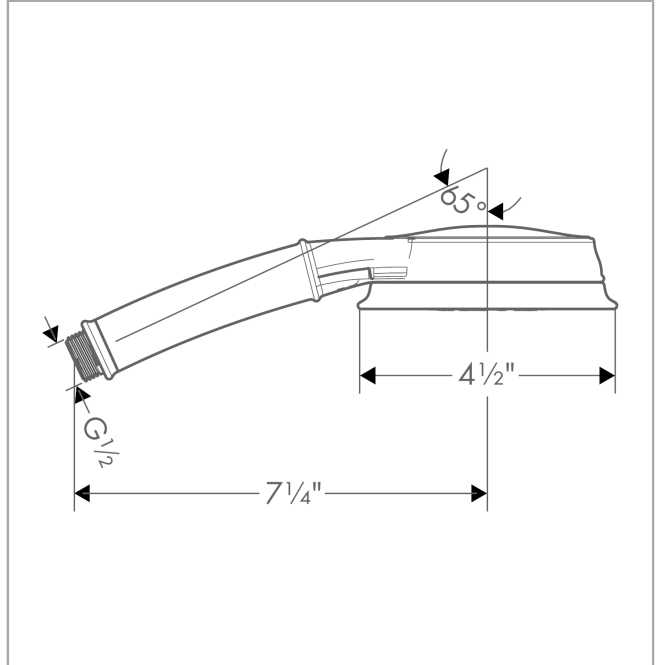

Croma 100 Classic
Handshower 3-Jet, 2.0 GPM
 Finishes : **chrome** Part no. : **04334000**

Description

Features

- 75 no-clog spray channels
- Spray modes: Full, Pulsating Massage, Intense Turbo
- Flow: 2.0 GPM (7.6 L/Min)

Item details

List Price \$ 106.00

Technology

Compliance

Product image

Scale drawing

Croma 100 Classic
Handshower 3-Jet, 2.0 GPM
Finishes : **chrome** Part no. : **04334000**

Exploded drawing

Year of production: >06/10

Croma 100 Classic
Handshower 3-Jet, 2.0 GPM
 Finishes : **chrome** Part no. : **04334000**

Spare parts list

Year of production: >06/10

Pos.	Description	Part no.	Price	PU
1	filter packing	94246000	-	1