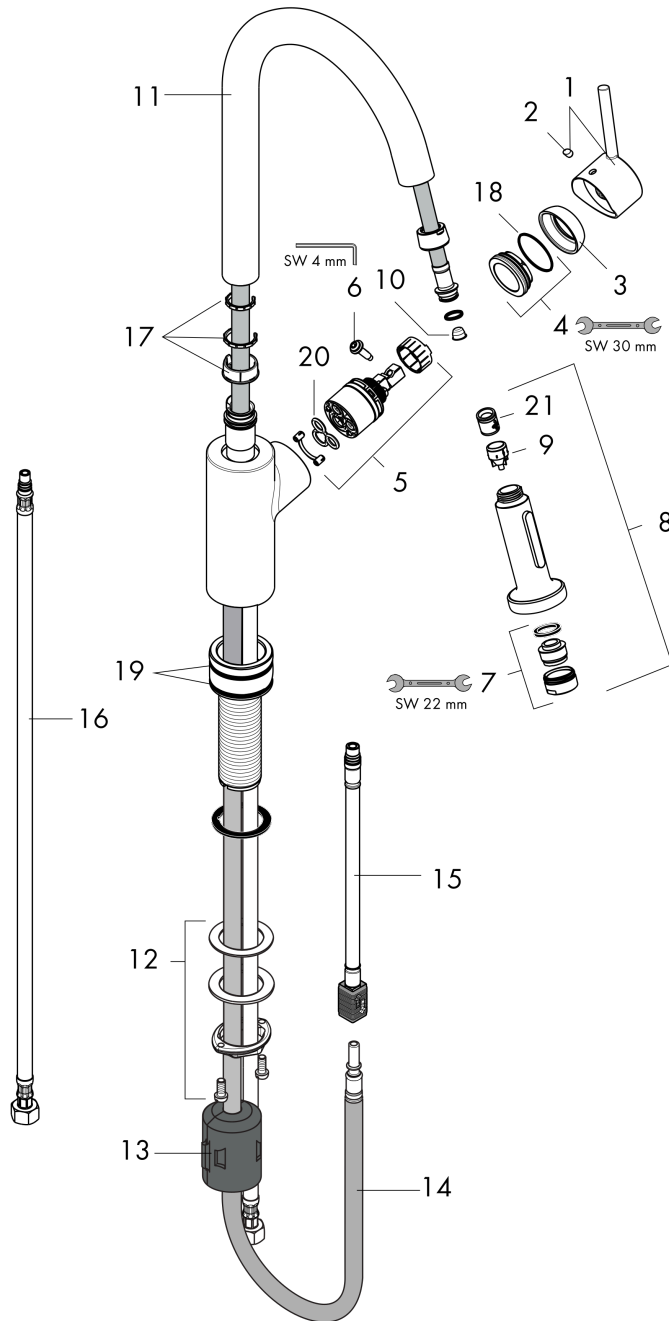

Talis S²
HighArc Kitchen Faucet, 2-Spray Pull-Down, 1.5 GPM
 Finish: **chrome** Part no. : **04310001**

Description

Features

- Swivel range 150°
- Aerated spray, needle spray, Shower spray pattern
- Non-locking spray diverter
- MagFit magnetic sprayhead docking
- Deck mounted
- Max. flow: 1.5 GPM (5.7 L/Min)
- Ceramic cartridge
- 3/8" connections
- Integrated double backflow prevention
- Extension length up to 19 5/8" (50cm)
- Single lever kitchen mixer, connection hoses, Fastening set, Assembly instructions

Item details

List Price \$ 804.00

Technology

Compliance / Sustainability

Product image

Scale drawing

Talis S²
HighArc Kitchen Faucet, 2-Spray Pull-Down, 1.5 GPM
 Finish: **chrome** Part no. : **04310001**

Exploded drawing

Year of production: >11/20

Talis S²
HighArc Kitchen Faucet, 2-Spray Pull-Down, 1.5 GPM
 Finish: **chrome** Part no. : **04310001**

Spare parts list

Year of production: >11/20

Pos.	Description	Part no.	Price	PU
1	handle	95560000	-	1
2	screw cover	96338000	-	1
3	flange	95498000	-	1
4	nut	97209000	-	1
5	cartridge, assy	92730000	-	1
6	locking screw for handle	95140000	-	1
7	aerator M24x1 (15 l/min)	13913000	-	1
8	spray head cpl.	88658000	-	1
9	set of non return valves DW 15	97350000	-	1
10	filter	97735000	-	1
11	spout cpl.	95562000	-	1
12	fixing set (Ø 34)	95049000	-	1
13	weight	98551000	-	1
14	hose 1,50 m	88624000	-	1
15	connection hose 600 mm M10x1	95561000	-	1
16	connection hose 35½" M8x0,75 3/8"	96316001	-	1
20	seal	95008000	-	1
21	flow limiter / non return valve	95376000	-	1