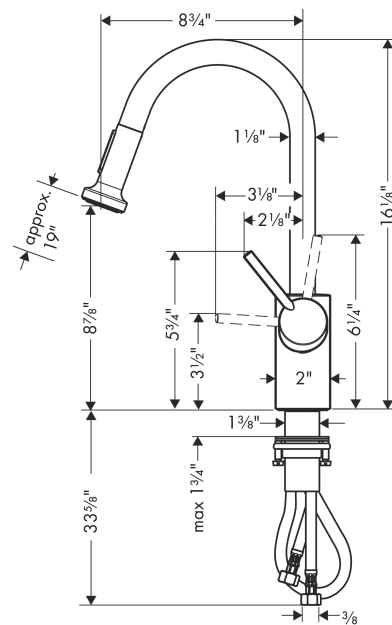

Talis S²
HighArc Kitchen Faucet, 2-Spray Pull-Down, 1.5 GPM
 Finish: **chrome** Part no. : **04310001**

Description

Features

- Swivel range 150°
- Aerated spray, needle spray, Shower spray pattern
- Non-locking spray diverter
- MagFit magnetic sprayhead docking
- Deck mounted
- Max. flow: 1.5 GPM (5.7 L/Min)
- Ceramic cartridge
- 3/8" connections
- Integrated double backflow prevention
- Extension length up to 19 5/8" (50cm)
- Single lever kitchen mixer, connection hoses, Fastening set, Assembly instructions

Item details

List Price \$ 804.00

Technology

Compliance / Sustainability

Product image

Scale drawing

Talis S²
HighArc Kitchen Faucet, 2-Spray Pull-Down, 1.5 GPM
 Finish: **chrome** Part no. : **04310001**

Exploded drawing

Year of production: >11/20

Talis S²
HighArc Kitchen Faucet, 2-Spray Pull-Down, 1.5 GPM
 Finish: **chrome** Part no. : **04310001**

Spare parts list

Year of production: >11/20

Pos.	Description	Part no.	Price	PU
1	handle	95560000	-	1
2	screw cover	96338000	-	1
3	flange	95498000	-	1
4	nut	97209000	-	1
5	cartridge, assy	92730000	-	1
6	locking screw for handle	95140000	-	1
7	aerator M24x1 (15 l/min)	13913000	-	1
8	spray head cpl.	88658000	-	1
9	set of non return valves DW 15	97350000	-	1
10	filter	97735000	-	1
11	spout cpl.	95562000	-	1
12	fixing set (Ø 34)	95049000	-	1
13	weight	98551000	-	1
14	hose 1,50 m	88624000	-	1
15	connection hose 600 mm M10x1	95561000	-	1
16	connection hose 35½" M8x0,75 3/8"	96316001	-	1
20	seal	95008000	-	1
21	flow limiter / non return valve	95376000	-	1