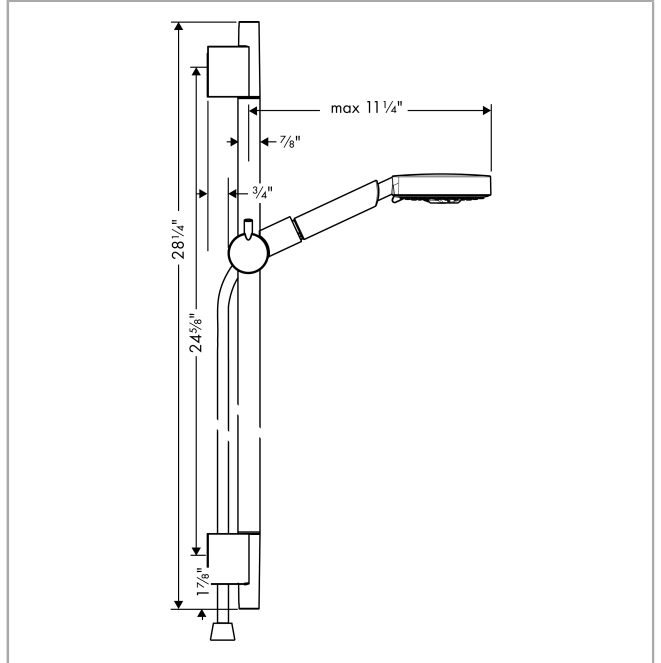

**Raindance S**

**Wallbar Set 120 3-Jet 24", 2.5 GPM**

Finish: **brushed nickel** Part no. : **04266820**

**Description**

**Features**

- Consists of: Handshower, Wallbar, Shower hose, Slider
- Spray modes: RainAir, Whirl, BalanceAir
- Angle-adjustable holder pivots left and right, slides easily and locks in place
- Max. flow: 2.5 GPM (9.5 L/Min)
- Wall mounted: Fastens with screws
- Stand pipe: 28 1/4"
- Shower bar diameter: 7/8"
- Pivot connector prevents hose from tangling

**Item details**

List Price \$ 726.00

**Technology**

**Compliance / Sustainability**

**Product image**

**Scale drawing**

**Raindance S**  
**Wallbar Set 120 3-Jet 24", 2.5 GPM**  
Finish: **brushed nickel** Part no. : **04266820**

Exploded drawing

Year of production: >01/09

**Raindance S**

**Wallbar Set 120 3-Jet 24", 2.5 GPM**

Finish: **brushed nickel** Part no. : **04266820**

**Spare parts list**

Year of production: >01/09

Pos.	Description	Part no.	Price	PU
1	shower hose 1,60 m	28276823	-	1
2	support, assy	97651820	-	1
3	mounting set	96179000	-	1
4	tile-matching-disk 7 mm	97450000	-	1
5	wall support	96275000	-	1
6	handshower	28514821	-	1
7	cover	97709820	-	1
8	washer	88651000	-	1