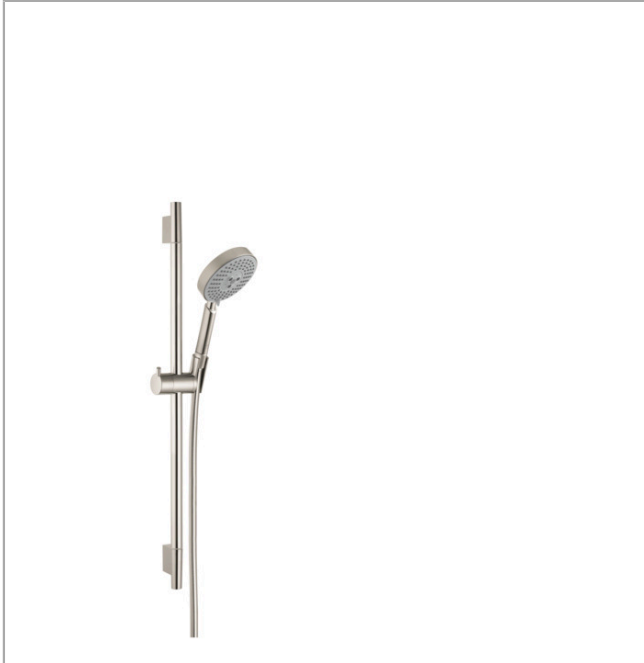

**Raindance S**

**Wallbar Set 120 3-Jet 24", 2.5 GPM**

Finish: **brushed nickel** Part no. : **04266820**

**Description**

**Features**

- Consists of: Handshower, Wallbar, Shower hose, Slider
- Spray modes: RainAir, Whirl, BalanceAir
- Angle-adjustable holder pivots left and right, slides easily and locks in place
- Max. flow: 2.5 GPM (9.5 L/Min)
- Wall mounted: Fastens with screws
- Stand pipe: 28 1/4"
- Shower bar diameter: 7/8"
- Pivot connector prevents hose from tangling

**Item details**

List Price \$ 726.00

**Technology**

**Compliance / Sustainability**

**Product image**

**Scale drawing**

**Raindance S**  
**Wallbar Set 120 3-Jet 24", 2.5 GPM**  
Finish: **brushed nickel** Part no. : **04266820**

Exploded drawing

Year of production: >01/09

**Raindance S**

**Wallbar Set 120 3-Jet 24", 2.5 GPM**

Finish: **brushed nickel** Part no. : **04266820**

**Spare parts list**

Year of production: >01/09

Pos.	Description	Part no.	Price	PU
1	shower hose 1,60 m	28276823	-	1
2	support, assy	97651820	-	1
3	mounting set	96179000	-	1
4	tile-matching-disk 7 mm	97450000	-	1
5	wall support	96275000	-	1
6	handshower	28514821	-	1
7	cover	97709820	-	1
8	washer	88651000	-	1