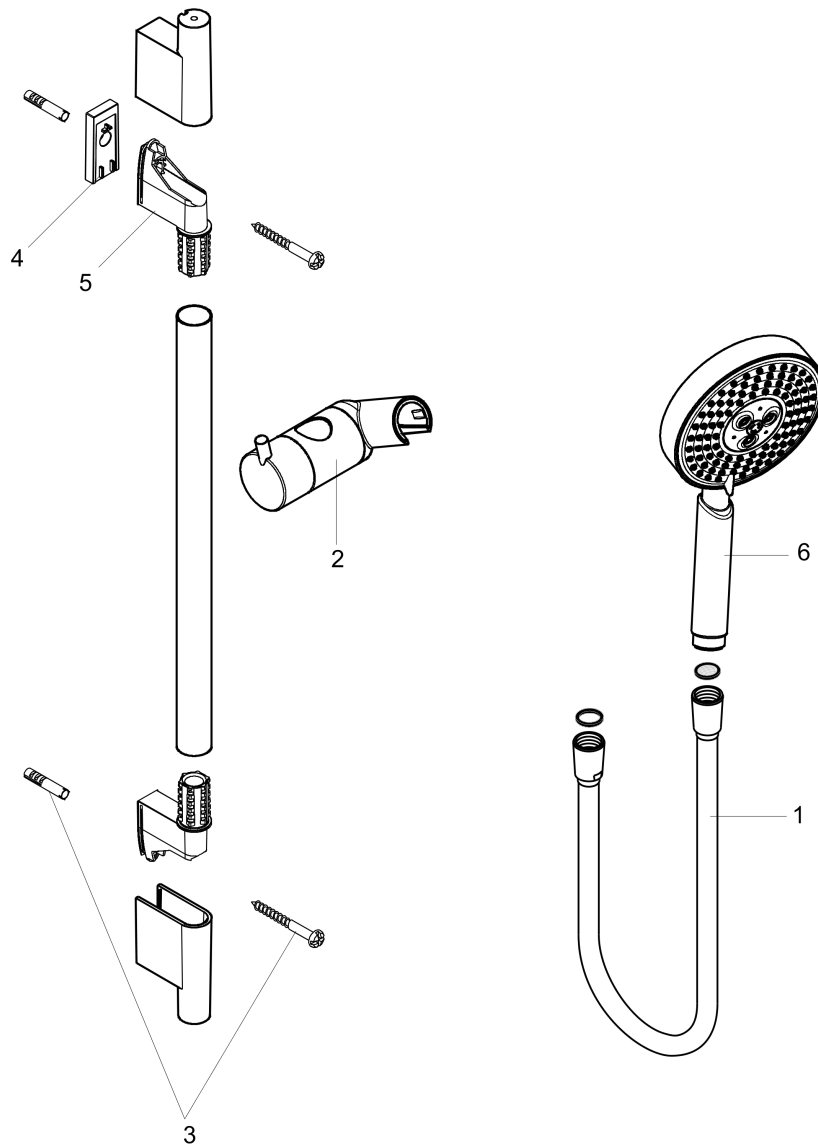

**Raindance S**

**Wallbar Set 120 3-Jet 24", 2.5 GPM**

Finish: **brushed nickel** Part no. : **04266820**

**Description**

**Features**

- Consists of: Handshower, Wallbar, Shower hose, Slider
- Spray modes: RainAir, Whirl, BalanceAir
- Angle-adjustable holder pivots left and right, slides easily and locks in place
- Max. flow: 2.5 GPM (9.5 L/Min)
- Wall mounted: Fastens with screws
- Stand pipe: 28 1/4"
- Shower bar diameter: 7/8"
- Pivot connector prevents hose from tangling

**Item details**

List Price \$ 726.00

**Technology**

**Compliance / Sustainability**

**Product image**

**Scale drawing**

**Raindance S**  
**Wallbar Set 120 3-Jet 24", 2.5 GPM**  
Finish: **brushed nickel** Part no. : **04266820**

Exploded drawing

Year of production: >01/09

**Raindance S**

**Wallbar Set 120 3-Jet 24", 2.5 GPM**

Finish: **brushed nickel** Part no. : **04266820**

**Spare parts list**

Year of production: >01/09

Pos.	Description	Part no.	Price	PU
1	shower hose 1,60 m	28276823	-	1
2	support, assy	97651820	-	1
3	mounting set	96179000	-	1
4	tile-matching-disk 7 mm	97450000	-	1
5	wall support	96275000	-	1
6	handshower	28514821	-	1
7	cover	97709820	-	1
8	washer	88651000	-	1