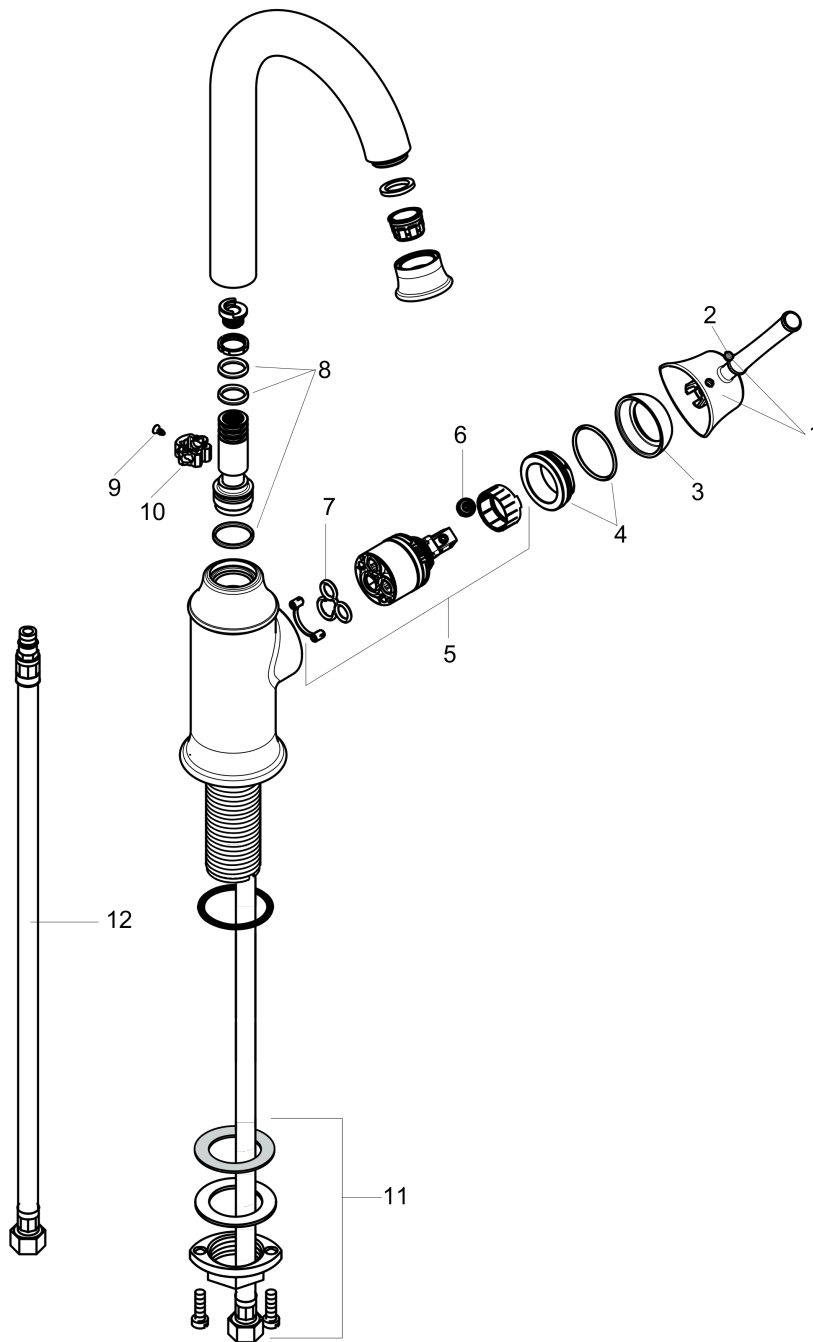

Talis C
Bar Faucet, 1.5 GPM
 Finish: **rubbed bronze** Part no. : **04217920**

Description

Features

- Swivel range 150°
- Aerated spray
- Deck mounted
- Max. flow: 1.5 GPM (5.7 L/Min)
- Ceramic cartridge
- 3/8" connections
- Single lever kitchen mixer, connection hoses, Fastening set, Assembly instructions

Item details

List Price \$ 714.00

Technology

Compliance / Sustainability

Product image

Scale drawing

Talis C
Bar Faucet, 1.5 GPM
 Finish: rubbed bronze

Part no. : 04217920

Exploded drawing

Year of production: >10/18

Talis C

Bar Faucet, 1.5 GPM

Finish: **rubbed bronze**

Part no. : **04217920**

Spare parts list

Year of production: >10/18

Pos.	Description	Part no.	Price	PU
1	handle	95900920	-	1
2	screw cover	96338000	-	1
3	flange	97406920	-	1
4	nut	97209000	-	1
5	cartridge, assy	92730000	-	1
6	locking screw for handle	95140000	-	1
7	seal	95008000	-	1
8	sealing set	92646000	-	1
9	screw	97662000	-	1
10	axialring	97558000	-	1
11	fixing set (Ø 34)	95049000	-	1
12	connection hose 35½" M8x0,75 3/8"	96316001	-	1
a	O-Ring 14x2,5	98189000	-	1
b	O-Ring 32x2	98193000	-	1
c	lever collar	97548000	-	1