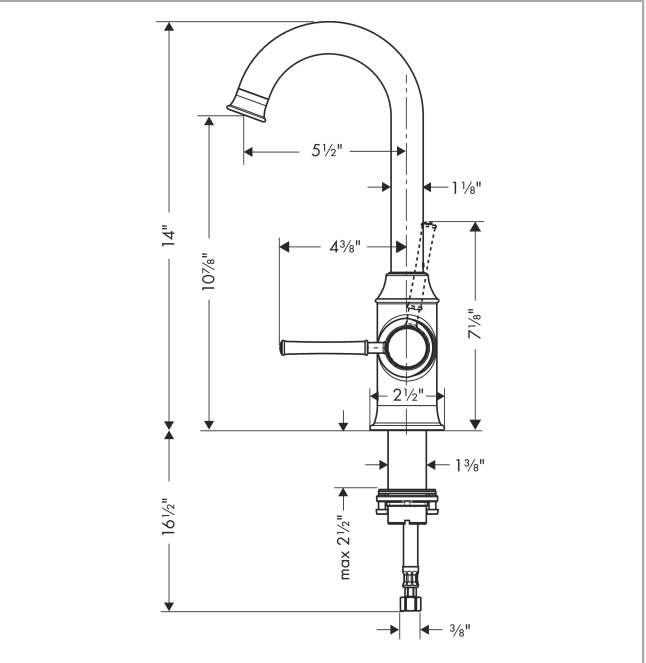

Talis C
Bar Faucet, 1.5 GPM
 Finish: **rubbed bronze** Part no. : **04217920**

Description

Features

- Swivel range 150°
- Aerated spray
- Deck mounted
- Max. flow: 1.5 GPM (5.7 L/Min)
- Ceramic cartridge
- 3/8" connections
- Single lever kitchen mixer, connection hoses, Fastening set, Assembly instructions

Item details

List Price \$ 714.00

Technology

Compliance / Sustainability

Product image

Scale drawing

Talis C
Bar Faucet, 1.5 GPM
 Finish: rubbed bronze

Part no. : 04217920

Exploded drawing

Year of production: >10/18

Talis C

Bar Faucet, 1.5 GPM

Finish: **rubbed bronze**

Part no. : **04217920**

Spare parts list

Year of production: >10/18

Pos.	Description	Part no.	Price	PU
1	handle	95900920	-	1
2	screw cover	96338000	-	1
3	flange	97406920	-	1
4	nut	97209000	-	1
5	cartridge, assy	92730000	-	1
6	locking screw for handle	95140000	-	1
7	seal	95008000	-	1
8	sealing set	92646000	-	1
9	screw	97662000	-	1
10	axialring	97558000	-	1
11	fixing set (Ø 34)	95049000	-	1
12	connection hose 35½" M8x0,75 3/8"	96316001	-	1
a	O-Ring 14x2,5	98189000	-	1
b	O-Ring 32x2	98193000	-	1
c	lever collar	97548000	-	1