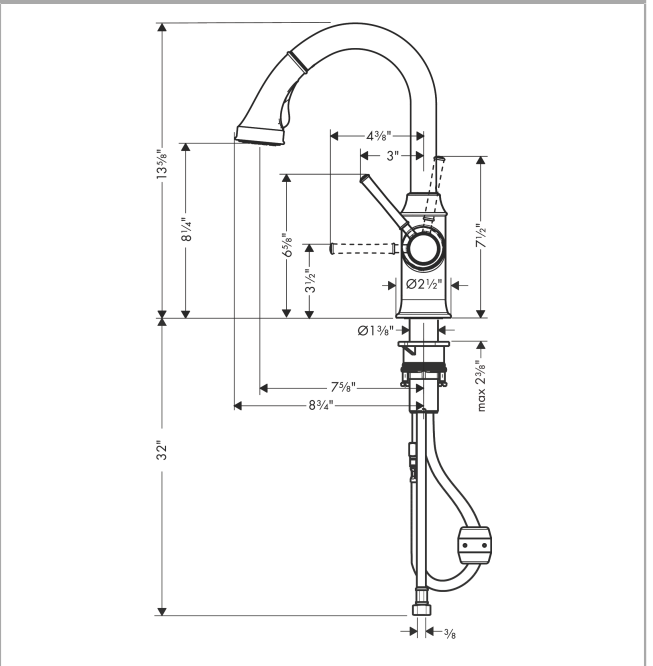

Talis C
Prep Kitchen Faucet, 2-Spray Pull-Down, 1.75 GPM
 Finish: **rubbed bronze** Part no. : **04216920**

Description

Features

- Swivel range 150°
- Aerated spray, needle spray, Shower spray pattern
- Locking spray diverter (reverts to default spray mode upon valve closing)
- MagFit magnetic sprayhead docking
- Deck mounted
- Max. flow: 1.75 GPM (6.6 L/Min)
- Ceramic cartridge
- 3/8" connections
- Integrated double backflow prevention
- Extension length up to 19 5/8" (50cm)
- Single lever kitchen mixer, connection hoses, Fastening set, Assembly instructions

Item details

List Price \$ 1,026.00

Technology

Compliance / Sustainability

Product image

Scale drawing

Talis C
Prep Kitchen Faucet, 2-Spray Pull-Down, 1.75 GPM
 Finish: rubbed bronze Part no. : 04216920

Exploded drawing

Year of production: >11/20

Talis C
Prep Kitchen Faucet, 2-Spray Pull-Down, 1.75 GPM
 Finish: **rubbed bronze** Part no. : **04216920**

Spare parts list

Year of production: >11/20

Pos.	Description	Part no.	Price	PU
1	handle	95900920	-	1
2	screw cover	96338000	-	1
3	flange	95498920	-	1
4	nut	97209000	-	1
5	cartridge, assy	92730000	-	1
6	locking screw for handle	95140000	-	1
7	seal	95008000	-	1
8	spout cpl.	95898920	-	1
9	fixing set (Ø 34)	95049000	-	1
10	weight	98551000	-	1
11	hose 1,50 m	88624000	-	1
12	connection hose 600 mm M10x1	95561000	-	1
13	filter	97735000	-	1
14	handspray	95899920	-	1
15	non return valve	93218000	-	1
16	set of non return valves DW 15	97350000	-	1
18	connection hose 35½" M8x0,75 3/8"	96316001	-	1