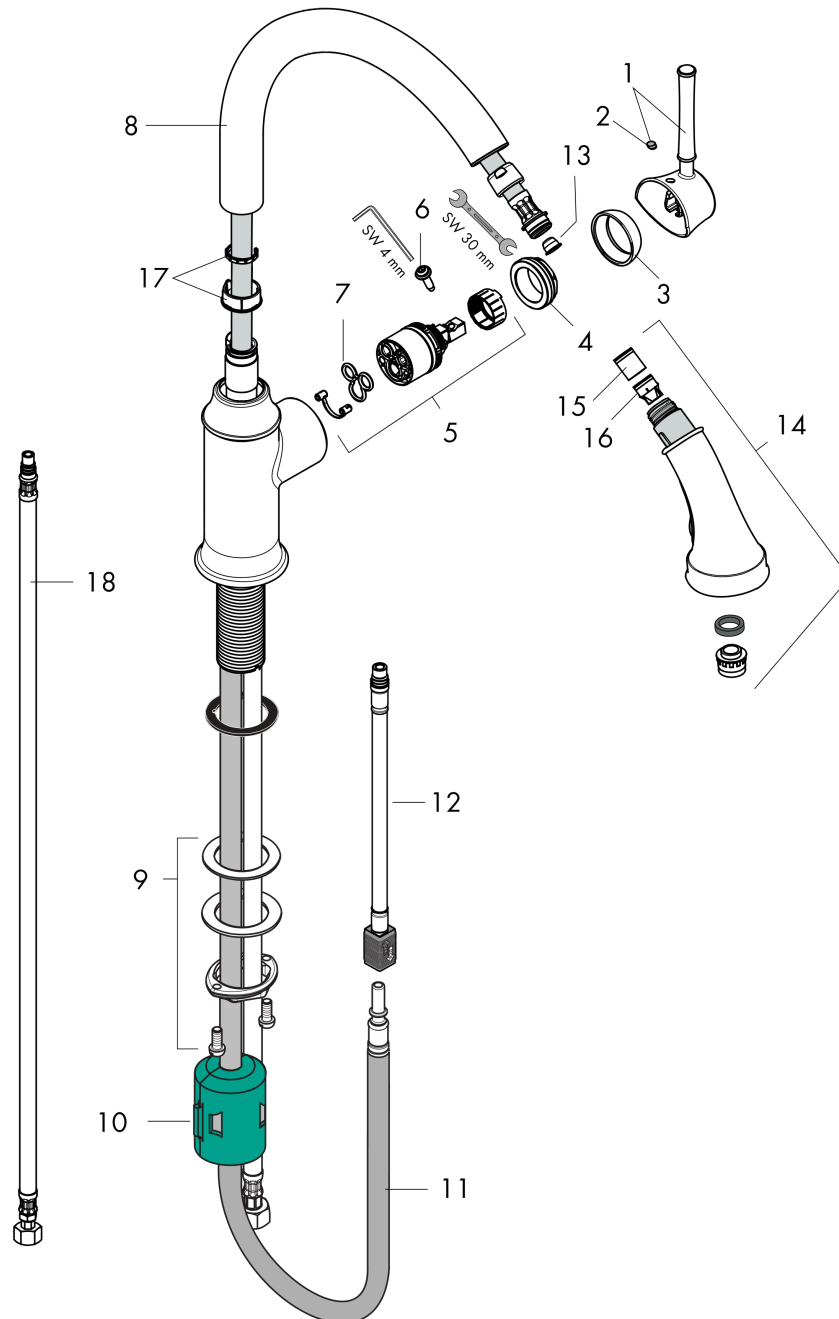

Talis C
Prep Kitchen Faucet, 2-Spray Pull-Down, 1.75 GPM
 Finish: **rubbed bronze** Part no. : **04216920**

Description

Features

- Swivel range 150°
- Aerated spray, needle spray, Shower spray pattern
- Locking spray diverter (reverts to default spray mode upon valve closing)
- MagFit magnetic sprayhead docking
- Deck mounted
- Max. flow: 1.75 GPM (6.6 L/Min)
- Ceramic cartridge
- 3/8" connections
- Integrated double backflow prevention
- Extension length up to 19 5/8" (50cm)
- Single lever kitchen mixer, connection hoses, Fastening set, Assembly instructions

Item details

List Price \$ 1,026.00

Technology

Compliance / Sustainability

Product image

Scale drawing

Talis C
Prep Kitchen Faucet, 2-Spray Pull-Down, 1.75 GPM
 Finish: rubbed bronze Part no. : 04216920

Exploded drawing

Year of production: >11/20

Talis C
Prep Kitchen Faucet, 2-Spray Pull-Down, 1.75 GPM
 Finish: **rubbed bronze** Part no. : **04216920**

Spare parts list

Year of production: >11/20

Pos.	Description	Part no.	Price	PU
1	handle	95900920	-	1
2	screw cover	96338000	-	1
3	flange	95498920	-	1
4	nut	97209000	-	1
5	cartridge, assy	92730000	-	1
6	locking screw for handle	95140000	-	1
7	seal	95008000	-	1
8	spout cpl.	95898920	-	1
9	fixing set (Ø 34)	95049000	-	1
10	weight	98551000	-	1
11	hose 1,50 m	88624000	-	1
12	connection hose 600 mm M10x1	95561000	-	1
13	filter	97735000	-	1
14	handspray	95899920	-	1
15	non return valve	93218000	-	1
16	set of non return valves DW 15	97350000	-	1
18	connection hose 35½" M8x0,75 3/8"	96316001	-	1