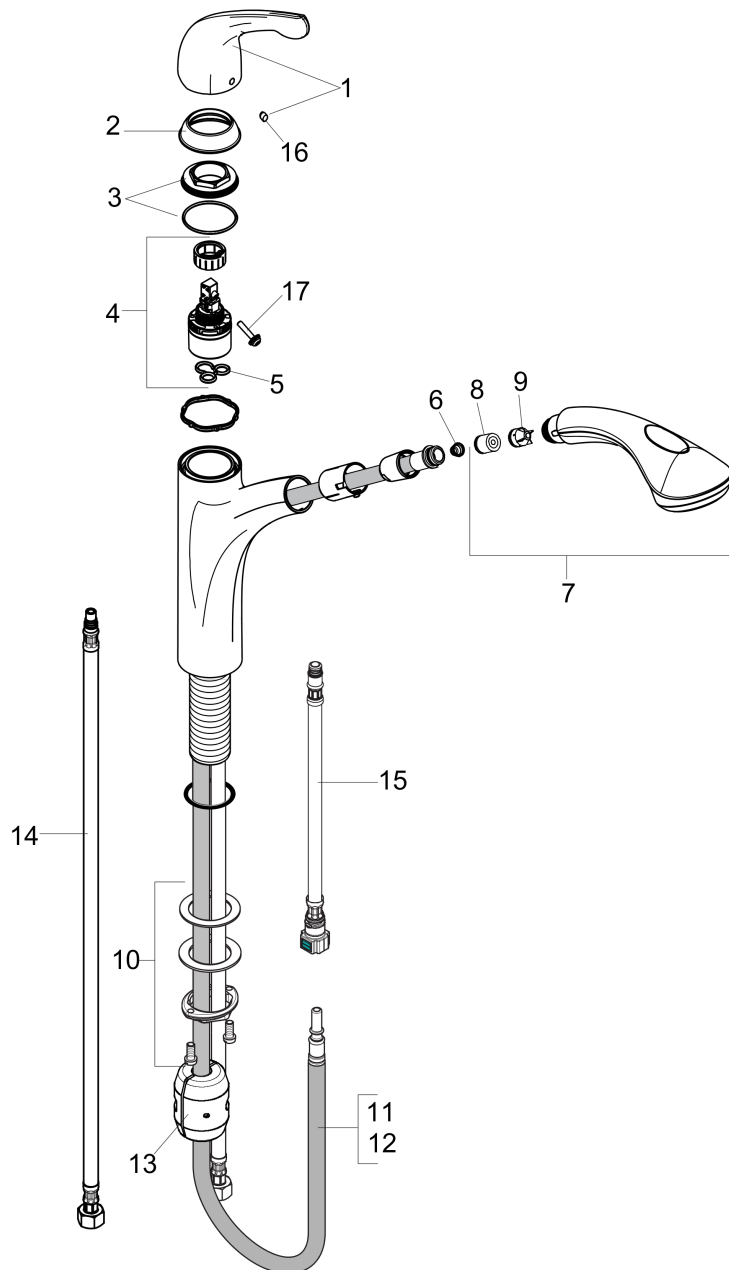

Allegro E
Kitchen Faucet, 2-Spray Pull-Out, 1.75 GPM
 Finishes : **chrome** Part no. : **04076000**

Description

Features

- Swivel range 150°
- Full and needle spray
- Toggle spray diverter
- Single-hole installation
- Flow: 1.75 GPM (6.6 L/Min)
- Ceramic cartridge
- 3/8" connections
- Integrated double backflow prevention

Item details

List Price \$ 549.00

Technology

Compliance

Product image

Scale drawing

Allegro E
Kitchen Faucet, 2-Spray Pull-Out, 1.75 GPM
 Finishes : **chrome** Part no. : **04076000**

Exploded drawing

Year of production: >10/18

Allegro E
Kitchen Faucet, 2-Spray Pull-Out, 1.75 GPM
 Finishes : **chrome** Part no. : **04076000**

Spare parts list

Year of production: >10/18

Pos.	Description	Part no.	Price	PU
1	handle	98597001	-	1
2	flange	96468000	-	1
3	nut	96461000	-	1
4	cartridge, assy	92730000	-	1
5	seal	95008000	-	1
6	filter	97735000	-	1
7	handspray	98598001	-	1
8	non return valve	93218000	-	1
9	set of non return valves DW 15	97350000	-	1
10	fixing set (Ø 34)	95049000	-	1
11	hose 1,25 m	95048000	-	1
12	hose 1,50 m	88624000	-	1
13	weight	98551000	-	1
14	connection hose 35½" M8x0,75 3/8"	96316001	-	1
15	connection hose 600 mm	92264000	-	1
16	screw cover	96338000	-	1
17	locking screw for handle	95140000	-	1