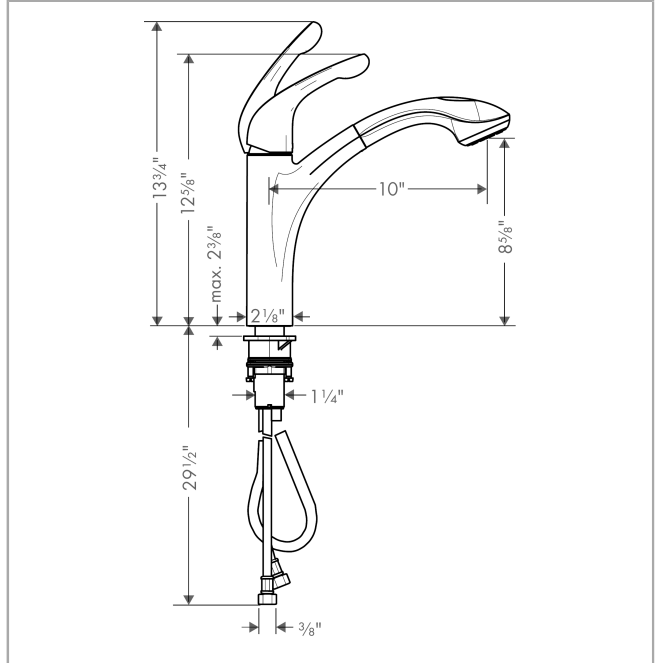

Allegro E
Kitchen Faucet, 2-Spray Pull-Out, 1.75 GPM
 Finishes : **chrome** Part no. : **04076000**

Description

Features

- Swivel range 150°
- Full and needle spray
- Toggle spray diverter
- Single-hole installation
- Flow: 1.75 GPM (6.6 L/Min)
- Ceramic cartridge
- 3/8" connections
- Integrated double backflow prevention

Item details

List Price \$ 549.00

Technology

Compliance

Product image

Scale drawing

Allegro E
Kitchen Faucet, 2-Spray Pull-Out, 1.75 GPM
 Finishes : **chrome** Part no. : **04076000**

Exploded drawing

Year of production: >10/18

Allegro E
Kitchen Faucet, 2-Spray Pull-Out, 1.75 GPM
 Finishes : **chrome** Part no. : **04076000**

Spare parts list

Year of production: >10/18

Pos.	Description	Part no.	Price	PU
1	handle	98597001	-	1
2	flange	96468000	-	1
3	nut	96461000	-	1
4	cartridge, assy	92730000	-	1
5	seal	95008000	-	1
6	filter	97735000	-	1
7	handspray	98598001	-	1
8	non return valve	93218000	-	1
9	set of non return valves DW 15	97350000	-	1
10	fixing set (Ø 34)	95049000	-	1
11	hose 1,25 m	95048000	-	1
12	hose 1,50 m	88624000	-	1
13	weight	98551000	-	1
14	connection hose 35½" M8x0,75 3/8"	96316001	-	1
15	connection hose 600 mm	92264000	-	1
16	screw cover	96338000	-	1
17	locking screw for handle	95140000	-	1