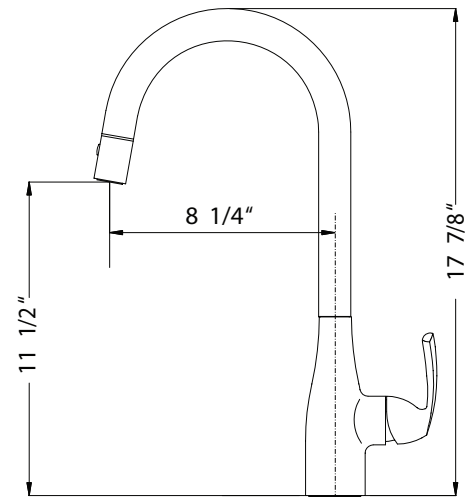

**QUANTUM SERIES**

**Pull Down Kitchen Faucet**

- Model QUPD-1000-PC** : Polished Chrome  
**QUPD-1000-BN** : Brushed Nickel  
**QUPD-1000-OB** : Oil Rubbed Bronze

QUPD-1000

**FEATURES**

- Contemporary solid brass body
- Lightweight pull down with dual function spray/stream hand spray
- Easy clean removable Aerator
- Extendable hose reaches all edges of sink and beyond. 20+ inches
- 90° Forward action handle will not hit backsplash
- Ceramic Disc Cartridge - Lifetime Warranty
- Available in 3 finish options
- Sleek High Profile Faucet handles large kitchenware
- Oversized deck mounting locknut for ease of installation
- Hybrid stainless steel and nylon hoses for increased durability and flexibility
- All HamatUSA faucets are ICC certified to meet or exceed US State and Federal plumbing codes and low lead safety standards
- Limited Lifetime Warranty