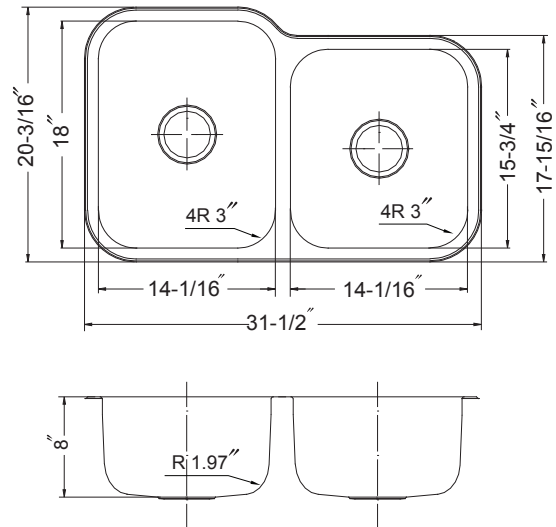

Vitality Collection

Undermount 60/40 Double Bowl

Model **VIT-3221DR** as shown

VIT-3221DL small bowl left

VIT-3221DR

FEATURES

- Premium grade T-304 stainless steel
- 8" depth • 20 gauge
- StoneShield undercoating over Sound Deadening pad
- Spexedge
- Lustrous satin with highlighted rim
- Fits 36" sink base
- 3-1/2" drain opening
- Supplied with cutout template, fasteners and instructions
- Complies with ASME A112.19.3-2008, cUPC®
- Lifetime Limited Warranty

ASME A112.19.3-2008

OPTIONAL ACCESSORIES

Bottom Grid: SWG-1214 & SWG-1215

Cutting Board : CUT-1517

Strainer: BAS-2000-SS

OVERALL DIMENSIONS	EACH BOWL	CUTOUT SIZE	PACKAGING*	WEIGHT*
31-1/2" x 20-3/16"	14-1/16" x 18" 14-1/16" x 15-3/4"	See Template	1/16/20 pcs.	18/320/340 lbs.

*Standard packaging: Single boxed /Pallet of single boxed/Pallet of bulk pack.
All dimensions are in inches. Specifications subject to change without notice.

Project/Job name _____

Architect/Engineer _____