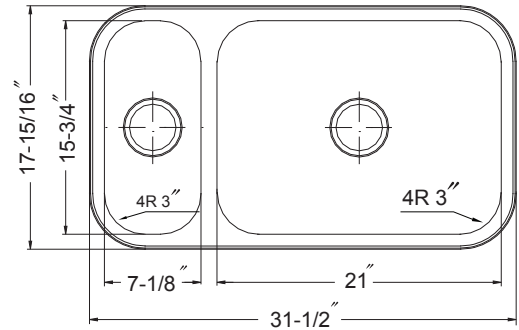

### Undermount 80/20 Double Bowl

Model **VIT-3218DL** (Reversible)

VIT-3218DL

#### FEATURES

- Premium grade T-304 stainless steel
- 5-1/2" & 8" depth • 20 gauge
- StoneShield undercoating over Sound Deadening pad
- Spexedge
- Lustrous satin with highlighted rim
- Fits 36" sink base • 3-1/2" drain opening
- Supplied with cutout template, fasteners and instructions
- Complies with ASME A112.19.3-2008, cUPC®
- Lifetime Limited Warranty

#### OPTIONAL ACCESSORIES

Bottom Grid: SWG-715 & SWG-2014    Rinsing Basket: RIN-20156  
 Cutting Board : CUT-1417                      Strainer: BAS-2000-SS  
 Colander : COL-8156

| OVERALL DIMENSIONS  | EACH BOWL                         | CUTOUT SIZE  | PACKAGING*   | WEIGHT*         |
|---------------------|-----------------------------------|--------------|--------------|-----------------|
| 31-1/2" x 17-15/16" | 7-1/8" x 15-3/4"<br>21" x 15-3/4" | See Template | 1/16/20 pcs. | 17/310/320 lbs. |