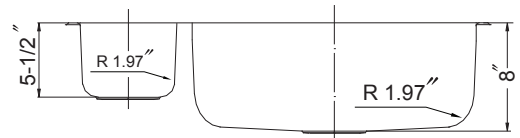

Vitality Collection

Undermount 80/20 Double Bowl

Model **VIT-3218DL** (Reversible)

VIT-3218DL

FEATURES

- Premium grade T-304 stainless steel
- 5-1/2" & 8" depth • 20 gauge
- StoneShield undercoating over Sound Deadening pad
- Spexedge
- Lustrous satin with highlighted rim
- Fits 36" sink base • 3-1/2" drain opening
- Supplied with cutout template, fasteners and instructions
- Complies with ASME A112.19.3-2008, cUPC®
- Lifetime Limited Warranty

ASME A112.19.3-2008

OPTIONAL ACCESSORIES

Bottom Grid: SWG-715 & SWG-2014   Rinsing Basket: RIN-20156
Cutting Board : CUT-1417   Strainer: BAS-2000-SS
Colander : COL-8156

OVERALL DIMENSIONS	EACH BOWL	CUTOUT SIZE	PACKAGING*	WEIGHT*
31-1/2" x 17-15/16"	7-1/8" x 15-3/4" 21" x 15-3/4"	See Template	1/16/20 pcs.	17/310/320 lbs.

*Standard packaging: Single boxed /Pallet of single boxed/Pallet of bulk pack.
All dimensions are in inches. Specifications subject to change without notice.

Project/Job name _____

Architect/Engineer _____

Contractor _____

Model _____ Q'ty _____

Notes _____

Installation profile