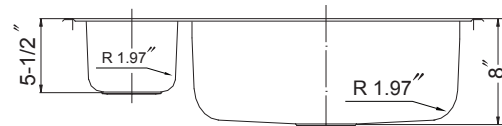

#### FEATURES

- Premium grade T-304 stainless steel
- 5-1/2" & 8" depth • 20 gauge
- StoneShield undercoating over Sound Deadening pad
- Lustrous satin with highlighted rim
- Fits 36" sink base
- 3-1/2" drain opening
- Supplied with fasteners and instructions
- Complies with ASME A112.19.3-2008, cUPC®
- Lifetime Limited Warranty

#### OPTIONAL ACCESSORIES

Bottom Grid: SWG-715 & SWG-2014    Rinsing Basket: RIN-20156  
Cutting Board : CUT-1417                      Strainer: BAS-2000-SS  
Colander : COL-8156

OVERALL DIMENSIONS	EACH BOWL	CUTOUT SIZE	PACKAGING*	WEIGHT*
33" x 22"	7-1/8" x 15-3/4" 21" x 15-3/4"	32-1/4" x 21-1/4"	1/16/20 pcs.	17/310/330 lbs.