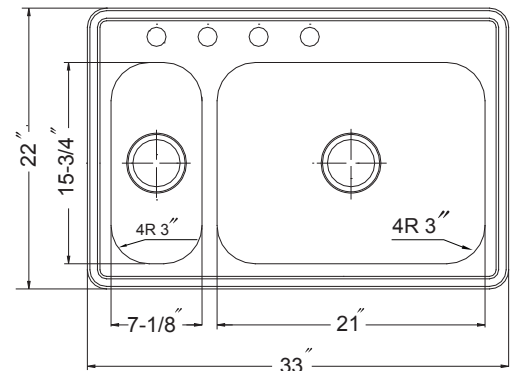

#### FEATURES

- Premium grade T-304 stainless steel
- 5-1/2" & 8" depth • 20 gauge
- StoneShield undercoating over Sound Deadening pad
- Lustrous satin with highlighted rim
- Fits 36" sink base
- 3-1/2" drain opening
- Supplied with fasteners and instructions
- Complies with ASME A112.19.3-2008, cUPC®
- Lifetime Limited Warranty

#### OPTIONAL ACCESSORIES

Bottom Grid: SWG-715 & SWG-2014    Rinsing Basket: RIN-20156  
Cutting Board : CUT-1417                      Strainer: BAS-2000-SS  
Colander : COL-8156

OVERALL DIMENSIONS	EACH BOWL	CUTOUT SIZE	PACKAGING*	WEIGHT*
33" x 22"	7-1/8" x 15-3/4" 21" x 15-3/4"	32-1/4" x 21-1/4"	1/16/20 pcs.	17/310/330 lbs.