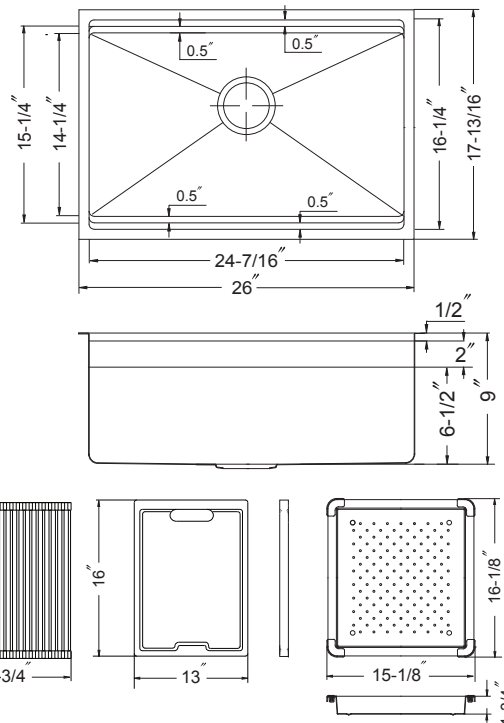

Rendezvous Collection
10mm Radius Undermount
Large Single Bowl
 Sliding Dual Platforms System
Model : REN-2618S

FEATURES

- Premium grade T-304 stainless steel
- 9" depth • 18 gauge
- Totalguard+ insulation
- Brushed satin, rear-set drain
- 3-1/2" drain opening
- Fits 30" sink base
- Supplied with cutout template, fasteners and instructions
- Includes : Wood Cutting Board, Drying Tray, Multi-Purpose Roll-Up Mat, Bottom grid, Stainless Steel Basket Strainer.
- Lifetime Limited Warranty

REN-2618S

OPTIONAL ACCESSORIES

- Bottom Grid: SWG-3014 Drying Tray: DRY-1617
 Cutting Board : CUT-1316 Roll-Up Mat: ROL-1416
 Strainer: BAS-2000-SS

OVERALL DIMENSIONS	EACH BOWL	CUTOUT SIZE	PACKAGING*	WEIGHT*
26" x 17-13/16"	24-7/16" x 14-1/4"	See Template	1/12 pcs.	32/424 lbs.