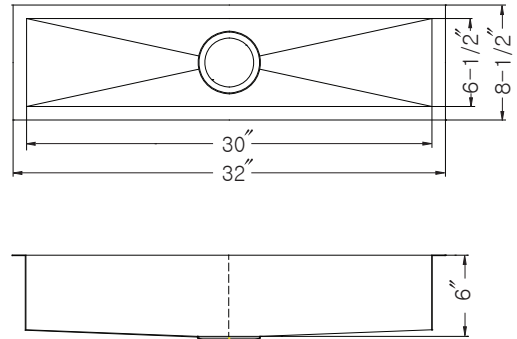

Prizm Trough Collection

Zero Radius Undermount Trough Bar/Prep Bowl

Model PRI-329BT

FEATURES

- Premium grade T-304 stainless steel
- 6" depth • 18 gauge
- Totalguard+ insulation
- True zero radius ledge and bottom
- Brushed satin • 3-1/2" drain opening
- Fits 36" sink base
- Supplied with cutout template, fasteners and instructions
- cUPC® Listed
- Lifetime Limited Warranty

PRI-329BT

OPTIONAL ACCESSORIES

- Strainer: BAS-2000-SS
- Wire rack : SWR-129

OVERALL DIMENSIONS	EACH BOWL	CUTOUT SIZE	PACKAGING*	WEIGHT*
32" x 8-1/2"	30" x 6-1/2"	See Template	1/16 pcs.	20/350 lbs.

*Standard packaging: Single boxed /Pallet of single boxed.
All dimensions are in inches. Specifications subject to change without notice.