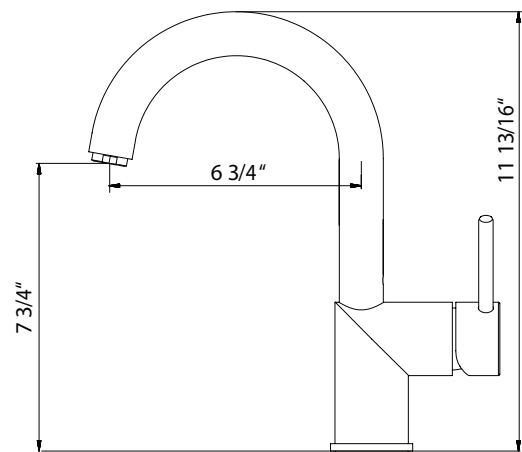

GAL SERIES

Bar Faucet with Rotating Spout

- Model** GABA-4000-PC : Polished Chrome
 GABA-4000-BN : Brushed Nickel
 GABA-4000-OB : Oil Rubbed Bronze

GABA-4000

FEATURES

- Solid brass body construction
- Easy clean removable Aerator
- Extendable hose reaches all edges of sink and beyond. 20+ inches
- Forward action with 15° rear limited handle will not hit backsplash
- Ceramic Disc Cartridge - Lifetime Warranty
- Available in 3 finish options
- Oversized deck mounting locknut for ease of installation
- Nylon hoses for increased durability and flexibility
- All HamatUSA faucets are ICC certified to meet or exceed US State and Federal plumbing codes and low lead safety standards
- Limited Lifetime Warranty