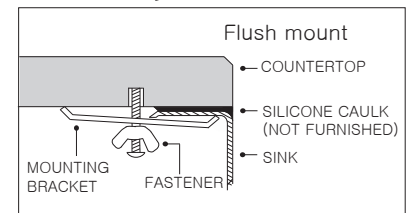

Installation profile

Project/Job name _____

Architect/Engineer _____

Contractor _____

Model _____ Q'ty _____

Notes _____