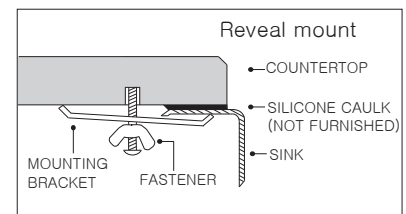

Installation profile

Project/Job name _____

Architect/Engineer _____

Contractor _____

Model _____ Q'ty _____

Notes _____