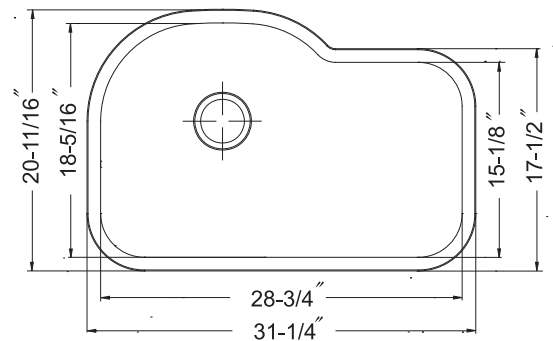

CeraSteel Collection

Porcelain Enamel Steel Offset Single Bowl Model

CER-3221S-WH - White CER-3221S-BQ - Biscuit
 CER-3221S-ES - Espresso CER-3221S-NB - Navy Blue
 CER-3221S-BL - Black CER-3221S-MT - Mint
 CER-3221S-LE - Lemon CER-3221S-SL - Slate

CER-3221S

FEATURES

- Non-porous glossy surface
- 9" depth, 3-1/2" drain opening
- Chip, crack and scratch resistant
- 8 distinctive colors
- Double baked at 1500°F
- Sound absorbing foam pad
- Easy undermount installation
- Fits 36" sink base
- Supplied with cutout template, fasteners and instructions
- 10 year Limited Warranty

OPTIONAL COLORS

Color variations possible due to printing constraints.

OPTIONAL ACCESSORIES

Bottom Grid: SWG-27170FS
 Strainer : BAS-2000-SS

OVERALL DIMENSIONS	EACH BOWL	CUTOUT SIZE	PACKAGING*	WEIGHT*
31-1/4" x 20-11/16"	28-3/4" x 18-5/16"	See Template	1/16 pcs.	27/480lbs.