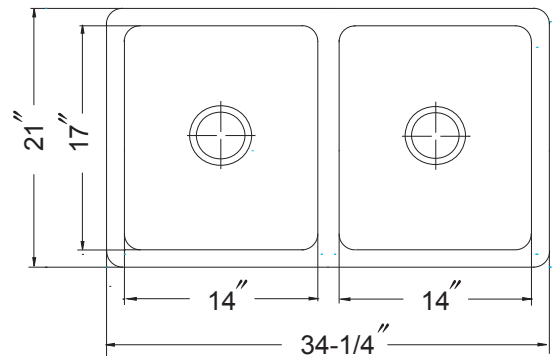

Breckenridge Copper
Hand-Hammered Copper and Pewter Sinks

Chalet Chef Hammered Copper Undermount Double Bowl
Model BRE-3521DU-AC

FEATURES

- Beautifully appointed flexibility
- 34-1/4" x 21" overall
- 14" x 17" x 9" depth each compartment
- 3-1/2" drain opening
- Antique copper finish
- Fit 36" cabinet

Installation information

Your Hammerwerks® Hand-Hammered Copper sink is individually hand-crafted and not the product of assembly-line specifications. Every sink is unique and therefore a variance of approximately 1/4" in dimensions is usual. We recommend receiving your specific sink and measuring before cutting your countertop to ensure proper fit.

OVERALL DIMENSIONS	EACH BOWL	CUTOUT SIZE	PACKAGING*	WEIGHT*
34-1/4" x 21"	14" x 17"	See Template	1/12 pcs.	36/480 lbs.

*Standard packaging: Single boxed /Pallet of single boxed.
All dimensions are in inches. Specifications subject to change without notice.