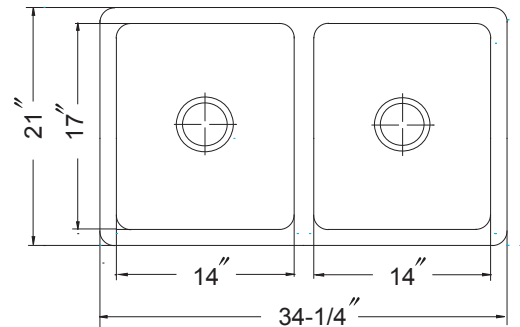

#### FEATURES

- Perfectly suited for rustic-look kitchen design
- 34-1/4" x 21" overall
- 14" x 17" x 9" depth each compartment
- 3-1/2" drain opening
- Antique copper finish
- Requires custom base cabinet

#### Installation information

Your Hammerwerks® Hand-Hammered Copper sink is individually hand-crafted and not the product of assembly-line specifications. Every sink is unique and therefore a variance of approximately 1/4" in dimensions is usual. We recommend receiving your specific sink and measuring before cutting your countertop to ensure proper fit.

| OVERALL DIMENSIONS | EACH BOWL | CUTOUT SIZE  | PACKAGING* | WEIGHT*     |
|--------------------|-----------|--------------|------------|-------------|
| 34-1/4" x 21"      | 14" x 17" | See Template | 1/12 pcs.  | 40/520 lbs. |