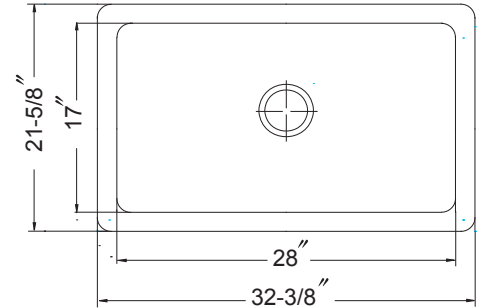

Breckenridge Copper
Hand-Hammered Copper and Pewter Sinks

Chalet Chef Hammered Copper Undermount Single Bowl
Model BRE-3322SU-AC

FEATURES

- Spacious single bowl design
- 32-3/8" x 21-5/8" overall
- 28" x 17" x 9" depth compartment
- 3-1/2" drain opening
- Antique copper finish
- Fit 36" cabinet

Installation information

Your Hammerwerks® Hand-Hammered Copper sink is individually hand-crafted and not the product of assembly-line specifications. Every sink is unique and therefore a variance of approximately 1/4" in dimensions is usual. We recommend receiving your specific sink and measuring before cutting your countertop to ensure proper fit.

OVERALL DIMENSIONS	EACH BOWL	CUTOUT SIZE	PACKAGING*	WEIGHT*
32-3/8" x 21-5/8"	28" x 17"	See Template	1/12 pcs.	36/480 lbs.

*Standard packaging: Single boxed /Pallet of single boxed.
All dimensions are in inches. Specifications subject to change without notice.