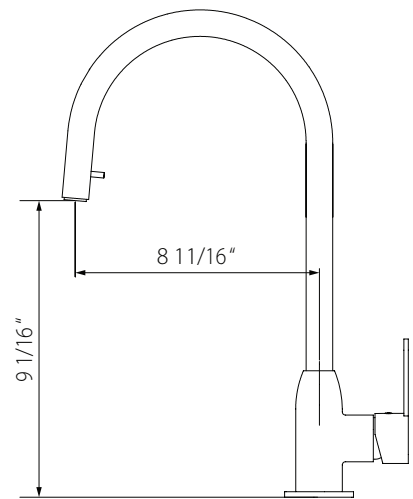

APEX SERIES

Pull Down Kitchen Faucet with Concealed Hand Spray

Model APPD-2000 PC : Polished Chrome
APPD-2000 BN : Brushed Nickel

APPD-2000

FEATURES

- All Solid brass construction
- Concealed, seamless pull down solid brass hand spray
- Easy clean removable Aerator
- Extendable hose reaches all edges of sink and beyond. 20+ inches
- 90° forward action temperature control handle will not hit backsplash
- Ceramic Disc Cartridge - Lifetime Warranty
- Dual function spray head
- Oversized deck mounting locknut for ease of installation
- Nylon hoses for increased durability and flexibility
- QuickConnect system designed for secure and easy installation
- All HamatUSA faucets are ICC certified to meet or exceed US State and Federal plumbing codes and low lead safety standards
- Limited Lifetime Warranty