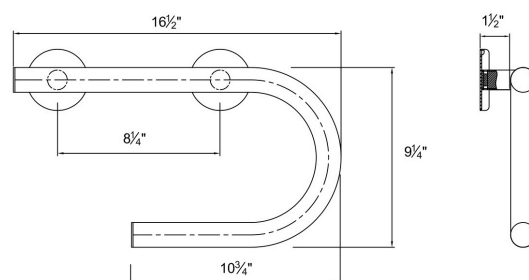

Application Use:

Architectural

Commercial

Institutional

Residential

Specifications

The Designer Toilet Paper Holder Grab Bar is manufactured using high quality 18 gauge 1.25" diameter 304 stainless steel. Convenient mounting flange post with set screws allow for easy flange access during installation yet preserving the clean finished look of the concealed flange cover. Using a wingit compatible flange base and 5 optional screw hole ports makes locating on a stud or hollow wall even easier than ever. 4 hollow wall togglers included with every bar. The Bilanx Bath Collection is designed, built, and tested to 500lbs exceeding HUD, FHA, VA, ADA, ANSI and other federal, provincial, and local codes. *Grab Bars can only be as strong as what they are mounted to. It is imperative when installing any safety product to consult with a qualified contractor to insure you have sufficient backing.

The Bilanx Bath Collection

All Designer Toilet Paper Holder Grab Bars ship complete with easy to follow instructions, mounting hardware for stud framing & hollow walls. The Bilanx Bath Collection has been designed, built, and tested to 500lbs. The Designer Toilet Paper Holder Grab Bar comes in 3 standard finishes and is available in either a right hand or left hand orientation.

HH-2030RHPC POLISHED CHROME

HH-2030RHBN BRUSHED NICKEL

HH-2030RHORB OIL RUBBED BRONZE

Change RH to LH for Left Hand Orientation.

Custom Finishes Available Upon Request

(Right Hand Shown)

Easy to mount flange!
3 Set Screws on post allow pre-mounting
to the wall before attaching the bar.