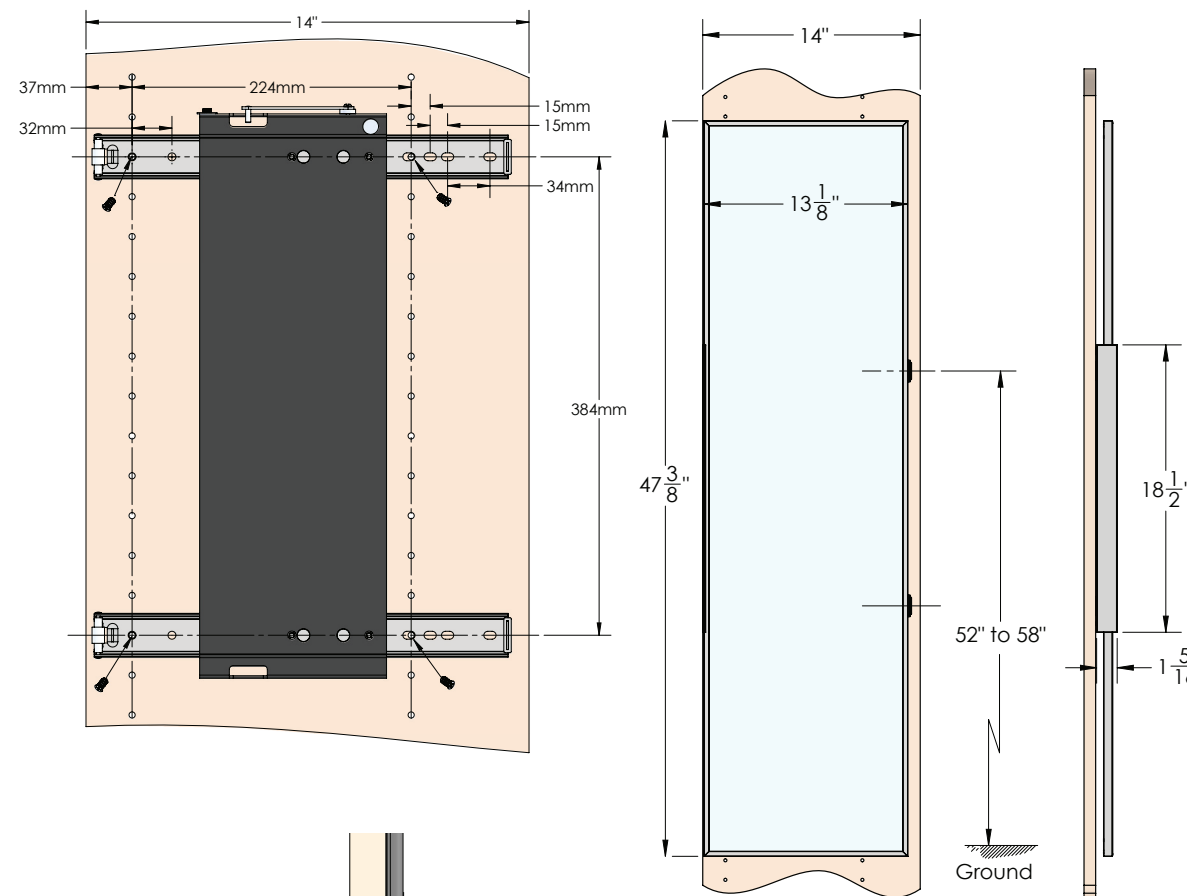

**ELITE**  
closet mirror

300.3410.xxx

**FEATURES**

Extends and swings into a variety of positions

- The slim-profile frame requires about an inch of space when retracted

- Full-frame design with handle provides a clean, smooth look with minimal edges

- 3 adjustable opening positions & ability to mount to side panel with only 4 screws

**DIMENSIONS**

**SPECS**

300.3410.xxx<sup>[finish]</sup>

**HEIGHT:**  
48"

**WIDTH:**  
13 1/8"

**FINISH:**

- For desired mirror position, place bracket in one of three holes:**
1. First hole next to bracket > 90° of rotation
  2. Second (middle) hole, 90° of rotation
  3. Third (last) hole, < 90° of rotation

**FINISHED PRODUCT**

**OPTIONS**