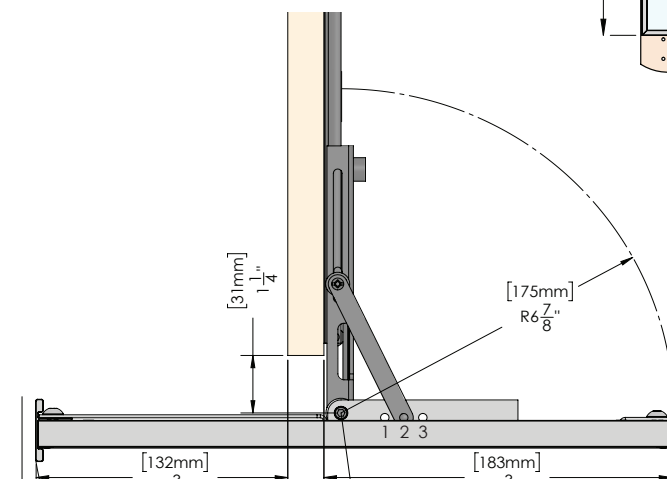

**ELITE**  
closet mirror

300.3410.xxx

**FEATURES**

Extends and swings into a variety of positions

- The slim-profile frame requires about an inch of space when retracted

- Full-frame design with handle provides a clean, smooth look with minimal edges

- 3 adjustable opening positions & ability to mount to side panel with only 4 screws

**DIMENSIONS**

**SPECS**

300.3410.xxx<sup>[finish]</sup>

**HEIGHT:**  
48"

**WIDTH:**  
13 1/8"

**FINISH:**

- For desired mirror position, place bracket in one of three holes:**
1. First hole next to bracket > 90° of rotation
  2. Second (middle) hole, 90° of rotation
  3. Third (last) hole, < 90° of rotation