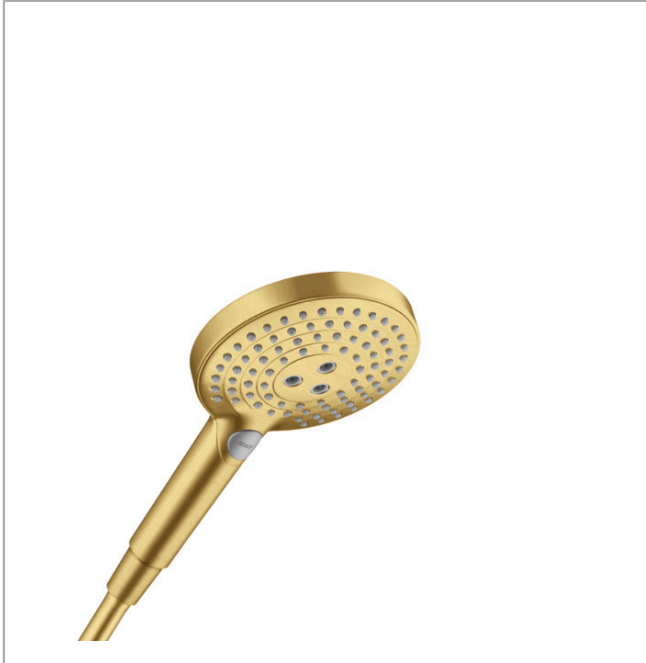

Raindance Select S
Handshower 120 3-Jet PowderRain, 2.5 GPM
 Finishes : **brushed gold optic** Part no. : **26037251**

Description

Features

- Spray modes: PowderRain, Rain, Whirl
- Select button for comfortable alternation of spray modes
- Flow: 2.5 GPM (9.5 L/Min)

Item details

List Price \$ 207.00

Technology

Compliance

Product image

Scale drawing