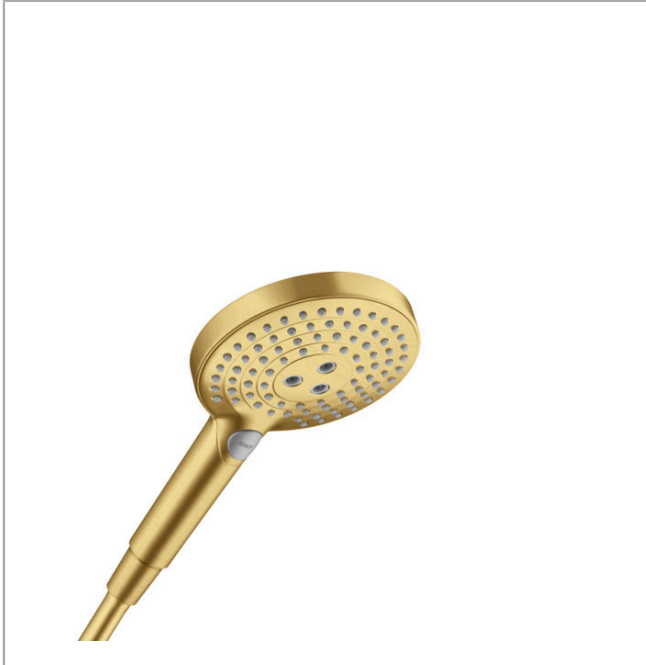

**Raindance Select S**  
**Handshower 120 3-Jet PowderRain, 1.75 GPM**  
 Finishes : **brushed gold optic** Part no. : **26036251**

**Description**

**Features**

- Spray modes: PowderRain, Rain, Whirl
- Select button for comfortable alternation of spray modes
- Flow: 1.75 GPM (6.6 L/Min)

**Item details**

List Price \$ 207.00

**Technology**

**Compliance**

**Product image**

**Scale drawing**