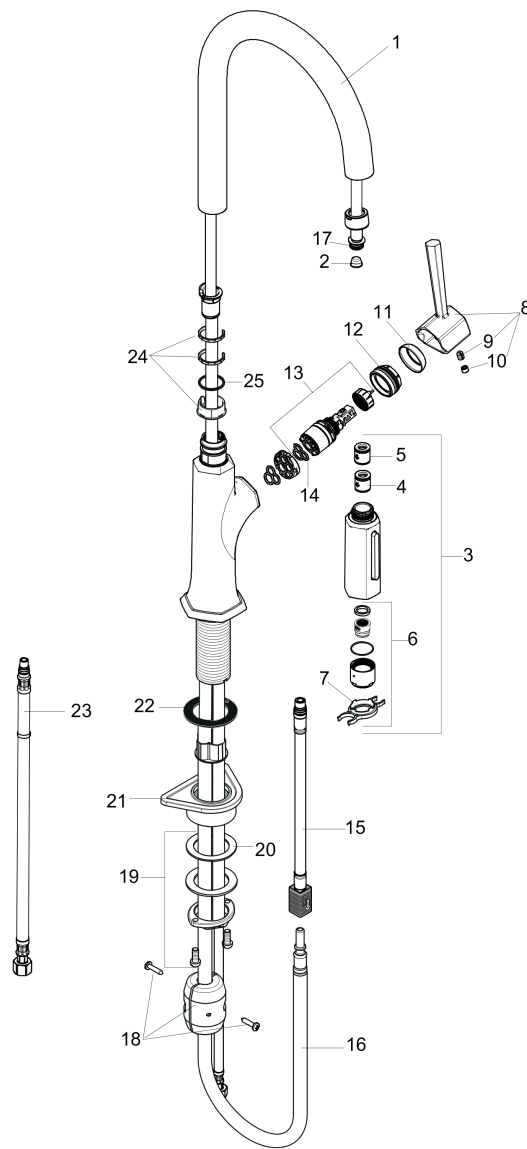

Locarno
Prep Kitchen Faucet, 2-Spray Pull-Down, 1.75 GPM
 Finishes : **chrome** Part no. : **04853000**

Description

Features

- Swivel range 150°
- Aerated spray, needle spray
- Toggle spray diverter
- MagFit magnetic sprayhead docking
- deck mounted
- Flow: 1.75 GPM (6.6 L/Min)
- Ceramic cartridge
- Integrated double backflow prevention

Item details

List Price \$ 535.00

Technology

Compliance

Product image

Scale drawing

Locarno
Prep Kitchen Faucet, 2-Spray Pull-Down, 1.75 GPM
 Finishes : **chrome** Part no. : **04853000**

Exploded drawing

Year of production: >02/21

Locarno

Prep Kitchen Faucet, 2-Spray Pull-Down, 1.75 GPM

Finishes : **chrome** Part no. : **04853000**

Spare parts list

Year of production: >02/21

Pos.	Description	Part no.	Price	PU
1	spout cpl.	93159000	-	1
2	filter	97735000	-	1
3	handspray	93887001	-	1
4	set of non return valves DW 15	94074000	-	1
5	non return valve	93218000	-	1
6	spray former	93342000	-	1
7	service tool	95910000	-	1
8	handle	93885000	-	1
9	hollow set screw M6x8	97810000	-	1
10	screw cover	95704000	-	1
11	flange	98863000	-	1
12	nut	93886000	-	1
13	cartridge, assy	95973001	-	1
14	seal	98865000	-	1
15	hose	93744000	-	1
16	hose 1,50 m	95507000	-	1
17	O-ring 11x2	98127000	-	1
18	weight	92500000	-	1
19	fixing set (special)	93253000	-	1
20	lever collar	97548000	-	1
21	support	97523000	-	1
22	seal	92582000	-	1
23	connection hose 35½" M8x0,75 3/8"	96316001	-	1
24	set of lever collars	98365000	-	1
25	O-ring 21x2,5	98211000	-	1