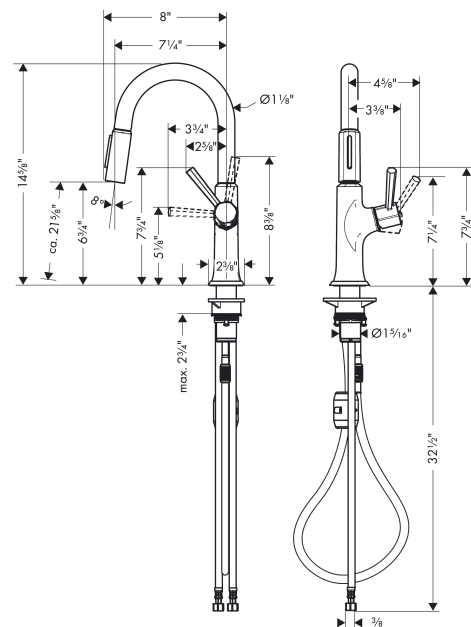

Locarno
Prep Kitchen Faucet, 2-Spray Pull-Down, 1.75 GPM
 Finishes : **chrome** Part no. : **04853000**

Description

Features

- Swivel range 150°
- Aerated spray, needle spray
- Toggle spray diverter
- MagFit magnetic sprayhead docking
- deck mounted
- Flow: 1.75 GPM (6.6 L/Min)
- Ceramic cartridge
- Integrated double backflow prevention

Item details

List Price \$ 535.00

Technology

Compliance

Product image

Scale drawing

Locarno
Prep Kitchen Faucet, 2-Spray Pull-Down, 1.75 GPM
 Finishes : **chrome** Part no. : **04853000**

Exploded drawing

Year of production: >02/21

Locarno

Prep Kitchen Faucet, 2-Spray Pull-Down, 1.75 GPM

Finishes : **chrome** Part no. : **04853000**

Spare parts list

Year of production: >02/21

Pos.	Description	Part no.	Price	PU
1	spout cpl.	93159000	-	1
2	filter	97735000	-	1
3	handspray	93887001	-	1
4	set of non return valves DW 15	94074000	-	1
5	non return valve	93218000	-	1
6	spray former	93342000	-	1
7	service tool	95910000	-	1
8	handle	93885000	-	1
9	hollow set screw M6x8	97810000	-	1
10	screw cover	95704000	-	1
11	flange	98863000	-	1
12	nut	93886000	-	1
13	cartridge, assy	95973001	-	1
14	seal	98865000	-	1
15	hose	93744000	-	1
16	hose 1,50 m	95507000	-	1
17	O-ring 11x2	98127000	-	1
18	weight	92500000	-	1
19	fixing set (special)	93253000	-	1
20	lever collar	97548000	-	1
21	support	97523000	-	1
22	seal	92582000	-	1
23	connection hose 35½" M8x0,75 3/8"	96316001	-	1
24	set of lever collars	98365000	-	1
25	O-ring 21x2,5	98211000	-	1