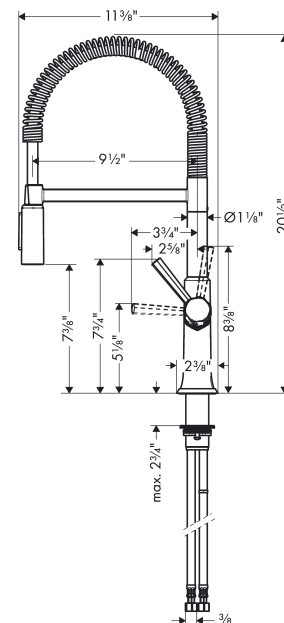

Locarno
Semi-Pro Kitchen Faucet, 2-Spray, 1.75 GPM
 Finishes : **steel optic** Part no. : **04851800**

Description

Features

- Swivel range 360°
- Aerated spray, needle spray
- Toggle spray diverter
- deck mounted
- Flow: 1.75 GPM (6.6 L/Min)
- Ceramic cartridge
- Integrated double backflow prevention

Item details

List Price \$ 787.00

Technology

Compliance

Product image

Scale drawing

Locarno
Semi-Pro Kitchen Faucet, 2-Spray, 1.75 GPM
 Finishes : **steel optic** Part no. : **04851800**

Exploded drawing

Year of production: >02/21

Locarno

Semi-Pro Kitchen Faucet, 2-Spray, 1.75 GPM

Finishes : **steel optic** Part no. : **04851800**

Spare parts list

Year of production: >02/21

Pos.	Description	Part no.	Price	PU
1	filter	97735000	-	1
2	screw	97662000	-	1
3	axialring	97558000	-	1
4	O-ring 17x2,5	98387000	-	1
5	non return valve	93218000	-	1
6	screw cover	95704000	-	1
7	nut	93886000	-	1
8	cartridge, assy	95973001	-	1
9	seal	98865000	-	1
10	seal	92582000	-	1
11	fixing set (Ø 34)	95049000	-	1
12	lever collar	97548000	-	1
13	connection hose 35½" M8x0,75 3/8"	96316001	-	1
14	shower hose	93938800	-	1
15	aerator M18x1 (15 l/min)	98490800	-	1
16	handle	93885800	-	1
17	flange	95493800	-	1