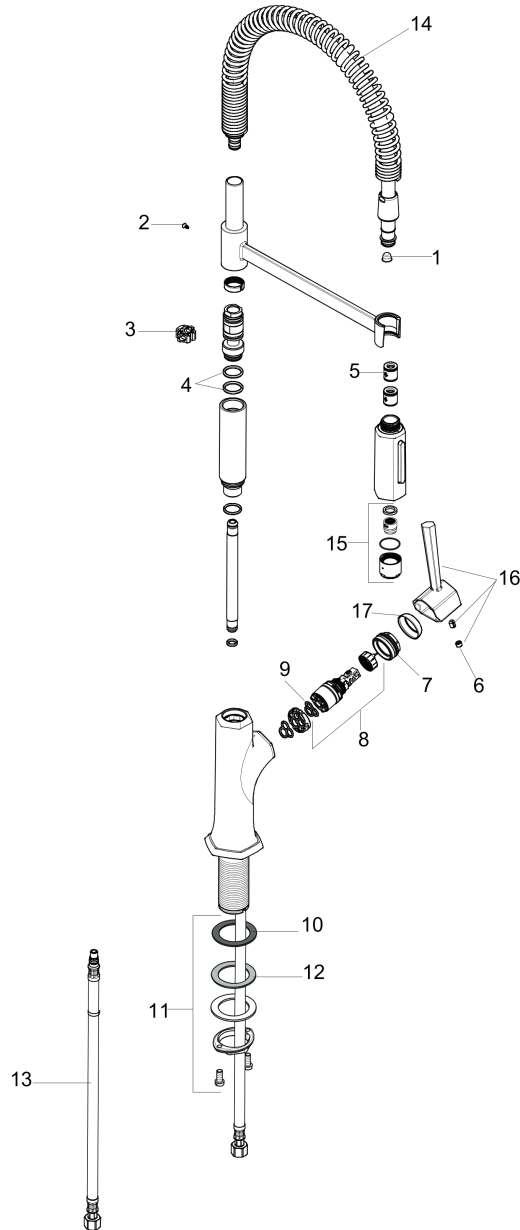

Locarno
Semi-Pro Kitchen Faucet, 2-Spray, 1.75 GPM
 Finishes : **steel optic** Part no. : **04851800**

Description

Features

- Swivel range 360°
- Aerated spray, needle spray
- Toggle spray diverter
- deck mounted
- Flow: 1.75 GPM (6.6 L/Min)
- Ceramic cartridge
- Integrated double backflow prevention

Item details

List Price \$ 787.00

Technology

Compliance

Product image

Scale drawing

Locarno
Semi-Pro Kitchen Faucet, 2-Spray, 1.75 GPM
 Finishes : **steel optic** Part no. : **04851800**

Exploded drawing

Year of production: >02/21

Locarno

Semi-Pro Kitchen Faucet, 2-Spray, 1.75 GPM

Finishes : **steel optic** Part no. : **04851800**

Spare parts list

Year of production: >02/21

Pos.	Description	Part no.	Price	PU
1	filter	97735000	-	1
2	screw	97662000	-	1
3	axialring	97558000	-	1
4	O-ring 17x2,5	98387000	-	1
5	non return valve	93218000	-	1
6	screw cover	95704000	-	1
7	nut	93886000	-	1
8	cartridge, assy	95973001	-	1
9	seal	98865000	-	1
10	seal	92582000	-	1
11	fixing set (Ø 34)	95049000	-	1
12	lever collar	97548000	-	1
13	connection hose 35½" M8x0,75 3/8"	96316001	-	1
14	shower hose	93938800	-	1
15	aerator M18x1 (15 l/min)	98490800	-	1
16	handle	93885800	-	1
17	flange	95493800	-	1