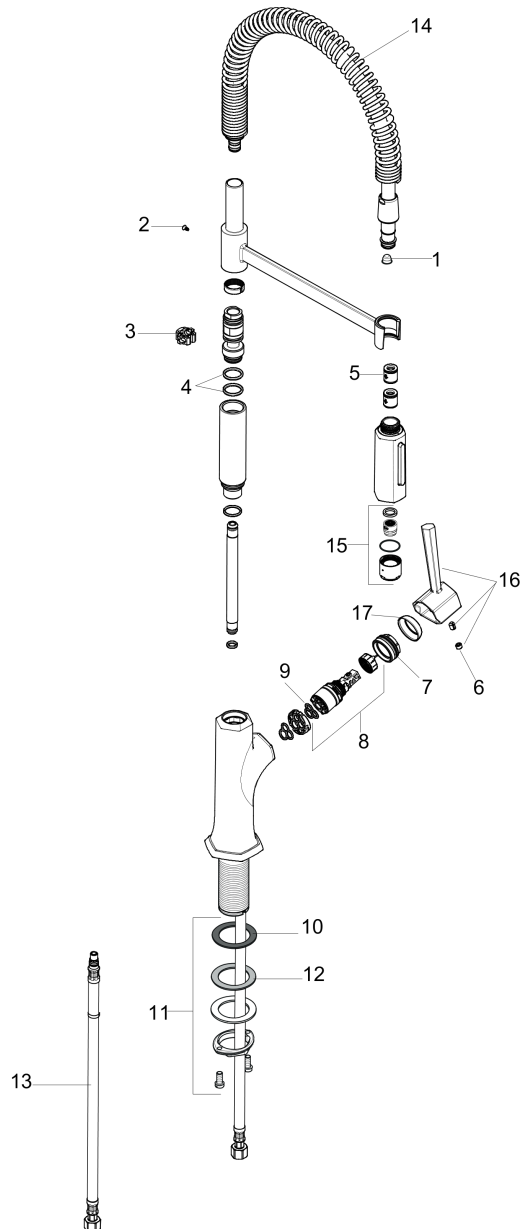

Locarno
Semi-Pro Kitchen Faucet, 2-Spray, 1.75 GPM
 Finishes : **matte black** Part no. : **04851670**

Description

Features

- Swivel range 360°
- Aerated spray, needle spray
- Toggle spray diverter
- deck mounted
- Flow: 1.75 GPM (6.6 L/Min)
- Ceramic cartridge
- Integrated double backflow prevention

Item details

List Price \$ 787.00

Technology

Compliance

Product image

Scale drawing

Locarno
Semi-Pro Kitchen Faucet, 2-Spray, 1.75 GPM
 Finishes : **matte black** Part no. : **04851670**

Exploded drawing

Year of production: >02/21

Locarno**Semi-Pro Kitchen Faucet, 2-Spray, 1.75 GPM**Finishes : **matte black** Part no. : **04851670****Spare parts list**

Year of production: >02/21

Pos.	Description	Part no.	Price	PU
1	filter	97735000	-	1
2	screw	97662000	-	1
3	axialring	97558000	-	1
4	O-ring 17x2,5	98387000	-	1
5	non return valve	93218000	-	1
6	screw cover	95704000	-	1
7	nut	93886000	-	1
8	cartridge, assy	95973001	-	1
9	seal	98865000	-	1
10	seal	92582000	-	1
11	fixing set (Ø 34)	95049000	-	1
12	lever collar	97548000	-	1
13	connection hose 35½" M8x0,75 3/8"	96316001	-	1
14	shower hose	93938670	-	1
15	aerator M18x1 (15 l/min)	98490670	-	1
16	handle	93885670	-	1
17	flange	95493670	-	1