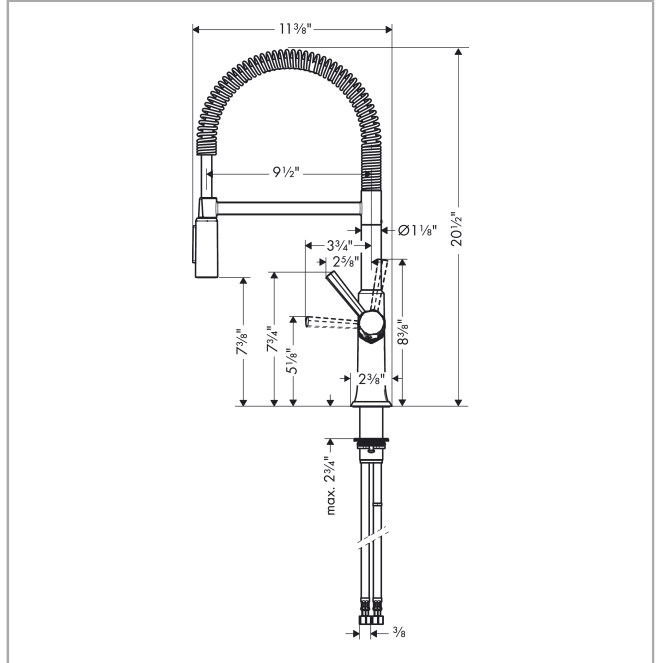

Locarno
Semi-Pro Kitchen Faucet, 2-Spray, 1.75 GPM
 Finishes : **matte black** Part no. : **04851670**

Description

Features

- Swivel range 360°
- Aerated spray, needle spray
- Toggle spray diverter
- deck mounted
- Flow: 1.75 GPM (6.6 L/Min)
- Ceramic cartridge
- Integrated double backflow prevention

Item details

List Price \$ 787.00

Technology

Compliance

Product image

Scale drawing

Locarno
Semi-Pro Kitchen Faucet, 2-Spray, 1.75 GPM
 Finishes : **matte black** Part no. : **04851670**

Exploded drawing

Year of production: >02/21

Locarno**Semi-Pro Kitchen Faucet, 2-Spray, 1.75 GPM**Finishes : **matte black** Part no. : **04851670****Spare parts list**

Year of production: >02/21

Pos.	Description	Part no.	Price	PU
1	filter	97735000	-	1
2	screw	97662000	-	1
3	axialring	97558000	-	1
4	O-ring 17x2,5	98387000	-	1
5	non return valve	93218000	-	1
6	screw cover	95704000	-	1
7	nut	93886000	-	1
8	cartridge, assy	95973001	-	1
9	seal	98865000	-	1
10	seal	92582000	-	1
11	fixing set (Ø 34)	95049000	-	1
12	lever collar	97548000	-	1
13	connection hose 35½" M8x0,75 3/8"	96316001	-	1
14	shower hose	93938670	-	1
15	aerator M18x1 (15 l/min)	98490670	-	1
16	handle	93885670	-	1
17	flange	95493670	-	1