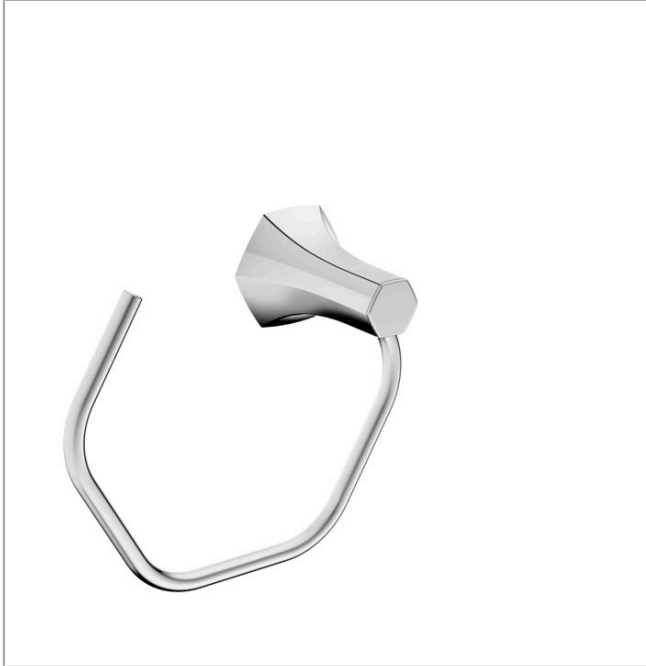

**Locarno
Towel Ring**

Finishes : **chrome** Part no. : **04836000**

Description

Features

- Metal
- Wall-mounted

Product image

Scale drawing