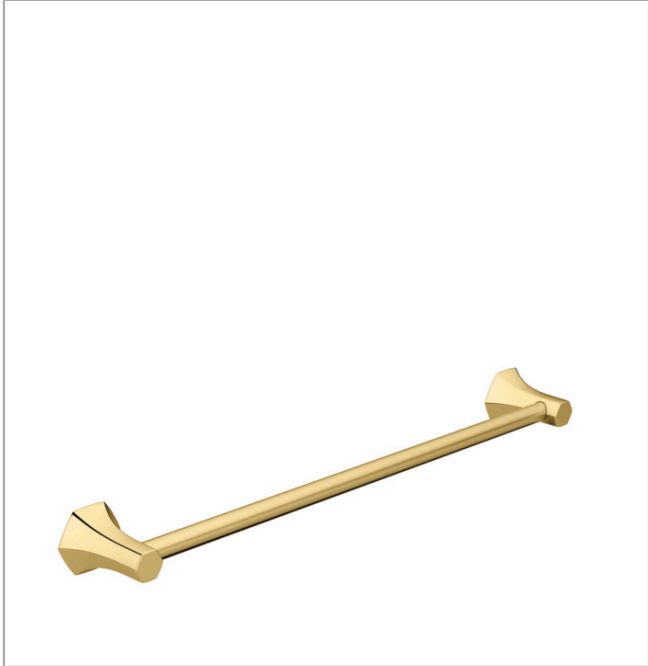

Locarno

Towel Bar, 24"

Finishes : **brushed gold optic** Part no. : **04835250**

Description

Features

- Metal
- Wall-mounted

Product image

Scale drawing