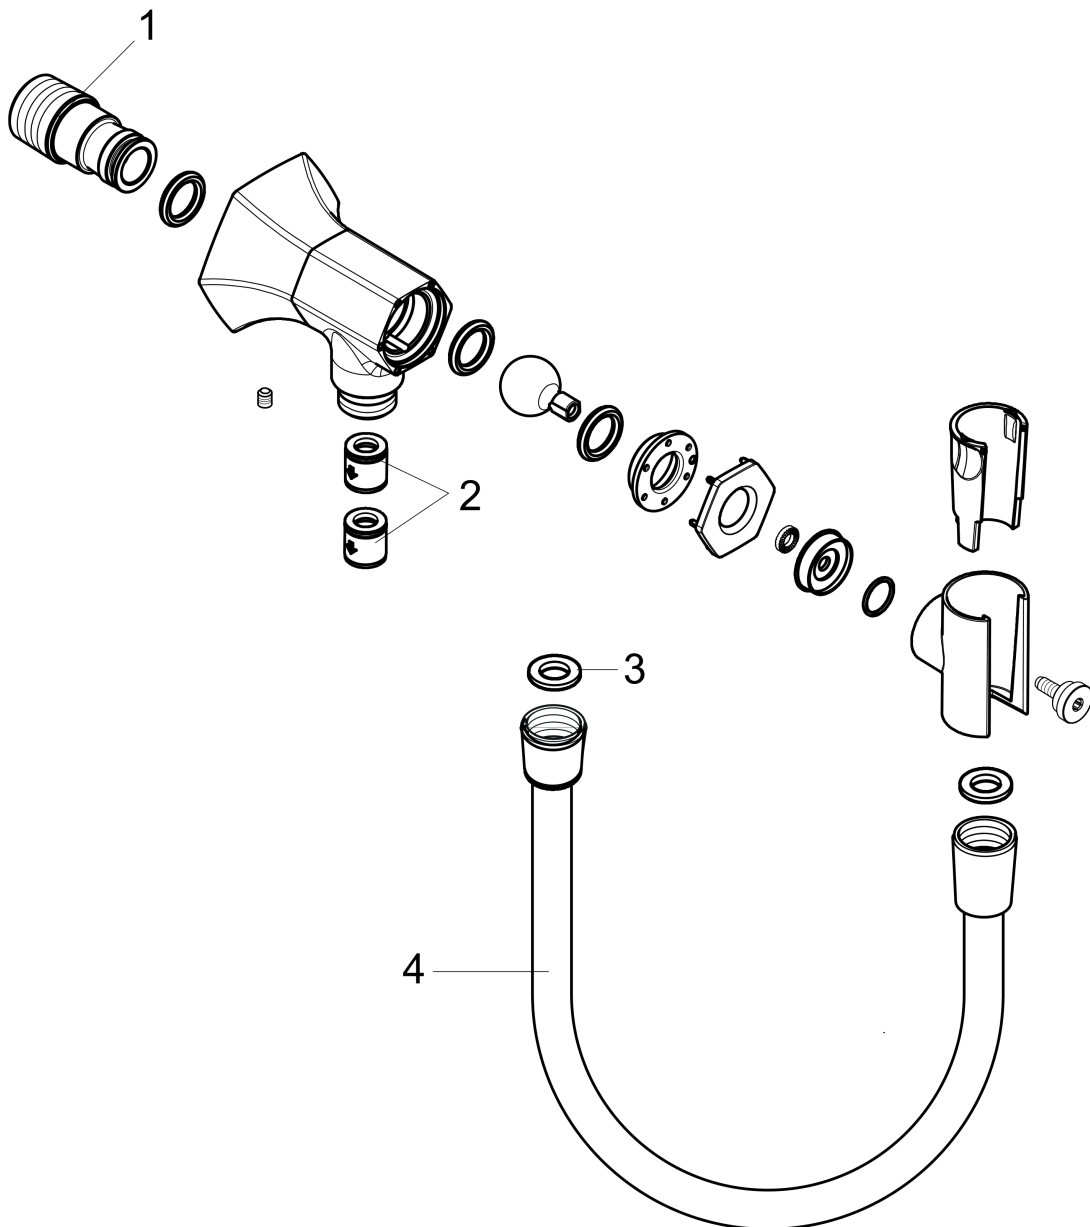

Locarno

Handshower Porter with Outlet

Finishes : **chrome** Part no. : **04831000**

Description

Features

- Consists of: Porter unit, Handshower hose
- Metal
- 1/2" NPT
- hose nut: For shower hoses with conical nut on both sides

Item details

List Price \$ 178.00

Compliance

Product image

Scale drawing

Locarno

Handshower Porter with Outlet

Finishes : **chrome** Part no. : **04831000**

Exploded drawing

Year of production: >02/21

Locarno

Handshower Porter with Outlet

Finishes : **chrome** Part no. : **04831000**

Spare parts list

Year of production: >02/21

Pos.	Description	Part no.	Price	PU
1	connecting thread	96472001	-	1
2	set of non return valves DW 15	94074000	-	1
3	seal	98058000	-	1
4	shower hose 1,60 m	28276003	-	1