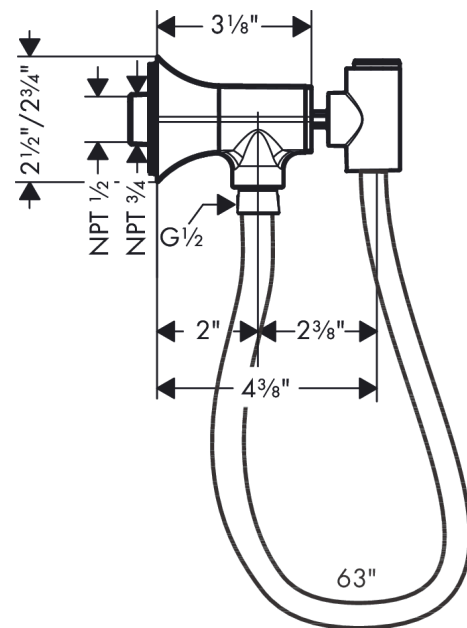

Locarno

Handshower Porter with Outlet

Finishes : **chrome** Part no. : **04831000**

Description

Features

- Consists of: Porter unit, Handshower hose
- Metal
- 1/2" NPT
- hose nut: For shower hoses with conical nut on both sides

Item details

List Price \$ 178.00

Compliance

Product image

Scale drawing

Locarno

Handshower Porter with Outlet

Finishes : **chrome** Part no. : **04831000**

Exploded drawing

Year of production: >02/21

Locarno

Handshower Porter with Outlet

Finishes : **chrome** Part no. : **04831000**

Spare parts list

Year of production: >02/21

Pos.	Description	Part no.	Price	PU
1	connecting thread	96472001	-	1
2	set of non return valves DW 15	94074000	-	1
3	seal	98058000	-	1
4	shower hose 1,60 m	28276003	-	1