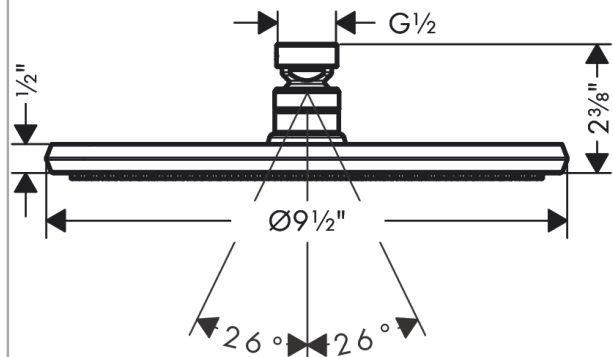

Locarno
Showerhead 240 1-Jet, 1.75 GPM
 Finishes : **chrome** Part no. : **04824000**

Description

Features

- Spray modes: PowderRain
- Fully-finished matching spray face

Item details

List Price \$ 600.00

Technology

Compliance

Product image

Scale drawing

Locarno
Showerhead 240 1-Jet, 1.75 GPM
Finishes : **chrome** Part no. : **04824000**

Exploded drawing

Year of production: >02/21

Locarno

Showerhead 240 1-Jet, 1.75 GPM

Finishes : **chrome** Part no. : **04824000**

Spare parts list

Year of production: >02/21

Pos.	Description	Part no.	Price	PU
1	lock washer	98942000	-	1
2	filter	92672000	-	1
3	nut	97958000	-	1
a	seal	97606000	-	1
b	lever collar	97536000	-	1