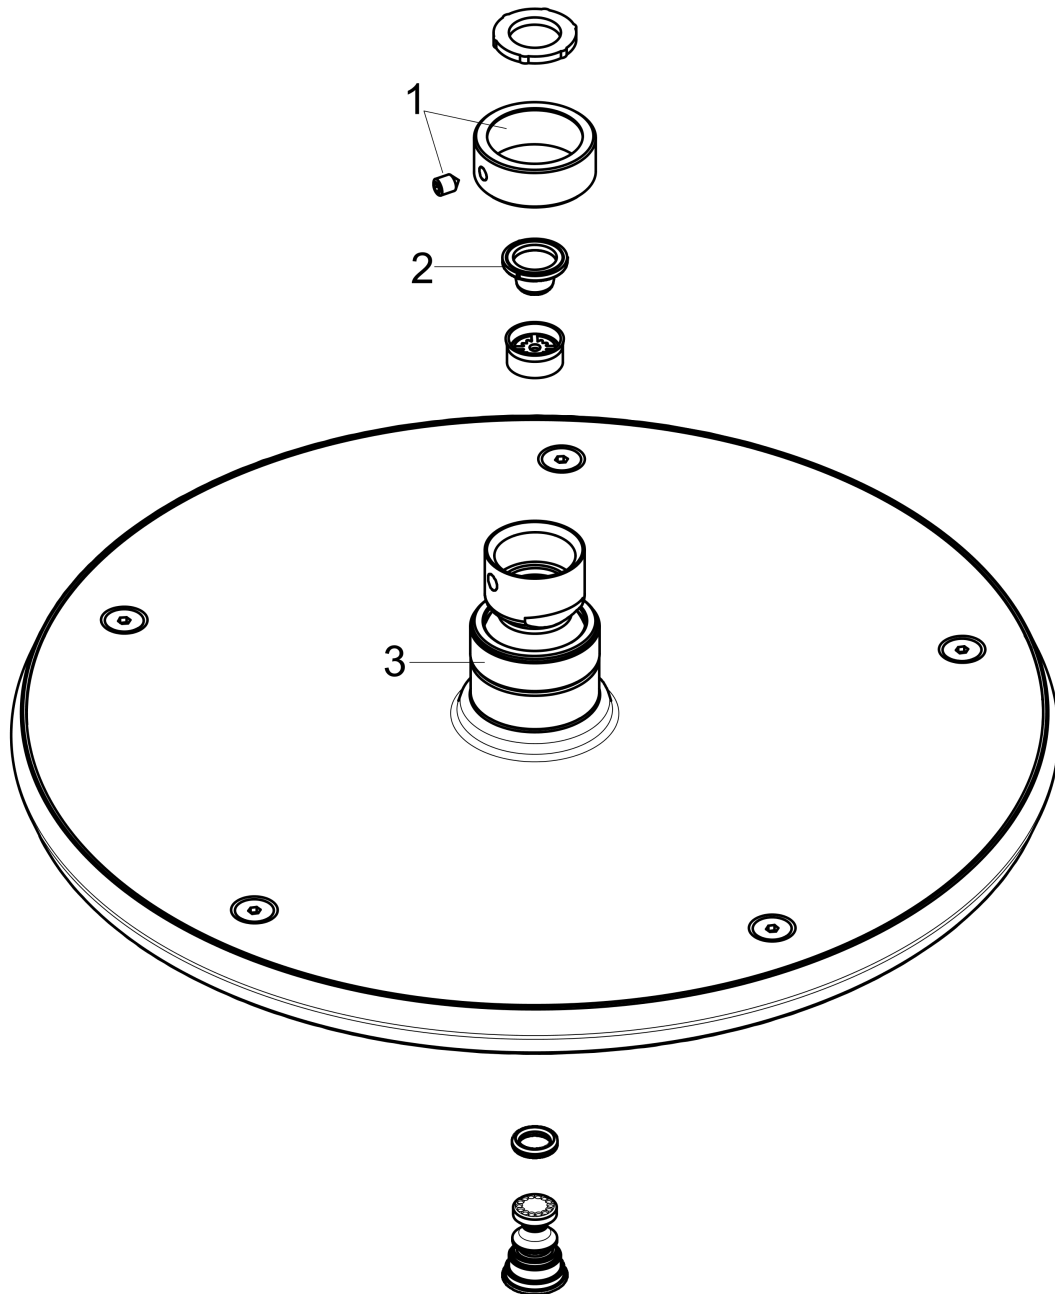

Locarno
Showerhead 240 1-Jet, 1.75 GPM
 Finishes : **chrome** Part no. : **04824000**

Description

Features

- Spray modes: PowderRain
- Fully-finished matching spray face

Item details

List Price \$ 600.00

Technology

Compliance

Product image

Scale drawing

Locarno
Showerhead 240 1-Jet, 1.75 GPM
Finishes : **chrome** Part no. : **04824000**

Exploded drawing

Year of production: >02/21

Locarno

Showerhead 240 1-Jet, 1.75 GPM

Finishes : **chrome** Part no. : **04824000**

Spare parts list

Year of production: >02/21

Pos.	Description	Part no.	Price	PU
1	lock washer	98942000	-	1
2	filter	92672000	-	1
3	nut	97958000	-	1
a	seal	97606000	-	1
b	lever collar	97536000	-	1