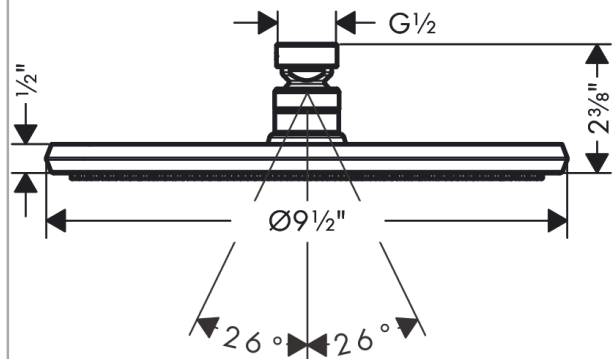

Locarno
Showerhead 240 1-Jet, 2.5 GPM
 Finishes : **chrome** Part no. : **04823000**

Description

Features

- Spray modes: PowderRain
- Fully-finished matching spray face

Item details

List Price \$ 600.00

Technology

Compliance

Product image

Scale drawing

Locarno
Showerhead 240 1-Jet, 2.5 GPM
 Finishes : **chrome** Part no. : **04823000**

Exploded drawing

Year of production: >02/21

Locarno

Showerhead 240 1-Jet, 2.5 GPM

Finishes : **chrome** Part no. : **04823000**

Spare parts list

Year of production: >02/21

Pos.	Description	Part no.	Price	PU
1	lock washer	98942000	-	1
2	filter	92672000	-	1
3	nut	97958000	-	1
a	seal	97606000	-	1
b	lever collar	97536000	-	1