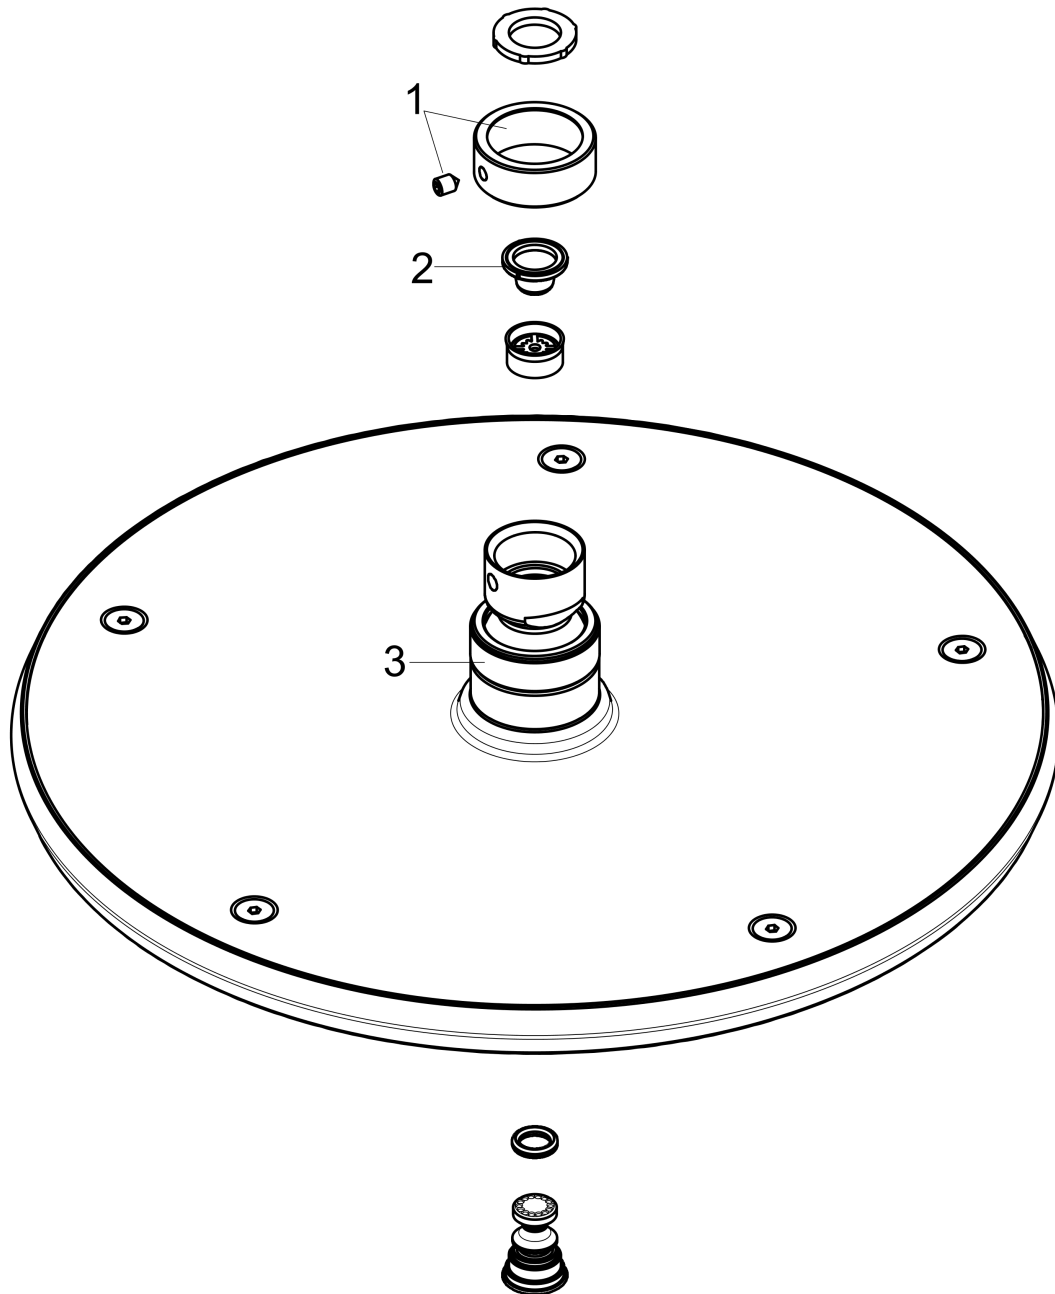

Locarno
Showerhead 240 1-Jet, 2.5 GPM
 Finishes : **chrome** Part no. : **04823000**

Description

Features

- Spray modes: PowderRain
- Fully-finished matching spray face

Item details

List Price \$ 600.00

Technology

Compliance

Product image

Scale drawing

Locarno
Showerhead 240 1-Jet, 2.5 GPM
 Finishes : **chrome** Part no. : **04823000**

Exploded drawing

Year of production: >02/21

Locarno

Showerhead 240 1-Jet, 2.5 GPM

Finishes : **chrome** Part no. : **04823000**

Spare parts list

Year of production: >02/21

Pos.	Description	Part no.	Price	PU
1	lock washer	98942000	-	1
2	filter	92672000	-	1
3	nut	97958000	-	1
a	seal	97606000	-	1
b	lever collar	97536000	-	1